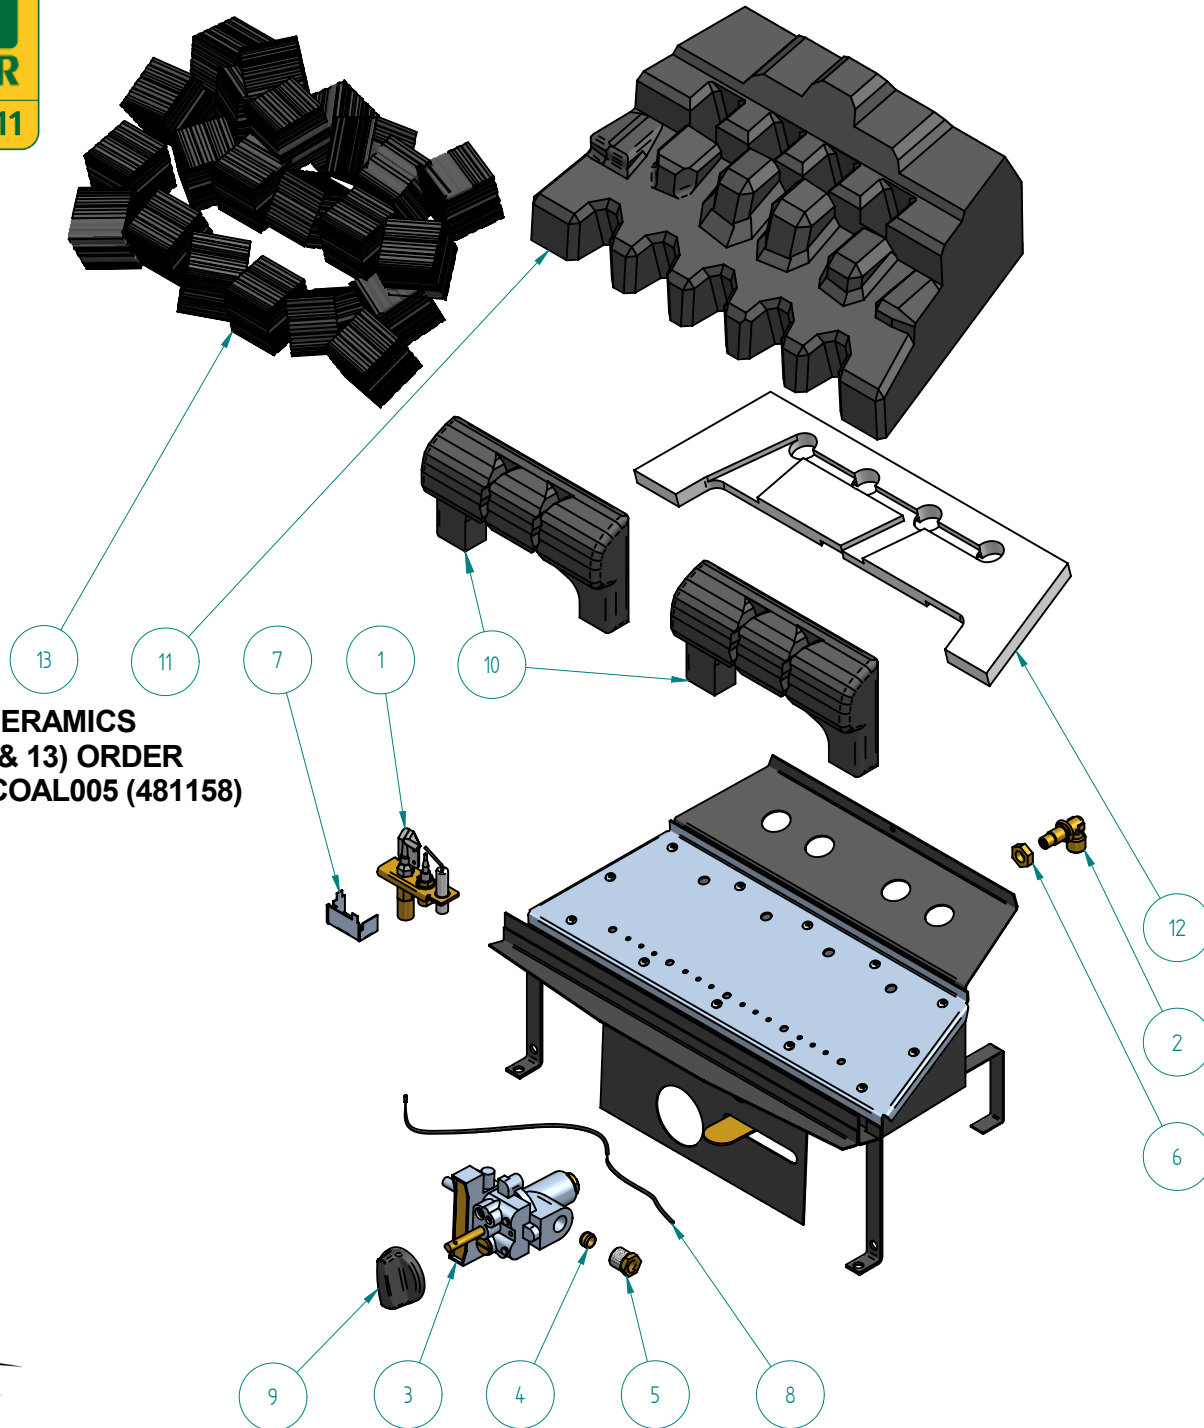

ELYSEE - 16" HIGH TECH INSET

Item Number	FPF Part No.	Parts Center Part No.	Title
1	OBSOLETE	OBSOLETE	4 PIECE PANEL SET - ELYSEE
2	OBSOLETE	OBSOLETE	BURNER TRAY ASSY

**PRODUCT OBSOLETE
FOR AVAILABLE SPARES SEE PAGE 2**

16" HIGH TECH INSET

Item Number	FPF Part Number	Parts Center Part Number	Title
1	F730057	481023	ODS - OP9090 - NG
2	F730046		F/L BRASS INJECTOR 0.81mm
3	F730066	496731	VALVE - FRONT CONTROL 350MM HT LEAD
4	F750015	496938	OLIVE - 8mm
5	F760241	496962	NUT - VALVE INLET
6	F760168	496961	LOCKNUT 1/8" BSP ZINC PLATE
7	F710961	496955	LINT ARRESTOR
8	F750081	439912	HT LEAD 350mm - FRONT FACING
9	F870022	481146	REDUCED HEIGHT KNOB
10	F780101	481076	FRONT COAL STRIPS (x2)
11	F780097	481072	MATRIX - 16" HIGH TECH
12	F770012	481004	16" BURNER PAD
13	F780099	481074	COALS - 16" HIGH TECH - 22

**TO ORDER ALL CERAMICS
(ITEMS 10, 11, 12 & 13) ORDER
PART NUMBER: COAL005 (481158)**

**ONLY PARTS LISTED ABOVE ARE
AVAILABLE AS SPARES. ALL OTHER
COMPONENTS ARE OBSOLETE.**