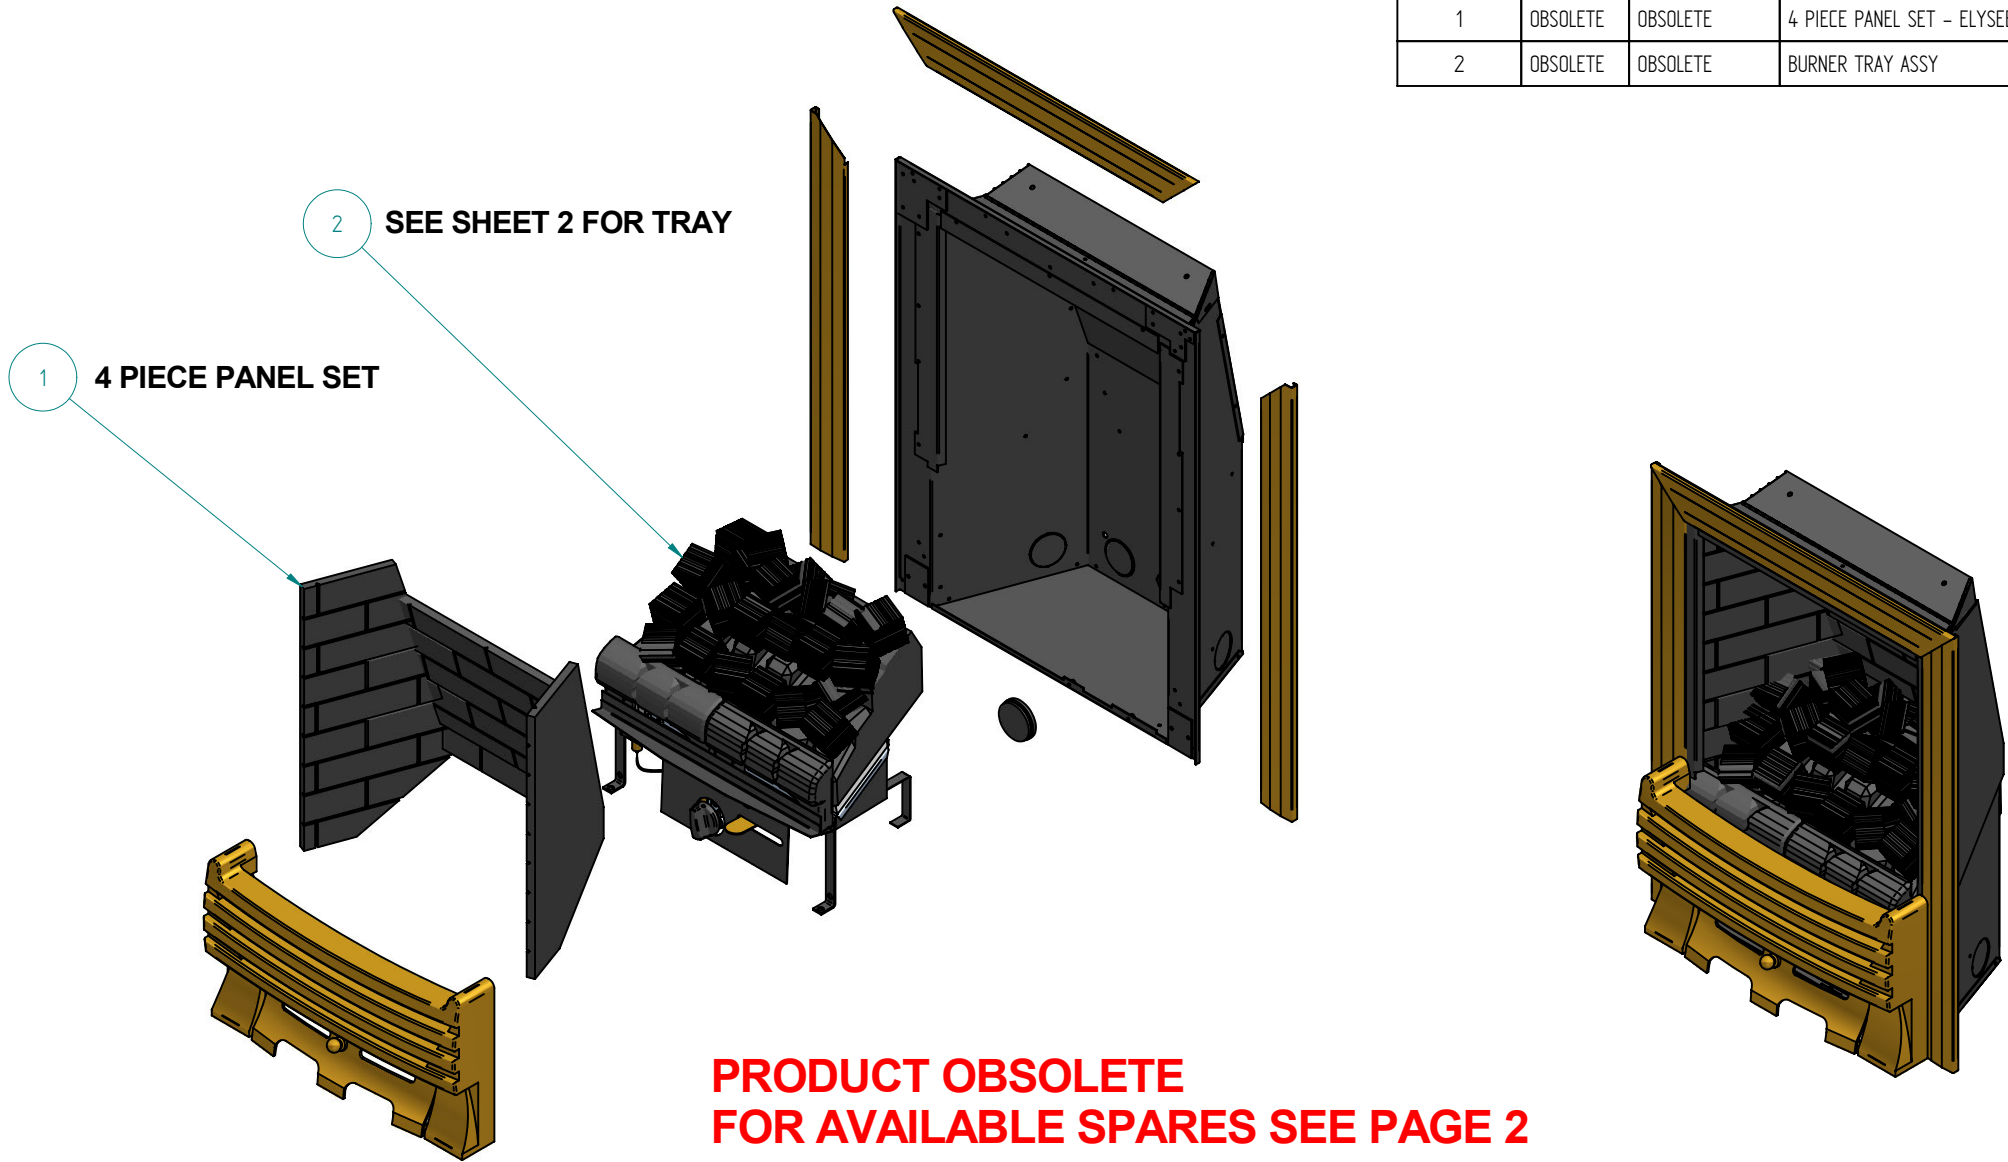

ELYSEE - 16" HIGH TECH INSET

Item Number	FPF Part No.	Parts Center Part No.	Title
1	OBSOLETE	OBSOLETE	4 PIECE PANEL SET - ELYSEE
2	OBSOLETE	OBSOLETE	BURNER TRAY ASSY

**PRODUCT OBSOLETE
FOR AVAILABLE SPARES SEE PAGE 2**

16" HIGH TECH INSET

Item Number	FPF Part Number	Parts Center Part Number	Title
1	F730057	481023	ODS - OP9090 - NG
2	F730046		F/L BRASS INJECTOR 0.81mm
3	F730066	496731	VALVE - FRONT CONTROL 350MM HT LEAD
4	F750015	496938	OLIVE - 8mm
5	F760241	496962	NUT - VALVE INLET
6	F760168	496961	LOCKNUT 1/8" BSP ZINC PLATE
7	F710961	496955	LINT ARRESTOR
8	F750081	439912	HT LEAD 350mm - FRONT FACING
9	F870022	481146	REDUCED HEIGHT KNOB
10	F780101	481076	FRONT COAL STRIPS (x2)
11	F780097	481072	MATRIX - 16" HIGH TECH
12	F770012	481004	16" BURNER PAD
13	F780099	481074	COALS - 16" HIGH TECH - 22