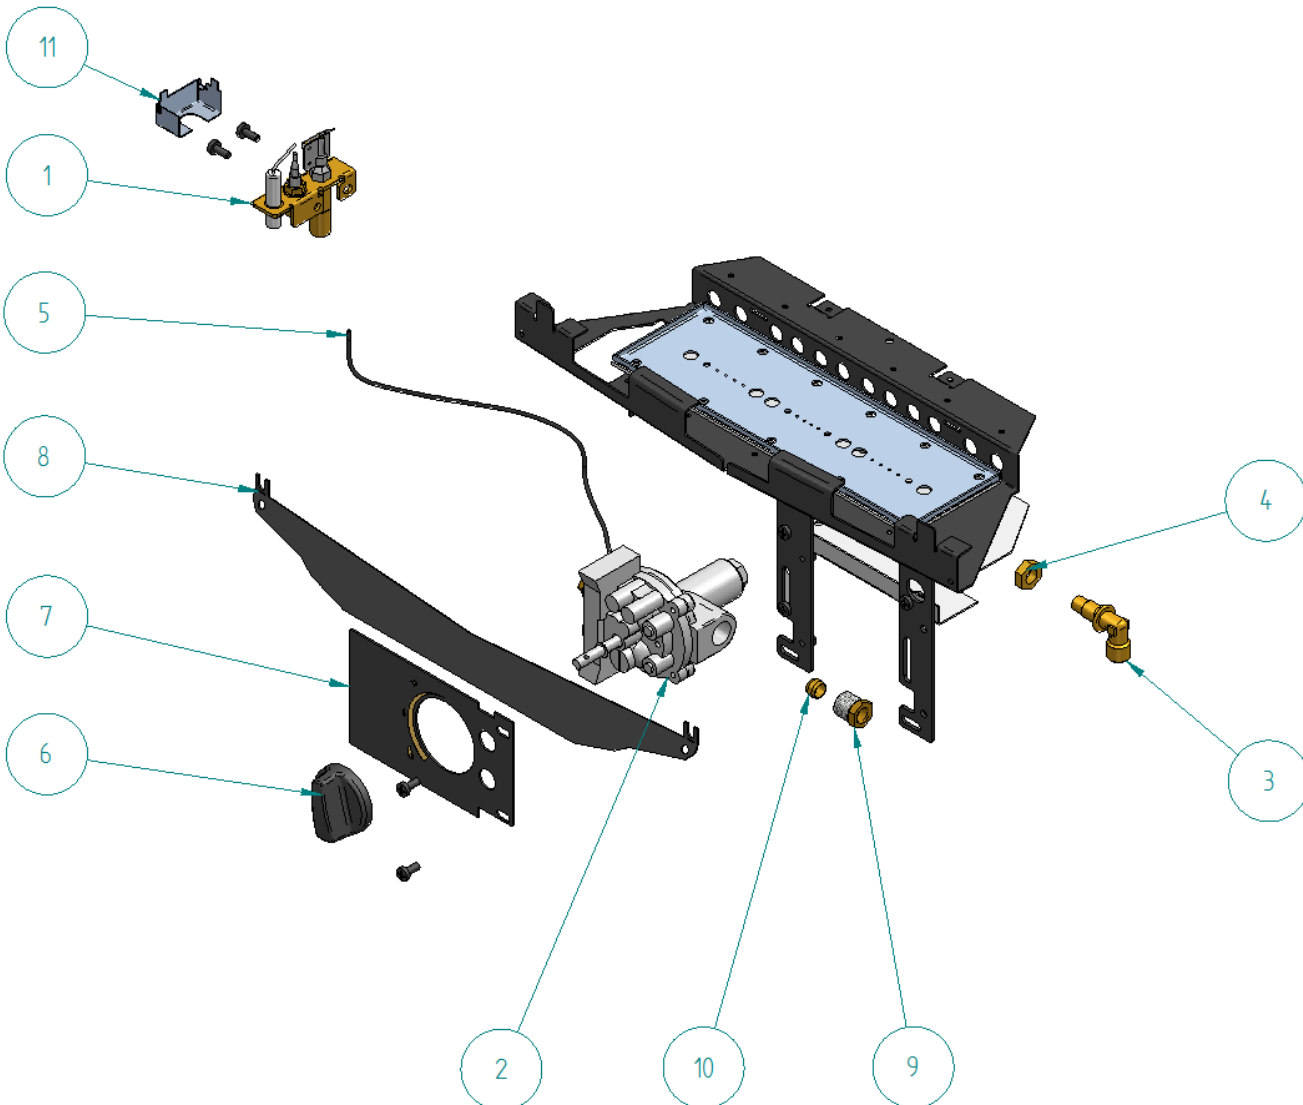

# ASHLEIGH PLUS / JEMEZ / FIREGLO MULTIFLU

Item Number	FPF Part No.	Title
1	F760146	GROMMET $\phi$ 40mm
2	F71B71	SPIGOT RESTRICTOR - SLIMLINE
3	TRAYSLIM	COMPLETE TRAY - SLIMLINE
4	F800064	TRIM SET 3 PIECE BRASS - CLIP ON
5		S/L COAL MATRIX
6	F780094	COAL SET (15) - SLIMLINE
7	BOX004	VOGUE FIREBOX ASSY
8	F800037	ELYSEE FRET - BRASS
9	F550208	PANEL SET - SLIMLINE

**FOR ALL CERAMIC COAL SPARES OPTIONS ETC. SEE PAGE 3**

**8 REF ONLY - OTHER FRET OPTIONS AVAILABLE**

**3 FOR INDIVIDUAL TRAY SPARES SEE PAGE 2**

**CURVED HOOD MODEL**

**TAPERED HOOD MODEL**

# SLIMLINE TRAY ASSEMBLY

Item Number	FPF Part No.	Title
1	F730057	ODS - OP9090 - NG
2	F730066	VALVE (FRONT CONTROL)
3	F730047	INJECTOR - BRASS - 0.77mm
4	F760168	LOCKNUT 1/8" BSP ZINC PLATE
5	F750081	HT LEAD 350mm - FRONT FACING
6	F870022	REDUCED HEIGHT KNOB
7	F710404	DATA PLATE - SLIMLINE
8	F711326	HEAT DEFLECTOR - SLIMLINE
9	F760241	NUT - VALVE INLET
10	F750015	OLIVE - 8mm
11	F710961	LINT ARRESTOR

## CERAMICS FOR MULTIFLUE

**PART NO. COAL001 (481153)  
CERAMIC SET SLIMLINE COAL**

**COMPRISES OF THE FOLLOWING:-**

- 1. P/N F780093 (481071) MATRIX SLIMLINE COAL**
- 2. P/N F550208 (481065) PANELSET**
- 3. P/N F780094 (481044) COAL - SLIMLINE (15)**