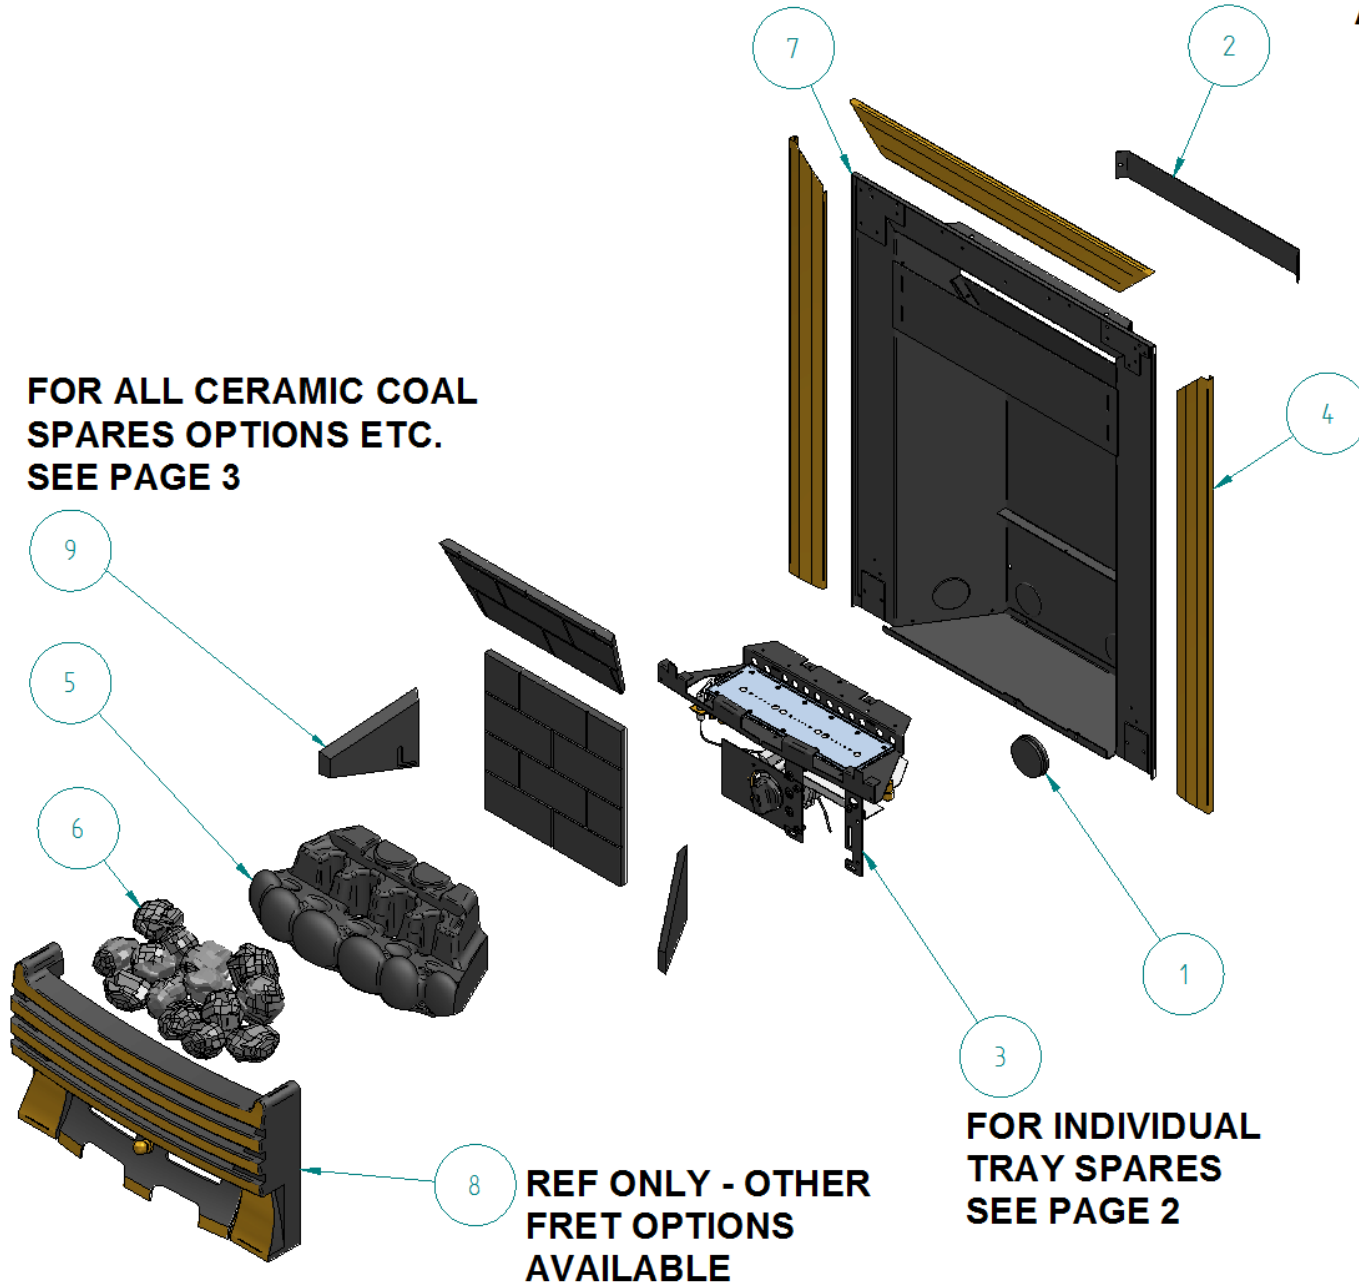

# ASHLEIGH PLUS / JEMEZ / FIREGLO MULTIFLU

Item Number	FPF Part No.	Title
1	F760146	GROMMET $\phi$ 40mm
2	F71B71	SPIGOT RESTRICTOR - SLIMLINE
3	TRAYSLIM	COMPLETE TRAY - SLIMLINE
4	F800064	TRIM SET 3 PIECE BRASS - CLIP ON
5		S/L COAL MATRIX
6	F780094	COAL SET (15) - SLIMLINE
7	BOX004	VOGUE FIREBOX ASSY
8	F800037	ELYSEE FRET - BRASS
9	F550208	PANEL SET - SLIMLINE

**FOR ALL CERAMIC COAL SPARES OPTIONS ETC. SEE PAGE 3**

**8 REF ONLY - OTHER FRET OPTIONS AVAILABLE**

**3 FOR INDIVIDUAL TRAY SPARES SEE PAGE 2**

**CURVED HOOD MODEL**

**TAPERED HOOD MODEL**

# SLIMLINE TRAY ASSEMBLY

Item Number	FPF Part No.	Title
1	F730057	ODS - OP9090 - NG
2	F730066	VALVE (FRONT CONTROL)
3	F730047	INJECTOR - BRASS - 0.77mm
4	F760168	LOCKNUT 1/8" BSP ZINC PLATE
5	F750081	HT LEAD 350mm - FRONT FACING
6	F870022	REDUCED HEIGHT KNOB
7	F710404	DATA PLATE - SLIMLINE
8	F711326	HEAT DEFLECTOR - SLIMLINE
9	F760241	NUT - VALVE INLET
10	F750015	OLIVE - 8mm
11	F710961	LINT ARRESTOR