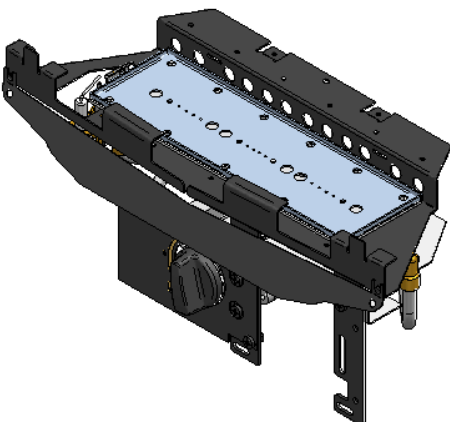

# ASHLEIGH PLUS / JEMEZ / FIREGLO MULTIFLU

Item Number	FPF Part No.	Title
1	F760146	GROMMET $\phi$ 40mm
2	F71B71	SPIGOT RESTRICTOR - SLIMLINE
3	TRAYSLIM	COMPLETE TRAY - SLIMLINE
4	F800064	TRIM SET 3 PIECE BRASS - CLIP ON
5		S/L COAL MATRIX
6	F780094	COAL SET (15) - SLIMLINE
7	BOX004	VOGUE FIREBOX ASSY
8	F800037	ELYSEE FRET - BRASS
9	F550208	PANEL SET - SLIMLINE

**FOR ALL CERAMIC COAL SPARES OPTIONS ETC. SEE PAGE 3**

**8 REF ONLY - OTHER FRET OPTIONS AVAILABLE**

**3 FOR INDIVIDUAL TRAY SPARES SEE PAGE 2**

**CURVED HOOD MODEL**

**TAPERED HOOD MODEL**

# SLIMLINE TRAY ASSEMBLY

Item Number	FPF Part No.	Title
1	F730057	ODS - OP9090 - NG
2	F730066	VALVE (FRONT CONTROL)
3	F730047	INJECTOR - BRASS - 0.77mm
4	F760168	LOCKNUT 1/8" BSP ZINC PLATE
5	F750081	HT LEAD 350mm - FRONT FACING
6	F870022	REDUCED HEIGHT KNOB
7	F710404	DATA PLATE - SLIMLINE
8	F711326	HEAT DEFLECTOR - SLIMLINE
9	F760241	NUT - VALVE INLET
10	F750015	OLIVE - 8mm
11	F710961	LINT ARRESTOR

## CERAMICS FOR MULTIFLUE

**PART NO. COAL001 (481153)  
CERAMIC SET SLIMLINE COAL**

**COMPRISES OF THE FOLLOWING:-**

- 1. P/N F780093 (481071) MATRIX SLIMLINE COAL**
- 2. P/N F550208 (481065) PANELSET**
- 3. P/N F780094 (481044) COAL - SLIMLINE (15)**