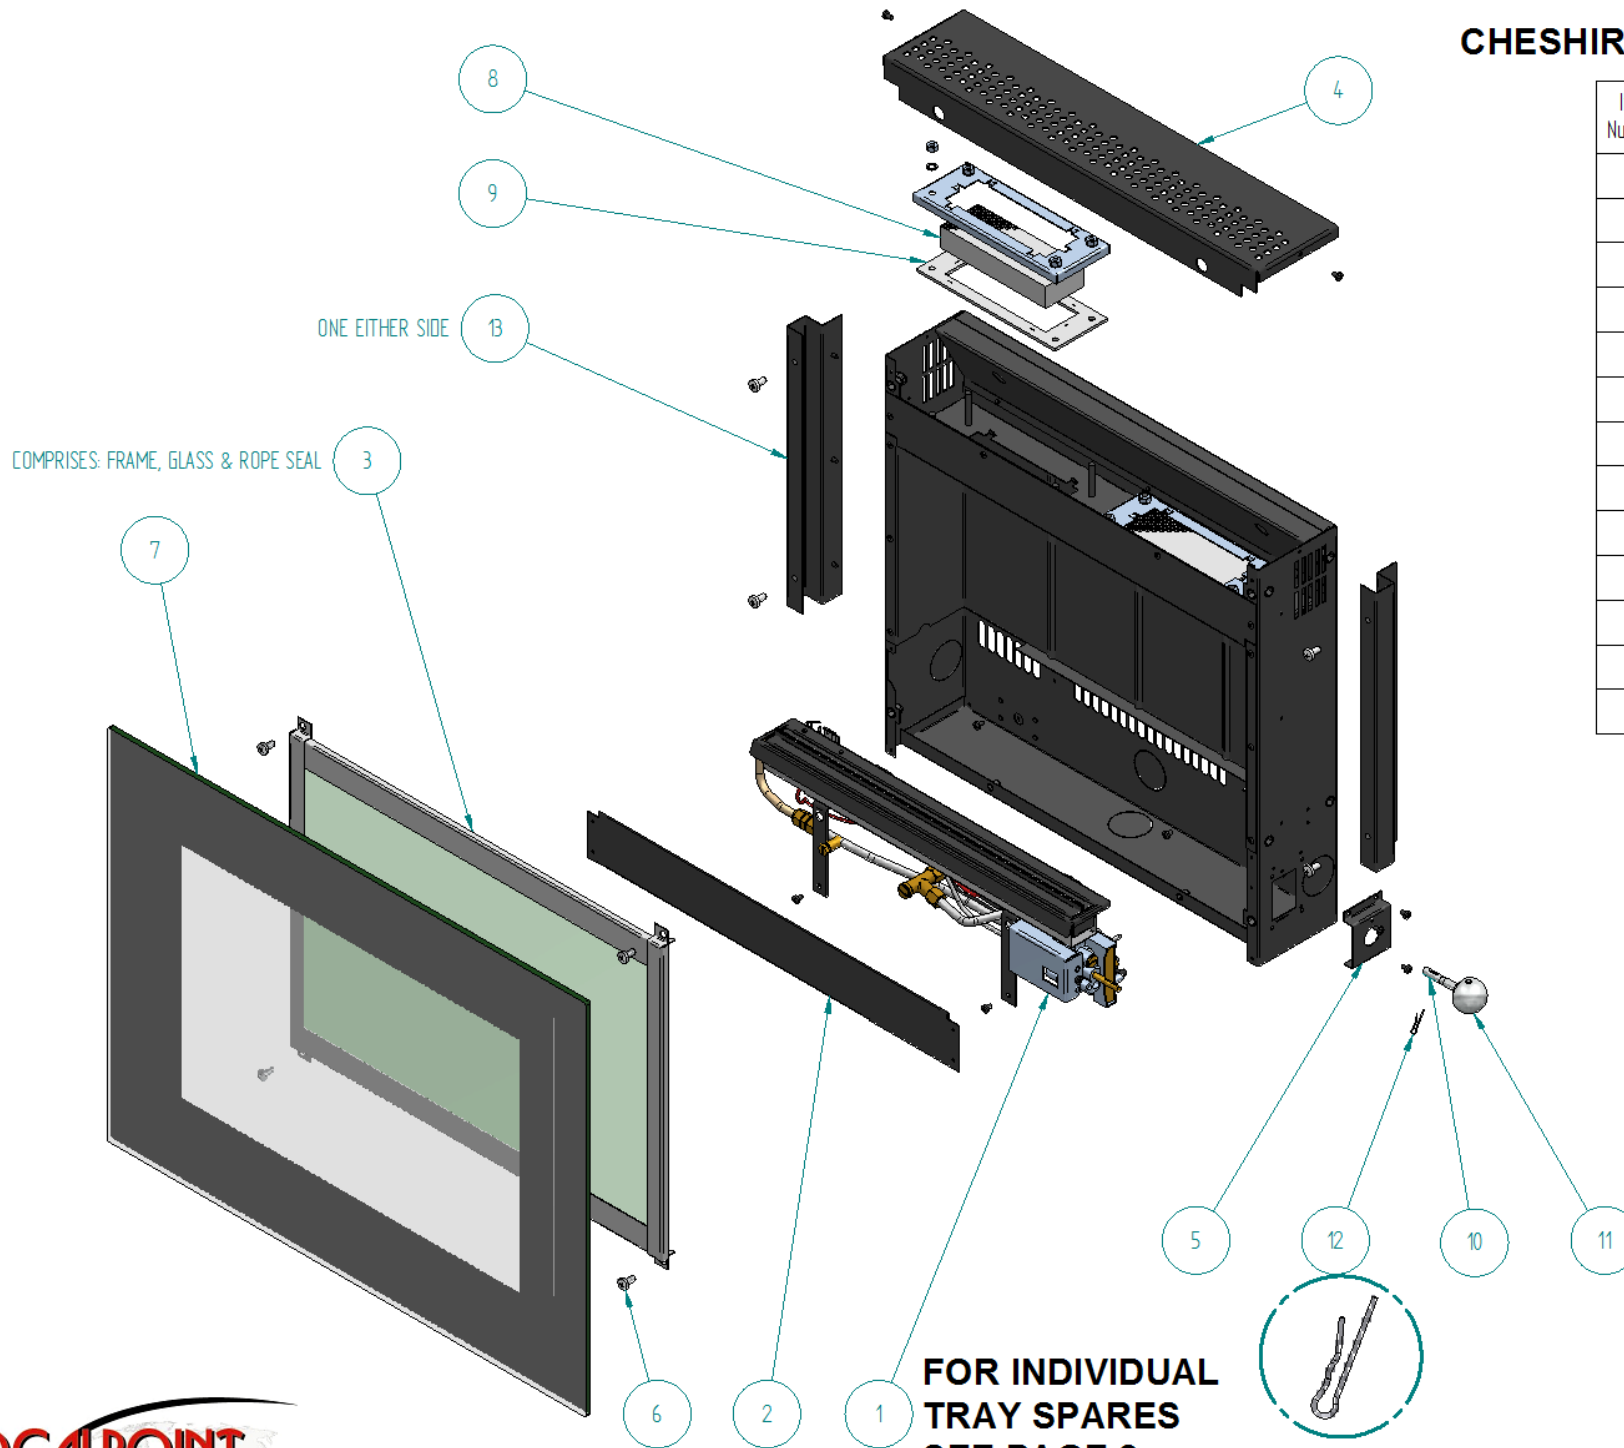

CHESHIRE FLUELESS GAS FIRE L23

Item Number	FPF Part No.	Title
1	TRAY055	BURNER TRAY ASSY
2	F710861	BLANKING PANEL
3	F960002	GLASS FRAME ASSY
4	F710979	TOP GRILLE
5	F710832	DATA PLATE
6	F760076	M6x12 PAN HEAD POZI BZP
7	F820110	GLASS FRONT ASSEMBLY
8	F780079	CATALYST
9	F940198	CAT GASKET
10	F770048	SPINDLE - L23, L30
11	F870009	ROUND KNOB
12	F760019	CLEVIS PIN
13	F710869	TRIM MOUNTING BRACKET

**FOR INDIVIDUAL
TRAY SPARES
SEE PAGE 2**

TRAY055 FLUELESS GAS BURNER TRAY L23 SIDE CONTROL

Item Number	FPF Part No.	Title
1	F540027	INTEGRAL BURNER
2	F730023	ODS - OP9082
3	F730076	VALVE NGC SIDE 750mm LEAD
4	F710865	BURNER BRKTS
5	F710831	VALVE BRACKET
6	F730034	Ø1.03 INLINE RESTRICTOR
7	F750023	1/4" BSP COMPRESSION NUT
8	F750015	OLIVE - 8mm
9	F750064	RESTRICTOR ELBOW - FLARED
10	F750080	HT LEAD - 750mm
11	F760241	NUT - VALVE INLET
12	F710961	LINT ARRESTOR
13*		P23 VALVE BRACKET
14*		COPREC I VALVE