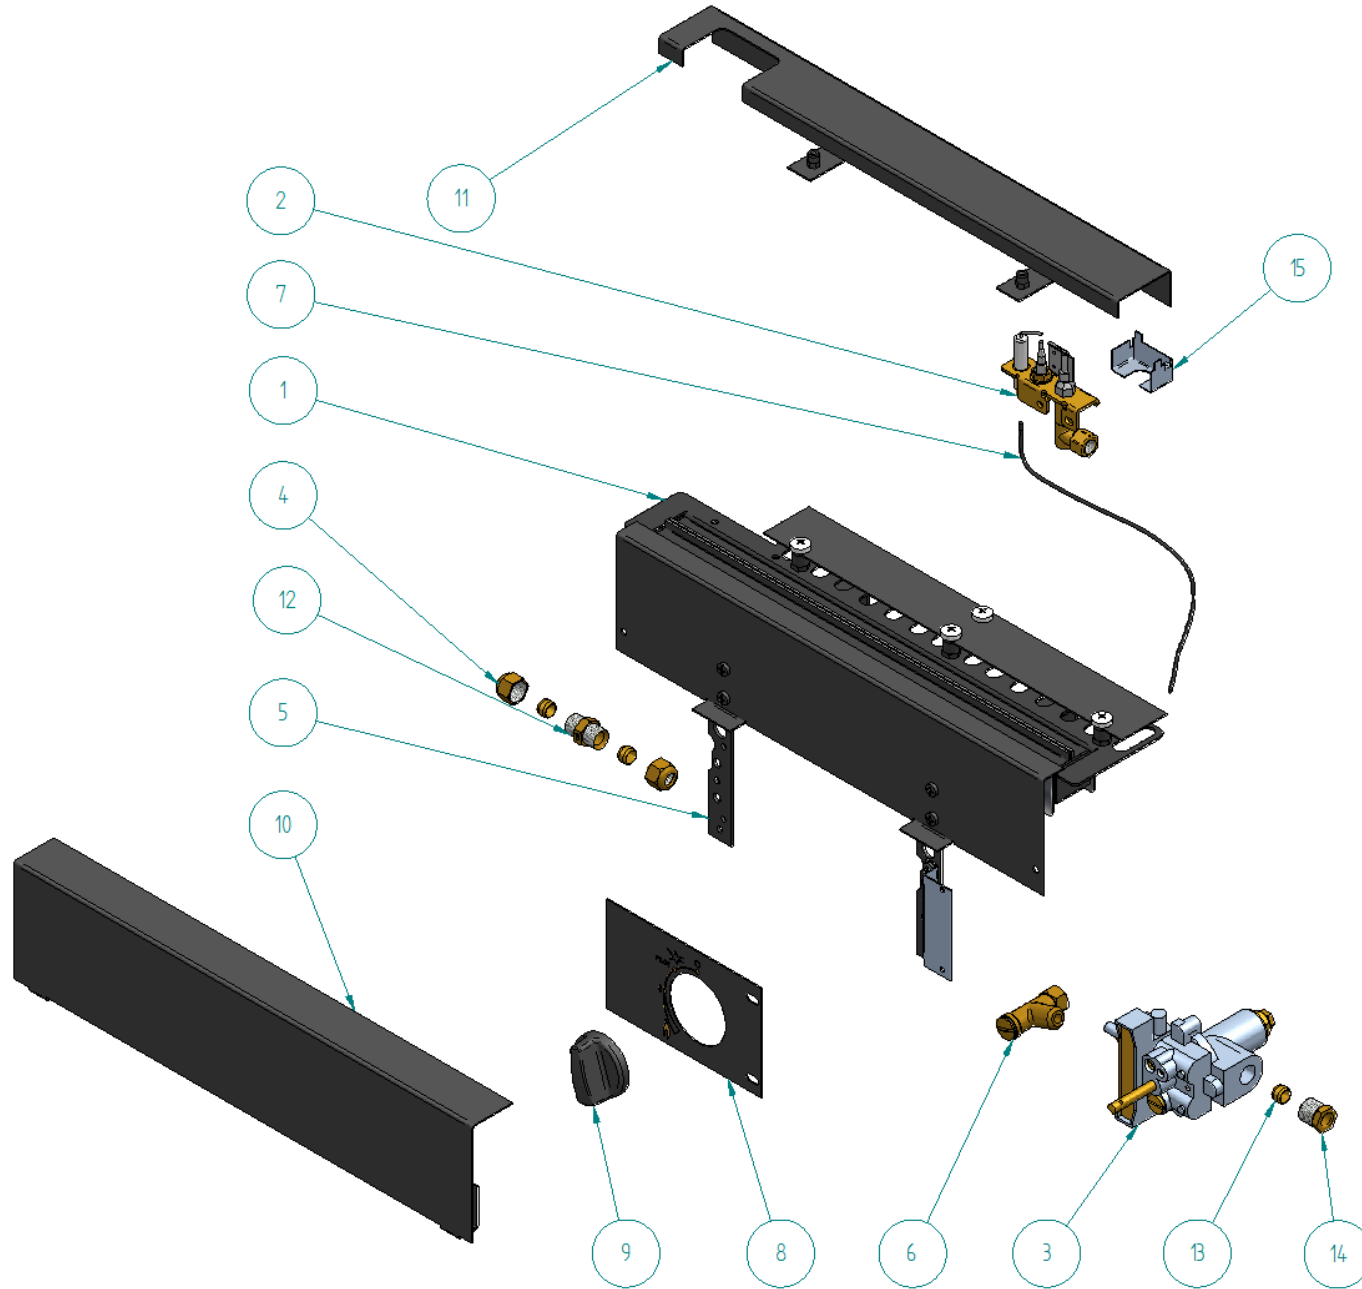

ENVY - FLUELESS INSET GAS FIRE

Item Number	FPF Part No.	Parts Center Part No.	Title
1	F450058		FIREBOX ASSY
2	TRAY066		BURNER TRAY ASSEMBLY
3	F940136	496583	CAT GASKET
4	F780079	496943	CATALYST
9	F760076	496559	M6x12 PAN HEAD POZI BZP
11	F550241		CONTEMPORARY HOOD ASSY.
13	F711240		GRILL
17	F820191		CONTEMPORARY FRAME ASSY
18	F711214		CONTEMPORARY FRAME SPACER
19	F711239		BOTTOM LEFT SPACER
20	F711238		BOTTOM RIGHT SPACER
21	F960014		GLASS TRIM ASSY

TRAY066 FLUELESS INSET GAS BURNER TRAY

Item Number	FPF Part No.	Title
1	F540036	BURNER ASSY
2	F730069	OXYPILOT (9110)
3	F730066	VALVE - FRONT CONTROL 350MM HT LEAD
4	F750023	1/4" BSP COMPRESSION NUT
5	F711228	BURNER BRACKET
6	F750064	RESTRICTOR ELBOW - FLARED
7	F750081	HT LEAD 350mm - FRONT FACING
8	F710532	DATA PLATE
9	F870022	REDUCED HEIGHT KNOB
10	F711211	FRONT BURNER COVER
11	F711212	REAR BURNER COVER
12	F730036	Ø1.16 INLINE RESTRICTOR
13	F750015	OLIVE - 8mm
14	F760241	NUT - VALVE INLET
15	F710961	LINT ARRESTOR