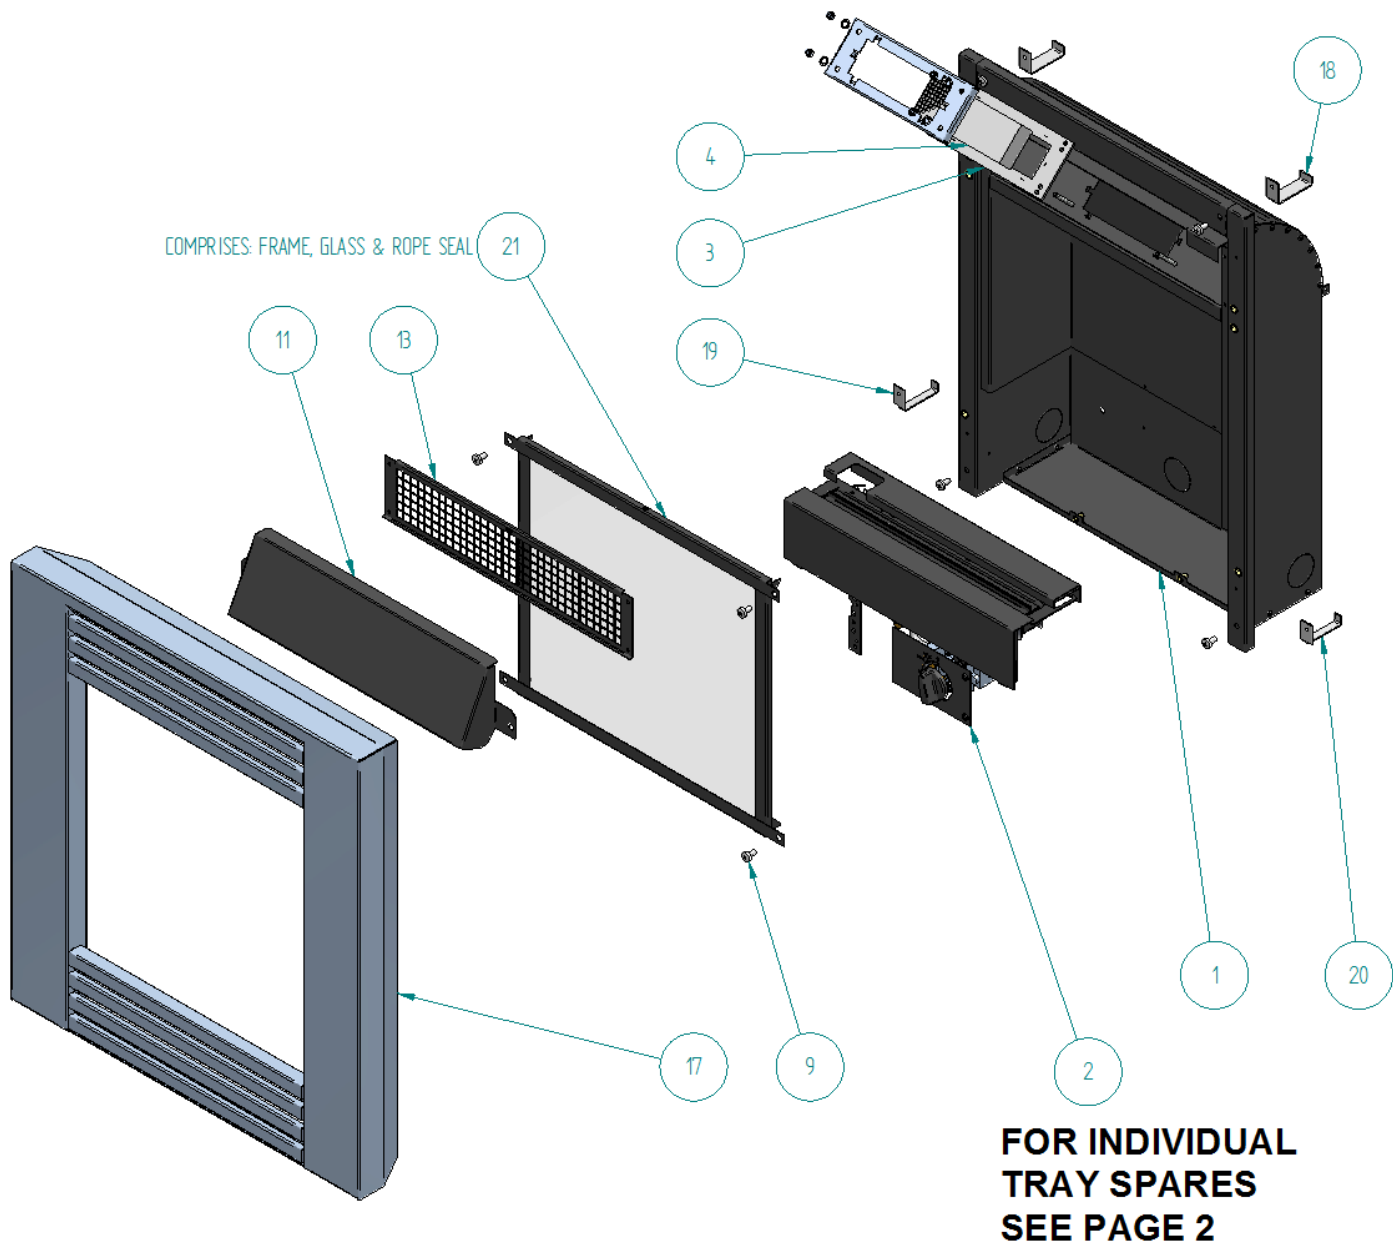

ENVY - FLUELESS INSET GAS FIRE

Item Number	FPF Part No.	Parts Center Part No.	Title
1	F450058		FIREBOX ASSY
2	TRAY066		BURNER TRAY ASSEMBLY
3	F940136	496583	CAT GASKET
4	F780079	496943	CATALYST
9	F760076	496559	M6x12 PAN HEAD POZI BZP
11	F550241		CONTEMPORARY HOOD ASSY.
13	F711240		GRILL
17	F820191		CONTEMPORARY FRAME ASSY
18	F711214		CONTEMPORARY FRAME SPACER
19	F711239		BOTTOM LEFT SPACER
20	F711238		BOTTOM RIGHT SPACER
21	F960014		GLASS TRIM ASSY

TRAY066 FLUELESS INSET GAS BURNER TRAY

Item Number	FPF Part No.	Title
1	F540036	BURNER ASSY
2	F730069	OXYPILOT (9110)
3	F730066	VALVE - FRONT CONTROL 350MM HT LEAD
4	F750023	1/4" BSP COMPRESSION NUT
5	F711228	BURNER BRACKET
6	F750064	RESTRICTOR ELBOW - FLARED
7	F750081	HT LEAD 350mm - FRONT FACING
8	F710532	DATA PLATE
9	F870022	REDUCED HEIGHT KNOB
10	F711211	FRONT BURNER COVER
11	F711212	REAR BURNER COVER
12	F730036	Ø1.16 INLINE RESTRICTOR
13	F750015	OLIVE - 8mm
14	F760241	NUT - VALVE INLET
15	F710961	LINT ARRESTOR