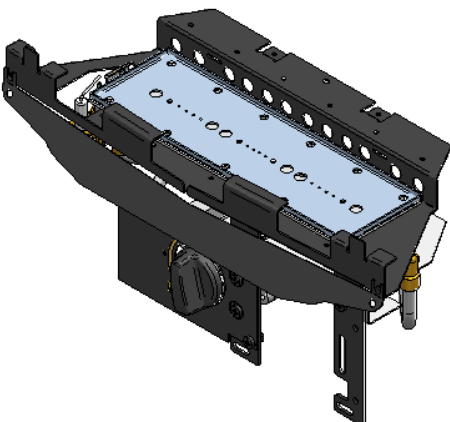

BLenheim MULTIFLUE

Item Number	FPF Part No.	Title
1	F760146	GROMMET ϕ 40mm
2	F711371	SPIGOT RESTRICTOR - SLIMLINE
3	TRAYSLIM	COMPLETE TRAY - SLIMLINE
4	F800064	TRIM SET 3 PIECE BRASS - CLIP ON
5		S/L COAL MATRIX
6	F780094	COAL SET (15) - SLIMLINE
7	F800045	BLenheim FRET ASSY
8	BOX004	VOGUE FIREBOX ASSY
9	F550208	PANEL SET - SLIMLINE

FOR ALL CERAMIC COAL SPARES OPTIONS ETC. SEE PAGE 3

FOR INDIVIDUAL TRAY SPARES SEE PAGE 2

SLIMLINE TRAY ASSEMBLY

Item Number	FPF Part No.	Title
1	F730057	ODS - OP9090 - NG
2	F730066	VALVE (FRONT CONTROL)
3	F730047	INJECTOR - BRASS - 0.77mm
4	F760168	LOCKNUT 1/8" BSP ZINC PLATE
5	F750081	HT LEAD 350mm - FRONT FACING
6	F870022	REDUCED HEIGHT KNOB
7	F710404	DATA PLATE - SLIMLINE
8	F711326	HEAT DEFLECTOR - SLIMLINE
9	F760241	NUT - VALVE INLET
10	F750015	OLIVE - 8mm
11	F710961	LINT ARRESTOR

CERAMICS FOR MULTIFLUE

**PART NO. COAL001 (481153)
CERAMIC SET SLIMLINE COAL**

COMPRISES OF THE FOLLOWING:-

- 1. P/N F780093 (481071) MATRIX SLIMLINE COAL**
- 2. P/N F550208 (481065) PANELSET**
- 3. P/N F780094 (481044) COAL - SLIMLINE (15)**

**PART NO. F550208 (481065)
PANELSET - SLIMLINE**

**NOTE:- USED ON COAL AND
PEBBLE MODELS**

**PART NO. F780093 (481071)
MATRIX - SLIMLINE - COAL**

**PART NO. F780094 (481044)
COAL SET - SLIMLINE (15
INDIVIDUAL COALS)**