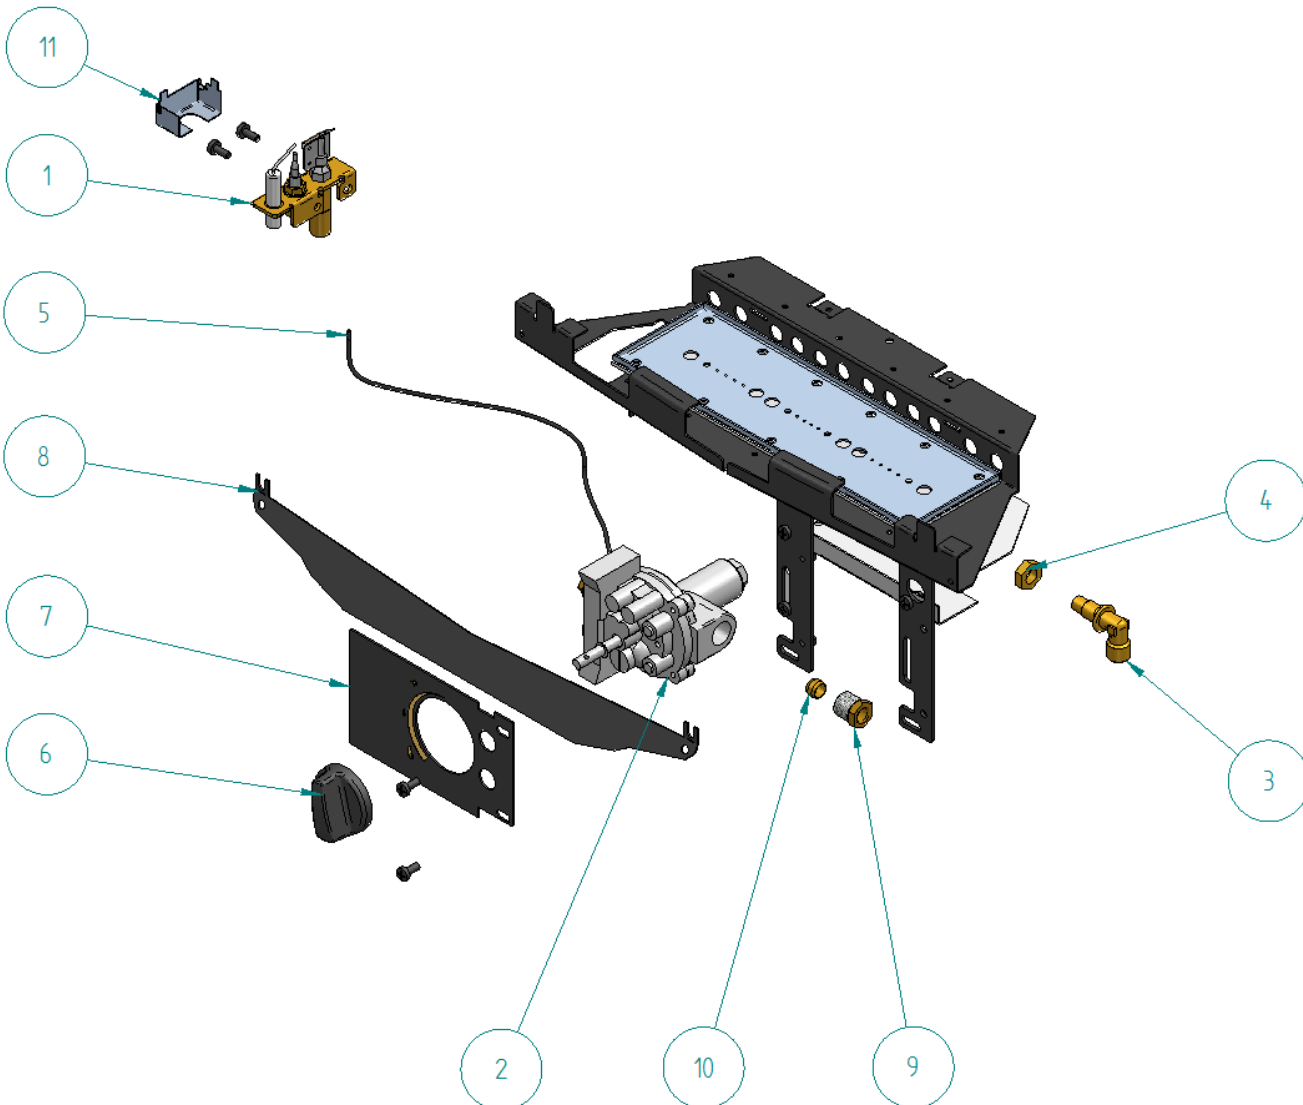

BLenheim MULTIFLUE

Item Number	FPF Part No.	Title
1	F760146	GROMMET ϕ 40mm
2	F711371	SPIGOT RESTRICTOR - SLIMLINE
3	TRAYSLIM	COMPLETE TRAY - SLIMLINE
4	F800064	TRIM SET 3 PIECE BRASS - CLIP ON
5		S/L COAL MATRIX
6	F780094	COAL SET (15) - SLIMLINE
7	F800045	BLenheim FRET ASSY
8	BOX004	VOGUE FIREBOX ASSY
9	F550208	PANEL SET - SLIMLINE

FOR ALL CERAMIC COAL SPARES OPTIONS ETC. SEE PAGE 3

FOR INDIVIDUAL TRAY SPARES SEE PAGE 2

SLIMLINE TRAY ASSEMBLY

Item Number	FPF Part No.	Title
1	F730057	ODS - OP9090 - NG
2	F730066	VALVE (FRONT CONTROL)
3	F730047	INJECTOR - BRASS - 0.77mm
4	F760168	LOCKNUT 1/8" BSP ZINC PLATE
5	F750081	HT LEAD 350mm - FRONT FACING
6	F870022	REDUCED HEIGHT KNOB
7	F710404	DATA PLATE - SLIMLINE
8	F711326	HEAT DEFLECTOR - SLIMLINE
9	F760241	NUT - VALVE INLET
10	F750015	OLIVE - 8mm
11	F710961	LINT ARRESTOR

CERAMICS FOR MULTIFLUE

**PART NO. COAL001 (481153)
CERAMIC SET SLIMLINE COAL**

COMPRISES OF THE FOLLOWING:-

- 1. P/N F780093 (481071) MATRIX SLIMLINE COAL**
- 2. P/N F550208 (481065) PANELSET**
- 3. P/N F780094 (481044) COAL - SLIMLINE (15)**

**PART NO. F550208 (481065)
PANELSET - SLIMLINE**

**NOTE:- USED ON COAL AND
PEBBLE MODELS**

**PART NO. F780093 (481071)
MATRIX - SLIMLINE - COAL**

**PART NO. F780094 (481044)
COAL SET - SLIMLINE (15
INDIVIDUAL COALS)**