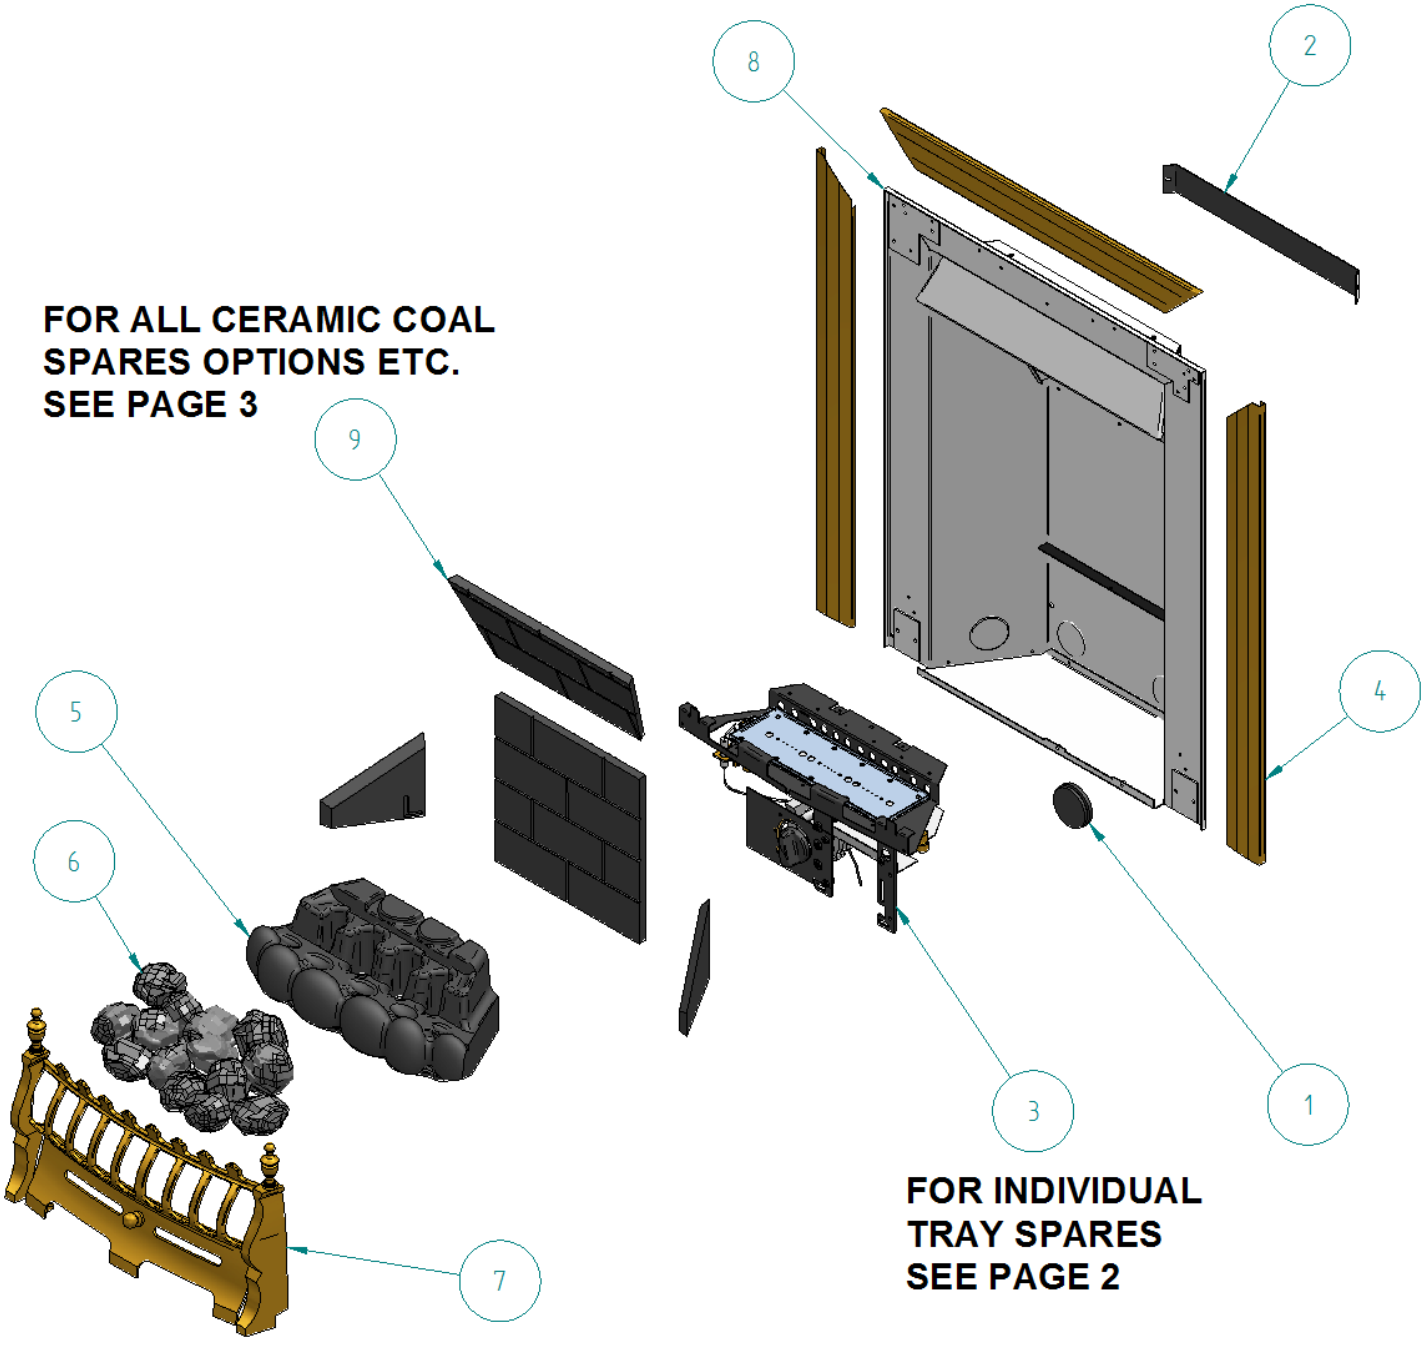

BLenheim MULTIFLUE

Item Number	FPF Part No.	Title
1	F760146	GROMMET ϕ 40mm
2	F711371	SPIGOT RESTRICTOR - SLIMLINE
3	TRAYSLIM	COMPLETE TRAY - SLIMLINE
4	F800064	TRIM SET 3 PIECE BRASS - CLIP ON
5		S/L COAL MATRIX
6	F780094	COAL SET (15) - SLIMLINE
7	F800045	BLenheim FRET ASSY
8	BOX004	VOGUE FIREBOX ASSY
9	F550208	PANEL SET - SLIMLINE

FOR ALL CERAMIC COAL SPARES OPTIONS ETC. SEE PAGE 3

FOR INDIVIDUAL TRAY SPARES SEE PAGE 2

SLIMLINE TRAY ASSEMBLY

Item Number	FPF Part No.	Title
1	F730057	ODS - OP9090 - NG
2	F730066	VALVE (FRONT CONTROL)
3	F730047	INJECTOR - BRASS - 0.77mm
4	F760168	LOCKNUT 1/8" BSP ZINC PLATE
5	F750081	HT LEAD 350mm - FRONT FACING
6	F870022	REDUCED HEIGHT KNOB
7	F710404	DATA PLATE - SLIMLINE
8	F711326	HEAT DEFLECTOR - SLIMLINE
9	F760241	NUT - VALVE INLET
10	F750015	OLIVE - 8mm
11	F710961	LINT ARRESTOR

CERAMICS FOR MULTIFLUE

**PART NO. COAL001 (481153)
CERAMIC SET SLIMLINE COAL**

COMPRISES OF THE FOLLOWING:-

- 1. P/N F780093 (481071) MATRIX SLIMLINE COAL**
- 2. P/N F550208 (481065) PANELSET**
- 3. P/N F780094 (481044) COAL - SLIMLINE (15)**

**PART NO. F550208 (481065)
PANELSET - SLIMLINE**

**NOTE:- USED ON COAL AND
PEBBLE MODELS**

**PART NO. F780093 (481071)
MATRIX - SLIMLINE - COAL**

**PART NO. F780094 (481044)
COAL SET - SLIMLINE (15
INDIVIDUAL COALS)**