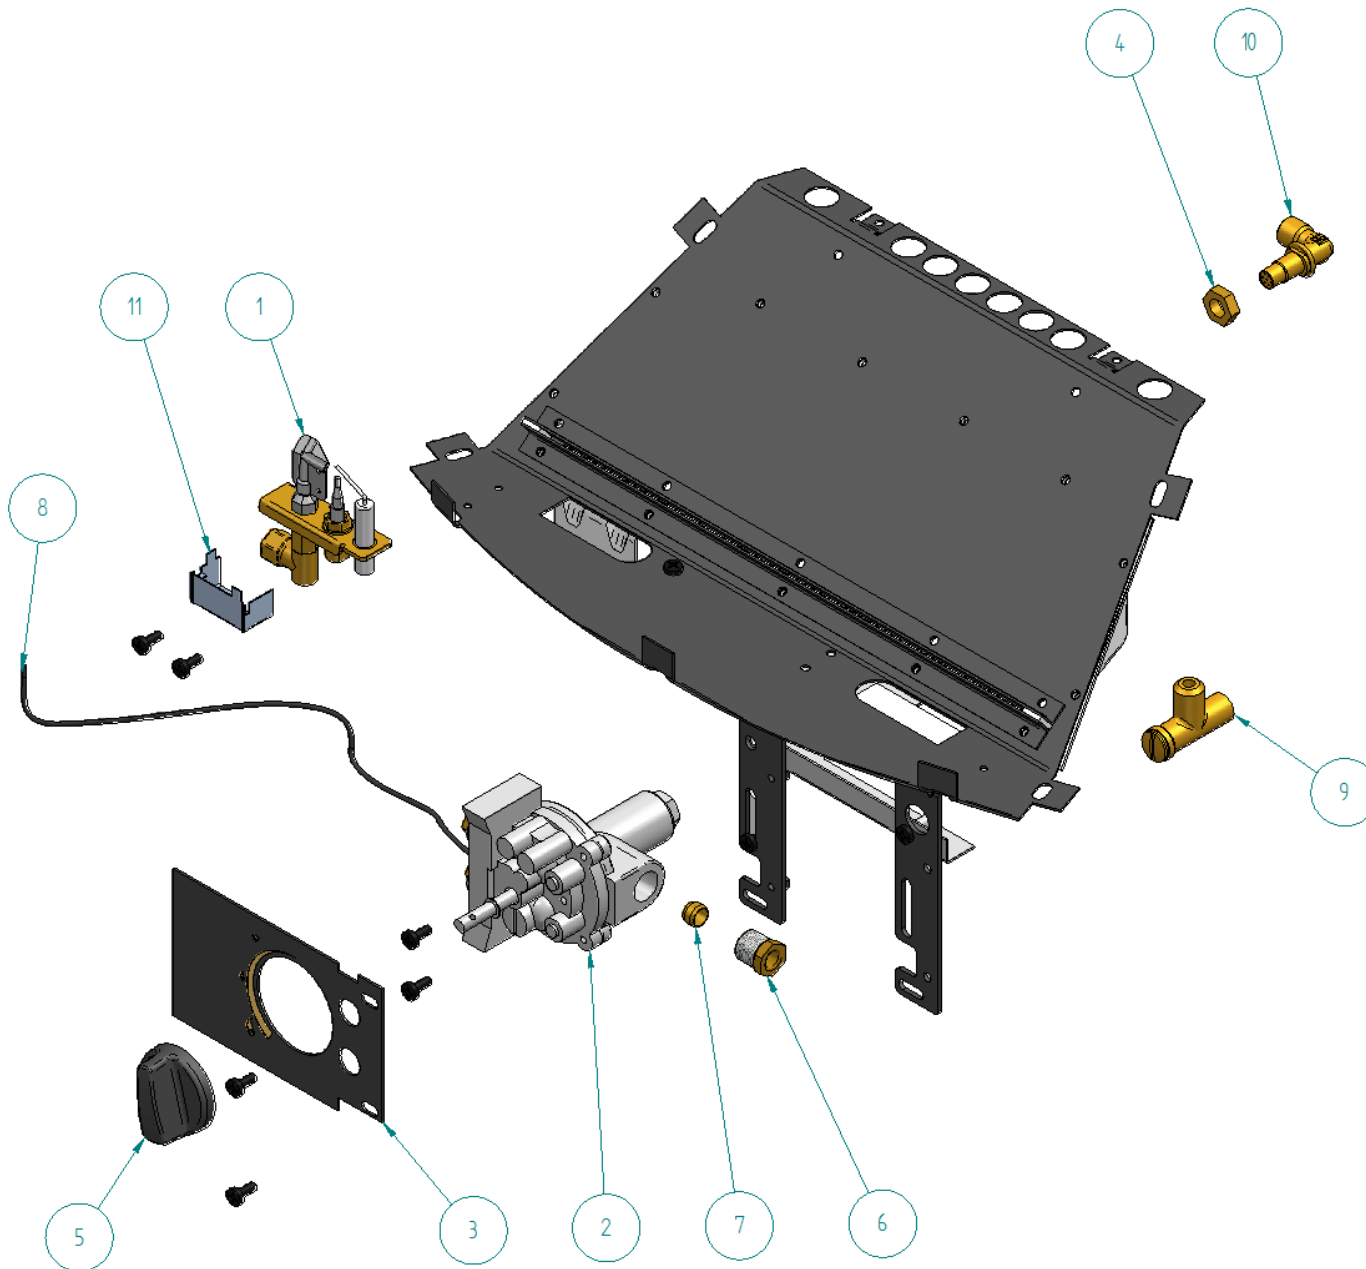

AURA FULL DEPTH

Item Number	FPF Part No.	Title
1	BOX008	FULL DEPTH RADIANT FIREBOX ASSY
2	F550049	PANEL SET - EXCELSIOR RADIANT
3	F550050	PEBBLE SET (16) - FULL DEPTH
4	F760146	GROMMET ϕ 40mm
5	F780016	MATRIX EXCELSIOR - PEBBLE
6	F780017	FRONT STRIP - 16" EXCELSIOR - PEBBLE
7	F820037	FRAME CONTEMPORARY (8 BARI)
8	TRAYEXCEL	BURNER TRAY ASSY

FOR ALL CERAMIC PEBBLE SPARES OPTIONS ETC. SEE PAGE 3

FULL DEPTH TRAY ASSEMBLY

Item Number	FPF Part No.	Title
1	F730006	ODS - OP9081
2	F730066	VALVE (FRONT CONTROL)
3	F710404	DATA PLATE - SLIMLINE
4	F760168	LOCKNUT 1/8" BSP ZINC PLATE
5	F870022	REDUCED HEIGHT KNOB
6	F760241	NUT - VALVE INLET
7	F750015	OLIVE - 8mm
8	F750081	HT LEAD 350mm - FRONT FACING
9	F750064	RESTRICTOR ELBOW - FLARED
10	F730046	F/L BRASS INJECTOR 0.81mm
11	F710961	LINT ARRESTOR

**PART NO. COAL017 (481169)
CERAMIC SET FULL DEPTH PEBBLE**

COMPRISES OF THE FOLLOWING:-

- 1. PT NO. F780016 (481057) MATRIX FULL DEPTH PEBBLE**
- 2. PT NO. F780017 (481058) FRONT STRIP**
- 3. PT NO. F550050 (481048) PEBBLES(16)**

**PART NO. F550049 (481047)
PANELSET - EXCELSIOR RADIANT
(FULL DEPTH)**

**NOTE:- USED ON COAL AND
PEBBLE MODELS**

CERAMICS FOR FULL DEPTH RADIANT AND FULL DEPTH CONVECTOR

**PART NO. F780016 (481057)
MATRIX - FULL DEPTH PEBBLE**