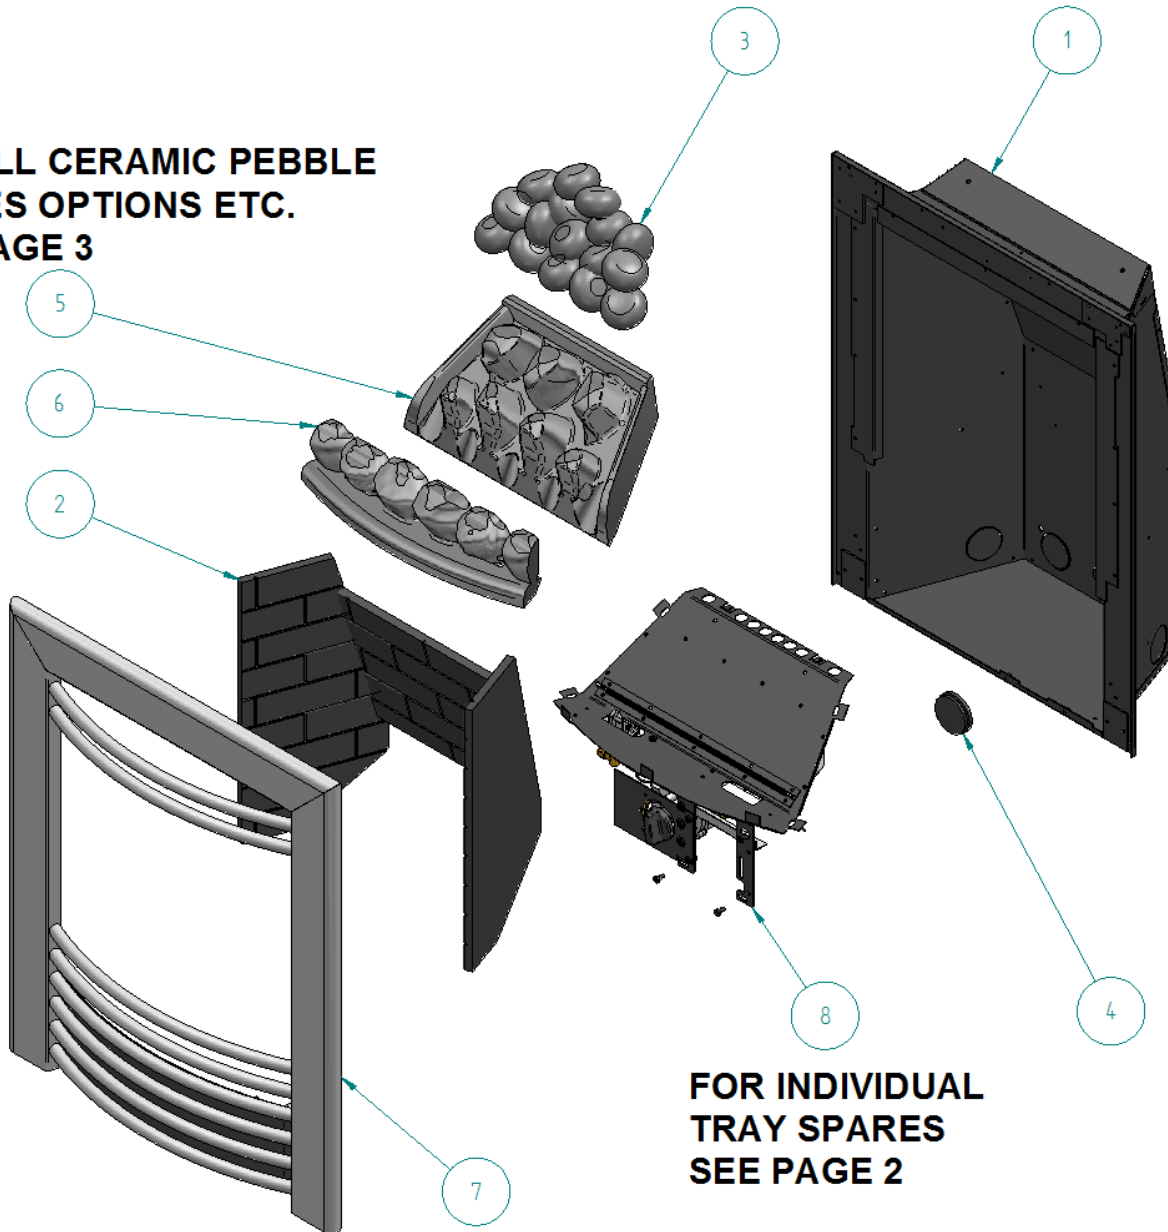

AURA FULL DEPTH

Item Number	FPF Part No.	Title
1	BOX008	FULL DEPTH RADIANT FIREBOX ASSY
2	F550049	PANEL SET - EXCELSIOR RADIANT
3	F550050	PEBBLE SET (16) - FULL DEPTH
4	F760146	GROMMET ϕ 40mm
5	F780016	MATRIX EXCELSIOR - PEBBLE
6	F780017	FRONT STRIP - 16" EXCELSIOR - PEBBLE
7	F820037	FRAME CONTEMPORARY (8 BARI)
8	TRAYEXCEL	BURNER TRAY ASSY

FOR ALL CERAMIC PEBBLE SPARES OPTIONS ETC. SEE PAGE 3

FULL DEPTH TRAY ASSEMBLY

Item Number	FPF Part No.	Title
1	F730006	ODS - OP9081
2	F730066	VALVE (FRONT CONTROL)
3	F710404	DATA PLATE - SLIMLINE
4	F760168	LOCKNUT 1/8" BSP ZINC PLATE
5	F870022	REDUCED HEIGHT KNOB
6	F760241	NUT - VALVE INLET
7	F750015	OLIVE - 8mm
8	F750081	HT LEAD 350mm - FRONT FACING
9	F750064	RESTRICTOR ELBOW - FLARED
10	F730046	F/L BRASS INJECTOR 0.81mm
11	F710961	LINT ARRESTOR

**PART NO. COAL017 (481169)
CERAMIC SET FULL DEPTH PEBBLE**

COMPRISES OF THE FOLLOWING:-

- 1. PT NO. F780016 (481057) MATRIX FULL DEPTH PEBBLE**
- 2. PT NO. F780017 (481058) FRONT STRIP**
- 3. PT NO. F550050 (481048) PEBBLES(16)**

**PART NO. F550050 (481048)
PEBBLE SET - FULL DEPTH
(16 INDIVIDUAL PEBBLES)**