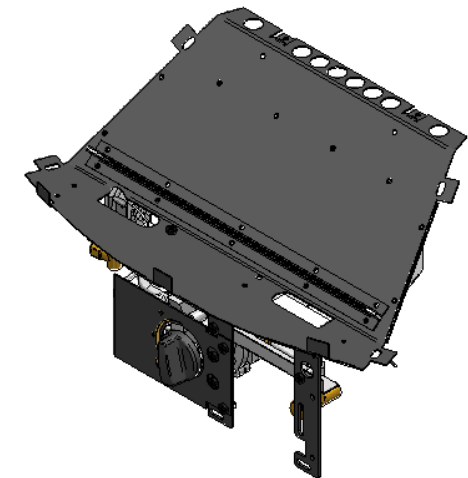

AURA FULL DEPTH

Item Number	FPF Part No.	Title
1	BOX008	FULL DEPTH RADIANT FIREBOX ASSY
2	F550049	PANEL SET - EXCELSIOR RADIANT
3	F550050	PEBBLE SET (16) - FULL DEPTH
4	F760146	GROMMET ϕ 40mm
5	F780016	MATRIX EXCELSIOR - PEBBLE
6	F780017	FRONT STRIP - 16" EXCELSIOR - PEBBLE
7	F820037	FRAME CONTEMPORARY (8 BARI)
8	TRAYEXCEL	BURNER TRAY ASSY

FOR ALL CERAMIC PEBBLE SPARES OPTIONS ETC. SEE PAGE 3

FULL DEPTH TRAY ASSEMBLY

Item Number	FPF Part No.	Title
1	F730006	ODS - OP9081
2	F730066	VALVE (FRONT CONTROL)
3	F710404	DATA PLATE - SLIMLINE
4	F760168	LOCKNUT 1/8" BSP ZINC PLATE
5	F870022	REDUCED HEIGHT KNOB
6	F760241	NUT - VALVE INLET
7	F750015	OLIVE - 8mm
8	F750081	HT LEAD 350mm - FRONT FACING
9	F750064	RESTRICTOR ELBOW - FLARED
10	F730046	F/L BRASS INJECTOR 0.81mm
11	F710961	LINT ARRESTOR

**PART NO. COAL017 (481169)
CERAMIC SET FULL DEPTH PEBBLE**

COMPRISES OF THE FOLLOWING:-

- 1. PT NO. F780016 (481057) MATRIX FULL DEPTH PEBBLE**
- 2. PT NO. F780017 (481058) FRONT STRIP**
- 3. PT NO. F550050 (481048) PEBBLES(16)**

**PART NO. F550049 (481047)
PANELSET - EXCELSIOR RADIANT
(FULL DEPTH)**

**NOTE:- USED ON COAL AND
PEBBLE MODELS**

CERAMICS FOR FULL DEPTH RADIANT AND FULL DEPTH CONVECTOR

**PART NO. F780016 (481057)
MATRIX - FULL DEPTH PEBBLE**