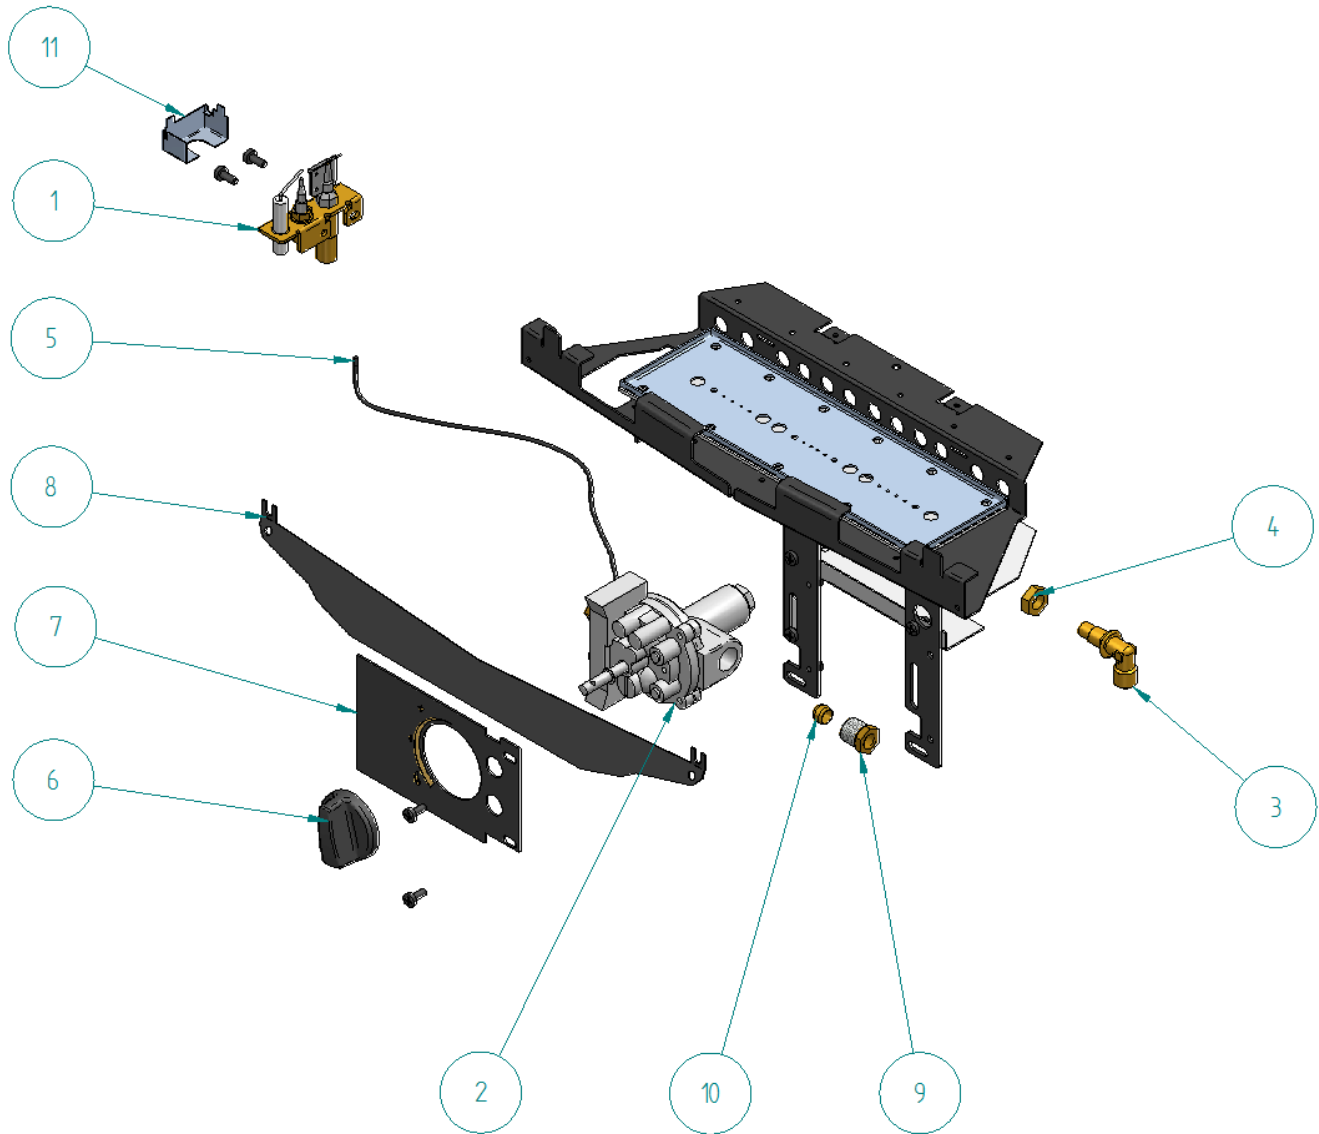

FOR ALL CERAMIC PEBBLE SPARES OPTIONS ETC. SEE PAGE 3

FOR INDIVIDUAL TRAY SPARES SEE PAGE 2

SLIMLINE TRAY ASSEMBLY

Item Number	FPF Part No.	Title
1	F730057	ODS - OP9090 - NG
2	F730066	VALVE (FRONT CONTROL)
3	F730047	INJECTOR - BRASS - 0.77mm
4	F760168	LOCKNUT 1/8" BSP ZINC PLATE
5	F750081	HT LEAD 350mm - FRONT FACING
6	F870022	REDUCED HEIGHT KNOB
7	F710404	DATA PLATE - SLIMLINE
8	F711326	HEAT DEFLECTOR - SLIMLINE
9	F760241	NUT - VALVE INLET
10	F750015	OLIVE - 8mm
11	F710961	LINT ARRESTOR

CERAMICS FOR MULTIFLUE

**PART NO. COAL020 (481172)
CERAMIC SET SLIMLINE PEBBLE**

COMPRISES THE FOLLOWING:-

- 1. P/N F780035 (481060) MATRIX SLIMLINE PEBBLE**
- 2. P/N F550208 (481065) PANELSET**
- 3. P/N F550057 (481049) PEBBLE - SLIMLINE (15)**

**PART NO. F550208 (481065)
PANELSET - SLIMLINE**

**NOTE:- USED ON COAL AND
PEBBLE MODELS**

**PART NO. F780035 (481060)
MATRIX - SLIMLINE - PEBBLE**

**PART NO. F550057 (481049)
PEBBLE SET - SLIMLINE (15
INDIVIDUAL PEBBLES)**