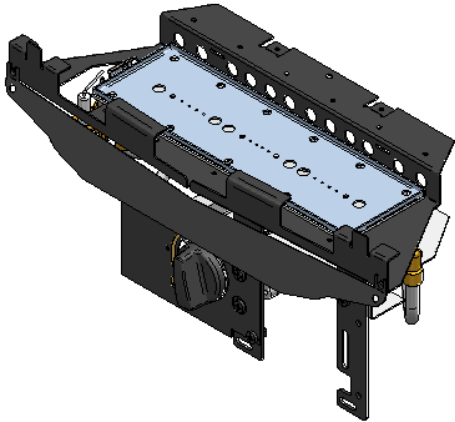

AURA MULTIFLUE

Item Number	FPF Part No.	Title
1	TRAYSLIM	COMPLETE TRAY - SLIMLINE
2	F760146	GROMMET ϕ 40mm
3	F780035	MATRIX - EXCELSIOR - SLIM - PEBBLE
4	F550057	PEBBLE SET (15) - SLIMLINE
5	F711371	SPIGOT RESTRICTOR - SLIMLINE
6	F820037	FRAME CONTEMPORARY (8 BAR)
7	BOX004	VOGUE FIREBOX ASSY
8	F550208	PANEL SET - SLIMLINE

FOR ALL CERAMIC PEBBLE SPARES OPTIONS ETC. SEE PAGE 3

FOR INDIVIDUAL TRAY SPARES SEE PAGE 2

SLIMLINE TRAY ASSEMBLY

Item Number	FPF Part No.	Title
1	F730057	ODS - OP9090 - NG
2	F730066	VALVE (FRONT CONTROL)
3	F730047	INJECTOR - BRASS - 0.77mm
4	F760168	LOCKNUT 1/8" BSP ZINC PLATE
5	F750081	HT LEAD 350mm - FRONT FACING
6	F870022	REDUCED HEIGHT KNOB
7	F710404	DATA PLATE - SLIMLINE
8	F711326	HEAT DEFLECTOR - SLIMLINE
9	F760241	NUT - VALVE INLET
10	F750015	OLIVE - 8mm
11	F710961	LINT ARRESTOR

CERAMICS FOR MULTIFLUE

**PART NO. COAL020 (481172)
CERAMIC SET SLIMLINE PEBBLE**

COMPRISES THE FOLLOWING:-

- 1. P/N F780035 (481060) MATRIX SLIMLINE PEBBLE**
- 2. P/N F550208 (481065) PANELSET**
- 3. P/N F550057 (481049) PEBBLE - SLIMLINE (15)**

**PART NO. F550208 (481065)
PANELSET - SLIMLINE**

**NOTE:- USED ON COAL AND
PEBBLE MODELS**

**PART NO. F780035 (481060)
MATRIX - SLIMLINE - PEBBLE**

**PART NO. F550057 (481049)
PEBBLE SET - SLIMLINE (15
INDIVIDUAL PEBBLES)**