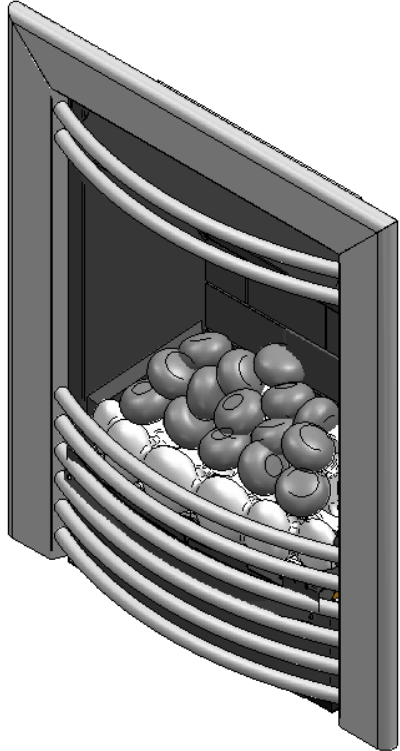

AURA MULTIFLUE

Item Number	FPF Part No.	Title
1	TRAYSLIM	COMPLETE TRAY - SLIMLINE
2	F760146	GROMMET ϕ 40mm
3	F780035	MATRIX - EXCELSIOR - SLIM - PEBBLE
4	F550057	PEBBLE SET (15) - SLIMLINE
5	F711371	SPIGOT RESTRICTOR - SLIMLINE
6	F820037	FRAME CONTEMPORARY (8 BAR)
7	BOX004	VOGUE FIREBOX ASSY
8	F550208	PANEL SET - SLIMLINE

FOR ALL CERAMIC PEBBLE SPARES OPTIONS ETC. SEE PAGE 3

FOR INDIVIDUAL TRAY SPARES SEE PAGE 2

SLIMLINE TRAY ASSEMBLY

Item Number	FPF Part No.	Title
1	F730057	ODS - OP9090 - NG
2	F730066	VALVE (FRONT CONTROL)
3	F730047	INJECTOR - BRASS - 0.77mm
4	F760168	LOCKNUT 1/8" BSP ZINC PLATE
5	F750081	HT LEAD 350mm - FRONT FACING
6	F870022	REDUCED HEIGHT KNOB
7	F710404	DATA PLATE - SLIMLINE
8	F711326	HEAT DEFLECTOR - SLIMLINE
9	F760241	NUT - VALVE INLET
10	F750015	OLIVE - 8mm
11	F710961	LINT ARRESTOR

CERAMICS FOR MULTIFLUE

**PART NO. COAL020 (481172)
CERAMIC SET SLIMLINE PEBBLE**

COMPRISES THE FOLLOWING:-

- 1. P/N F780035 (481060) MATRIX SLIMLINE PEBBLE**
- 2. P/N F550208 (481065) PANELSET**
- 3. P/N F550057 (481049) PEBBLE - SLIMLINE (15)**