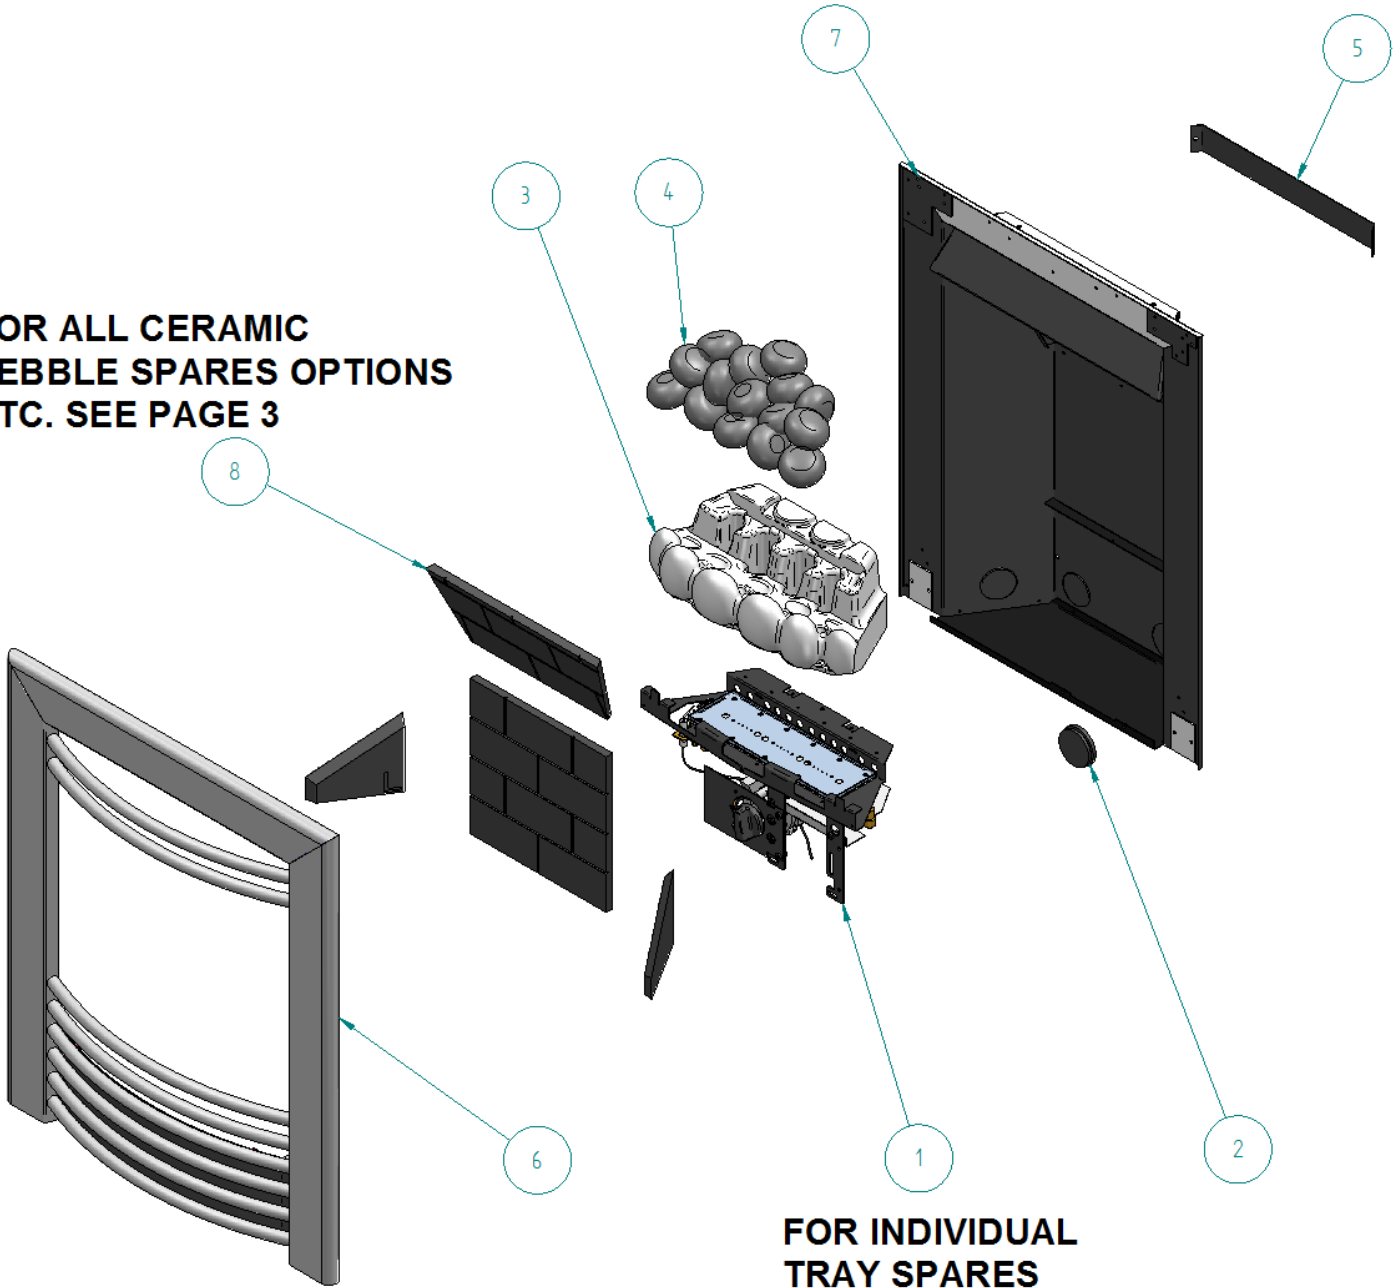

AURA MULTIFLUE

Item Number	FPF Part No.	Title
1	TRAYSLIM	COMPLETE TRAY - SLIMLINE
2	F760146	GROMMET ϕ 40mm
3	F780035	MATRIX - EXCELSIOR - SLIM - PEBBLE
4	F550057	PEBBLE SET (15) - SLIMLINE
5	F711371	SPIGOT RESTRICTOR - SLIMLINE
6	F820037	FRAME CONTEMPORARY (8 BAR)
7	BOX004	VOGUE FIREBOX ASSY
8	F550208	PANEL SET - SLIMLINE

FOR ALL CERAMIC PEBBLE SPARES OPTIONS ETC. SEE PAGE 3

FOR INDIVIDUAL TRAY SPARES SEE PAGE 2

SLIMLINE TRAY ASSEMBLY

Item Number	FPF Part No.	Title
1	F730057	ODS - OP9090 - NG
2	F730066	VALVE (FRONT CONTROL)
3	F730047	INJECTOR - BRASS - 0.77mm
4	F760168	LOCKNUT 1/8" BSP ZINC PLATE
5	F750081	HT LEAD 350mm - FRONT FACING
6	F870022	REDUCED HEIGHT KNOB
7	F710404	DATA PLATE - SLIMLINE
8	F711326	HEAT DEFLECTOR - SLIMLINE
9	F760241	NUT - VALVE INLET
10	F750015	OLIVE - 8mm
11	F710961	LINT ARRESTOR

CERAMICS FOR MULTIFLUE

**PART NO. COAL020 (481172)
CERAMIC SET SLIMLINE PEBBLE**

COMPRISES THE FOLLOWING:-

- 1. P/N F780035 (481060) MATRIX SLIMLINE PEBBLE**
- 2. P/N F550208 (481065) PANELSET**
- 3. P/N F550057 (481049) PEBBLE - SLIMLINE (15)**

**PART NO. F550208 (481065)
PANELSET - SLIMLINE**

**NOTE:- USED ON COAL AND
PEBBLE MODELS**

**PART NO. F780035 (481060)
MATRIX - SLIMLINE - PEBBLE**

**PART NO. F550057 (481049)
PEBBLE SET - SLIMLINE (15
INDIVIDUAL PEBBLES)**