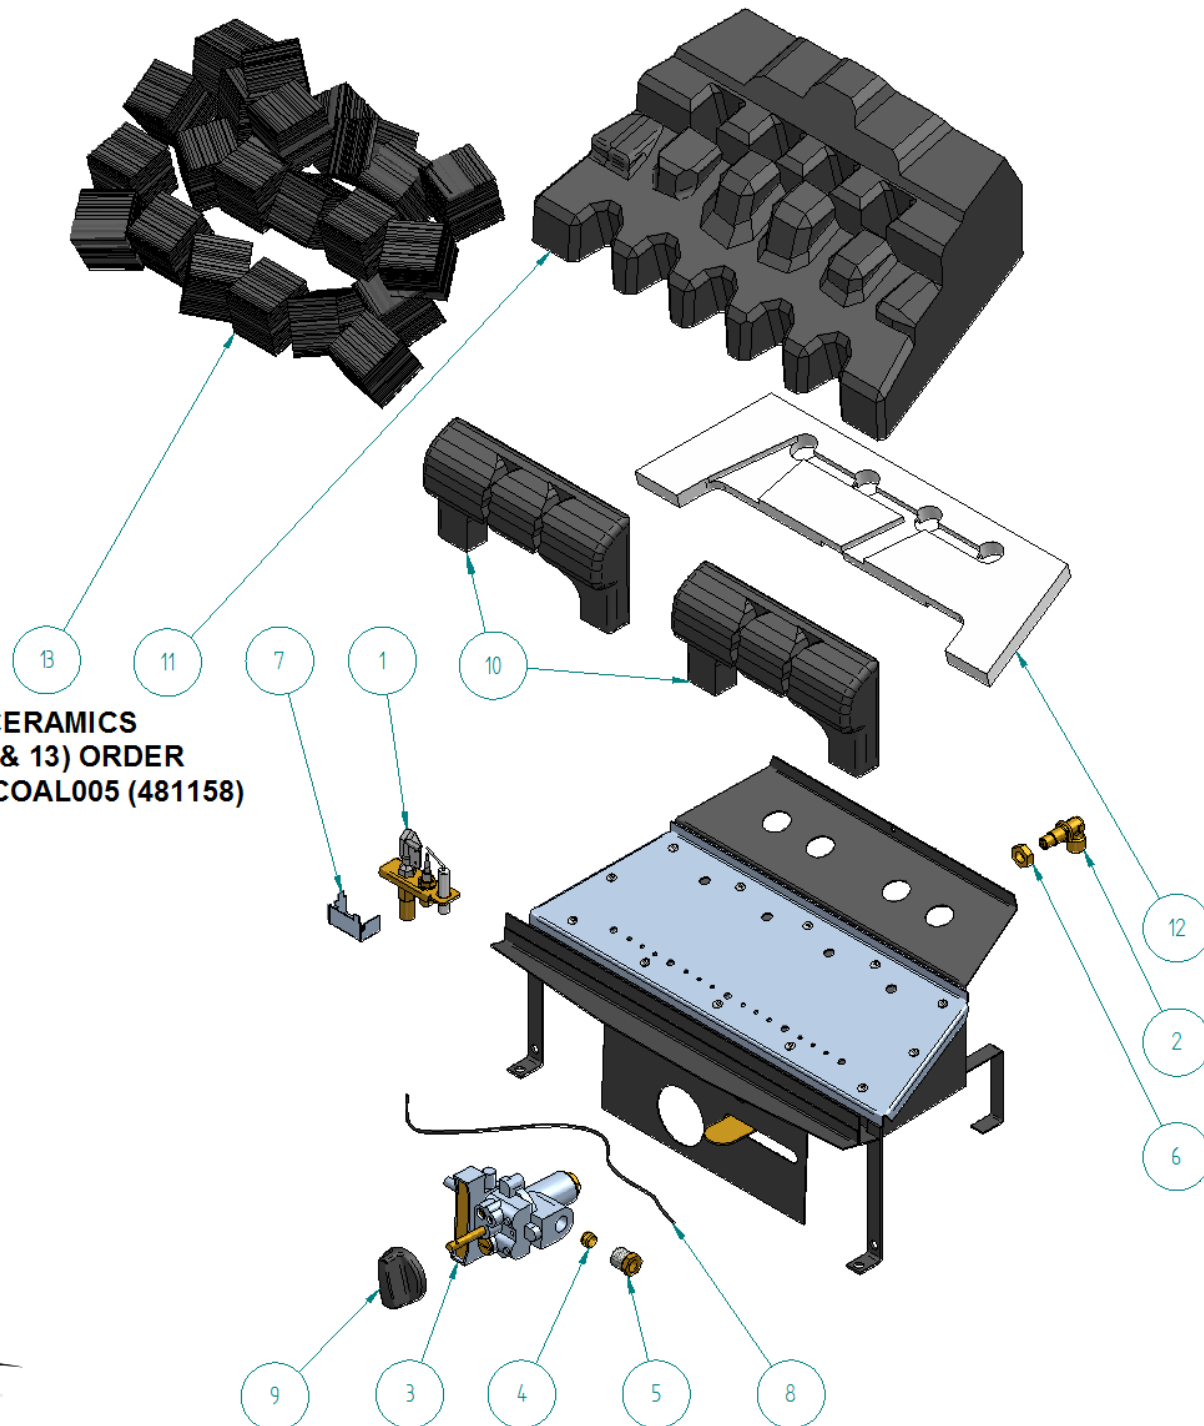

16" HIGH TECH INSET

Item Number	FPF Part Number	Title
1	F730057	ODS - OP9090 - NG
2	F730046	F/L BRASS INJECTOR 0.81mm
3	F730066	VALVE - FRONT CONTROL 350MM HT LEAD
4	F750015	OLIVE - 8mm
5	F760241	NUT - VALVE INLET
6	F760168	LOCKNUT 1/8" BSP ZINC PLATE
7	F710961	LINT ARRESTOR
8	F750081	HT LEAD 350mm - FRONT FACING
9	F870022	REDUCED HEIGHT KNOB
10	F780101	FRONT COAL STRIPS (x2)
11	F780097	MATRIX - 16" HIGH TECH
12	F770012	16" BURNER PAD
13	F780099	COALS - 16" HIGH TECH - 22

**TO ORDER ALL CERAMICS
(ITEMS 10, 11, 12 & 13) ORDER
PART NUMBER: COAL005 (481158)**

**ONLY PARTS LISTED ABOVE ARE
AVAILABLE AS SPARES. ALL OTHER
COMPONENTS ARE OBSOLETE.**