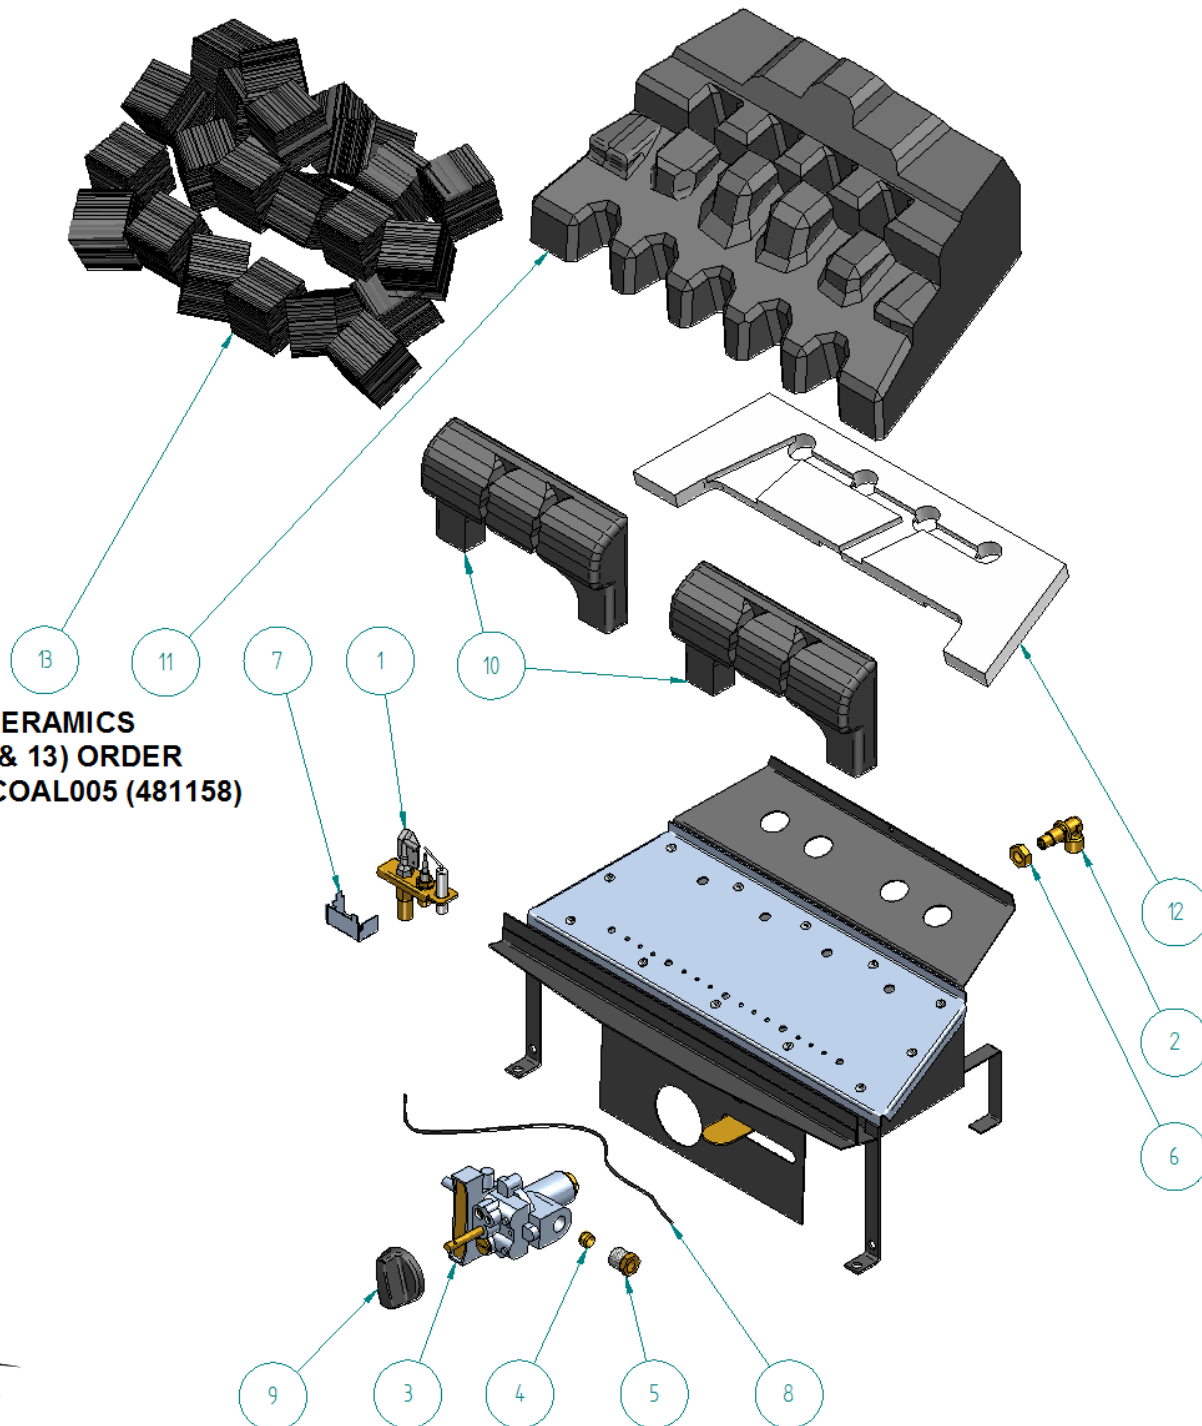

SUPA 400 - 16" HIGH TECH INSET

Item Number	FPF Part No.	Title
1	OBSOLETE	BURNER TRAY ASSY
2	F800064	TRIM SET 3 PIECE BRASS - CLIP ON
3	F800045	BLENHEIM FRET ASSY

16" HIGH TECH INSET

Item Number	FPF Part Number	Title
1	F730057	ODS - OP9090 - NG
2	F730046	F/L BRASS INJECTOR 0.81mm
3	F730066	VALVE - FRONT CONTROL 350MM HT LEAD
4	F750015	OLIVE - 8mm
5	F760241	NUT - VALVE INLET
6	F760168	LOCKNUT 1/8" BSP ZINC PLATE
7	F710961	LINT ARRESTOR
8	F750081	HT LEAD 350mm - FRONT FACING
9	F870022	REDUCED HEIGHT KNOB
10	F780101	FRONT COAL STRIPS (x2)
11	F780097	MATRIX - 16" HIGH TECH
12	F770012	16" BURNER PAD
13	F780099	COALS - 16" HIGH TECH - 22

**TO ORDER ALL CERAMICS
(ITEMS 10, 11, 12 & 13) ORDER
PART NUMBER: COAL005 (481158)**

**ONLY PARTS LISTED ABOVE ARE
AVAILABLE AS SPARES. ALL OTHER
COMPONENTS ARE OBSOLETE.**