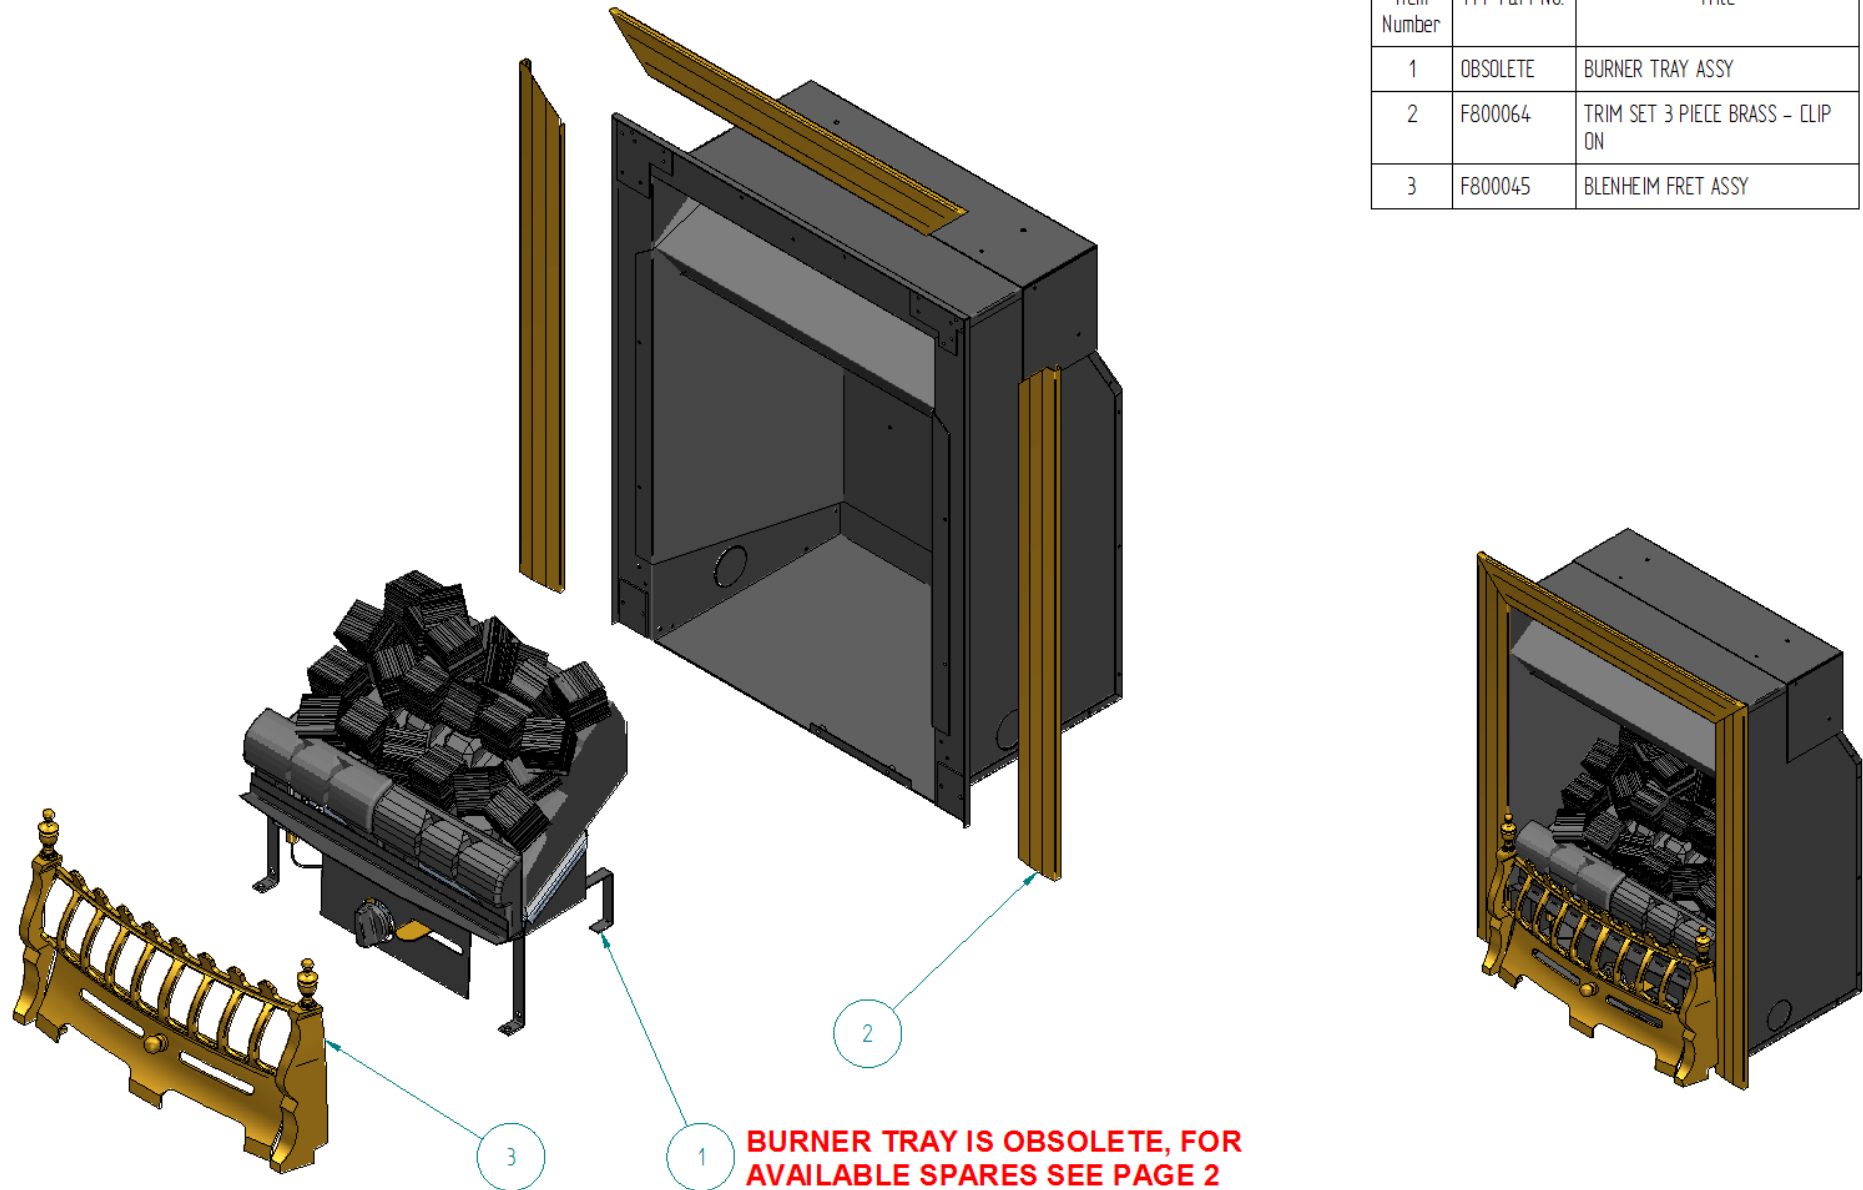

SUPA 400 - 16" HIGH TECH INSET

Item Number	FPF Part No.	Title
1	OBSOLETE	BURNER TRAY ASSY
2	F800064	TRIM SET 3 PIECE BRASS - CLIP ON
3	F800045	BLENHEIM FRET ASSY

16" HIGH TECH INSET

Item Number	FPF Part Number	Title
1	F730057	ODS - OP9090 - NG
2	F730046	F/L BRASS INJECTOR 0.81mm
3	F730066	VALVE - FRONT CONTROL 350MM HT LEAD
4	F750015	OLIVE - 8mm
5	F760241	NUT - VALVE INLET
6	F760168	LOCKNUT 1/8" BSP ZINC PLATE
7	F710961	LINT ARRESTOR
8	F750081	HT LEAD 350mm - FRONT FACING
9	F870022	REDUCED HEIGHT KNOB
10	F780101	FRONT COAL STRIPS (x2)
11	F780097	MATRIX - 16" HIGH TECH
12	F770012	16" BURNER PAD
13	F780099	COALS - 16" HIGH TECH - 22

**TO ORDER ALL CERAMICS
(ITEMS 10, 11, 12 & 13) ORDER
PART NUMBER: COAL005 (481158)**

**ONLY PARTS LISTED ABOVE ARE
AVAILABLE AS SPARES. ALL OTHER
COMPONENTS ARE OBSOLETE.**