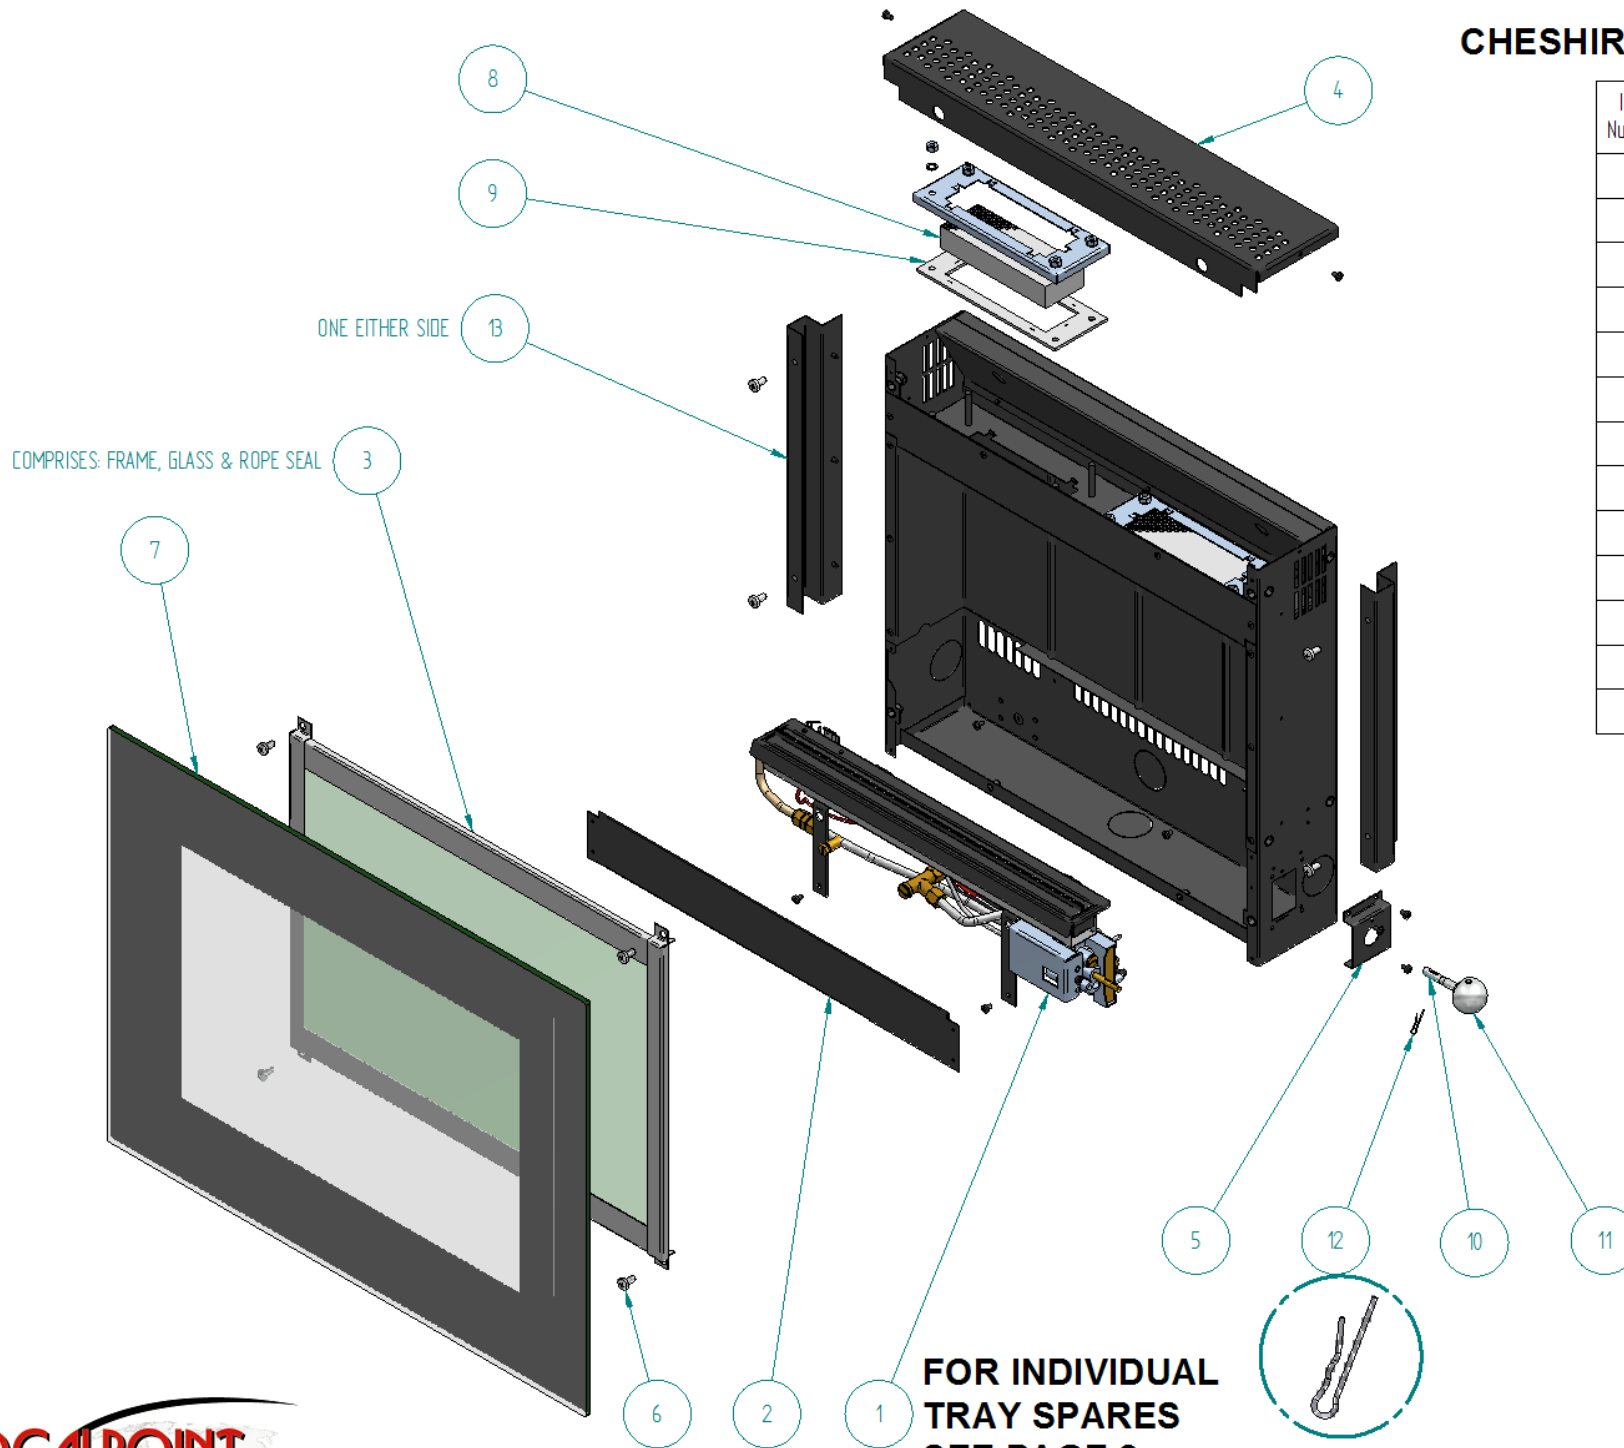

CHESHIRE FLUELESS GAS FIRE L23

Item Number	FPF Part No.	Title
1	TRAY055	BURNER TRAY ASSY
2	F710861	BLANKING PANEL
3	F960002	GLASS FRAME ASSY
4	F710979	TOP GRILLE
5	F710832	DATA PLATE
6	F760076	M6x12 PAN HEAD POZI BZP
7	F820110	GLASS FRONT ASSEMBLY
8	F780079	CATALYST
9	F940198	CAT GASKET
10	F770048	SPINDLE - L23, L30
11	F870009	ROUND KNOB
12	F760019	CLEVIS PIN
13	F710869	TRIM MOUNTING BRACKET

TRAY055 FLUELESS GAS BURNER TRAY L23 SIDE CONTROL

Item Number	FPF Part No.	Title
1	F540027	INTEGRAL BURNER
2	F730023	ODS - OP9082
3	F730076	VALVE NGC SIDE 750mm LEAD
4	F710865	BURNER BRKTS
5	F710831	VALVE BRACKET
6	F730034	Ø1.03 INLINE RESTRICTOR
7	F750023	1/4" BSP COMPRESSION NUT
8	F750015	OLIVE - 8mm
9	F750064	RESTRICTOR ELBOW - FLARED
10	F750080	HT LEAD - 750mm
11	F760241	NUT - VALVE INLET
12	F710961	LINT ARRESTOR
13*		P23 VALVE BRACKET
14*		COPREC I VALVE