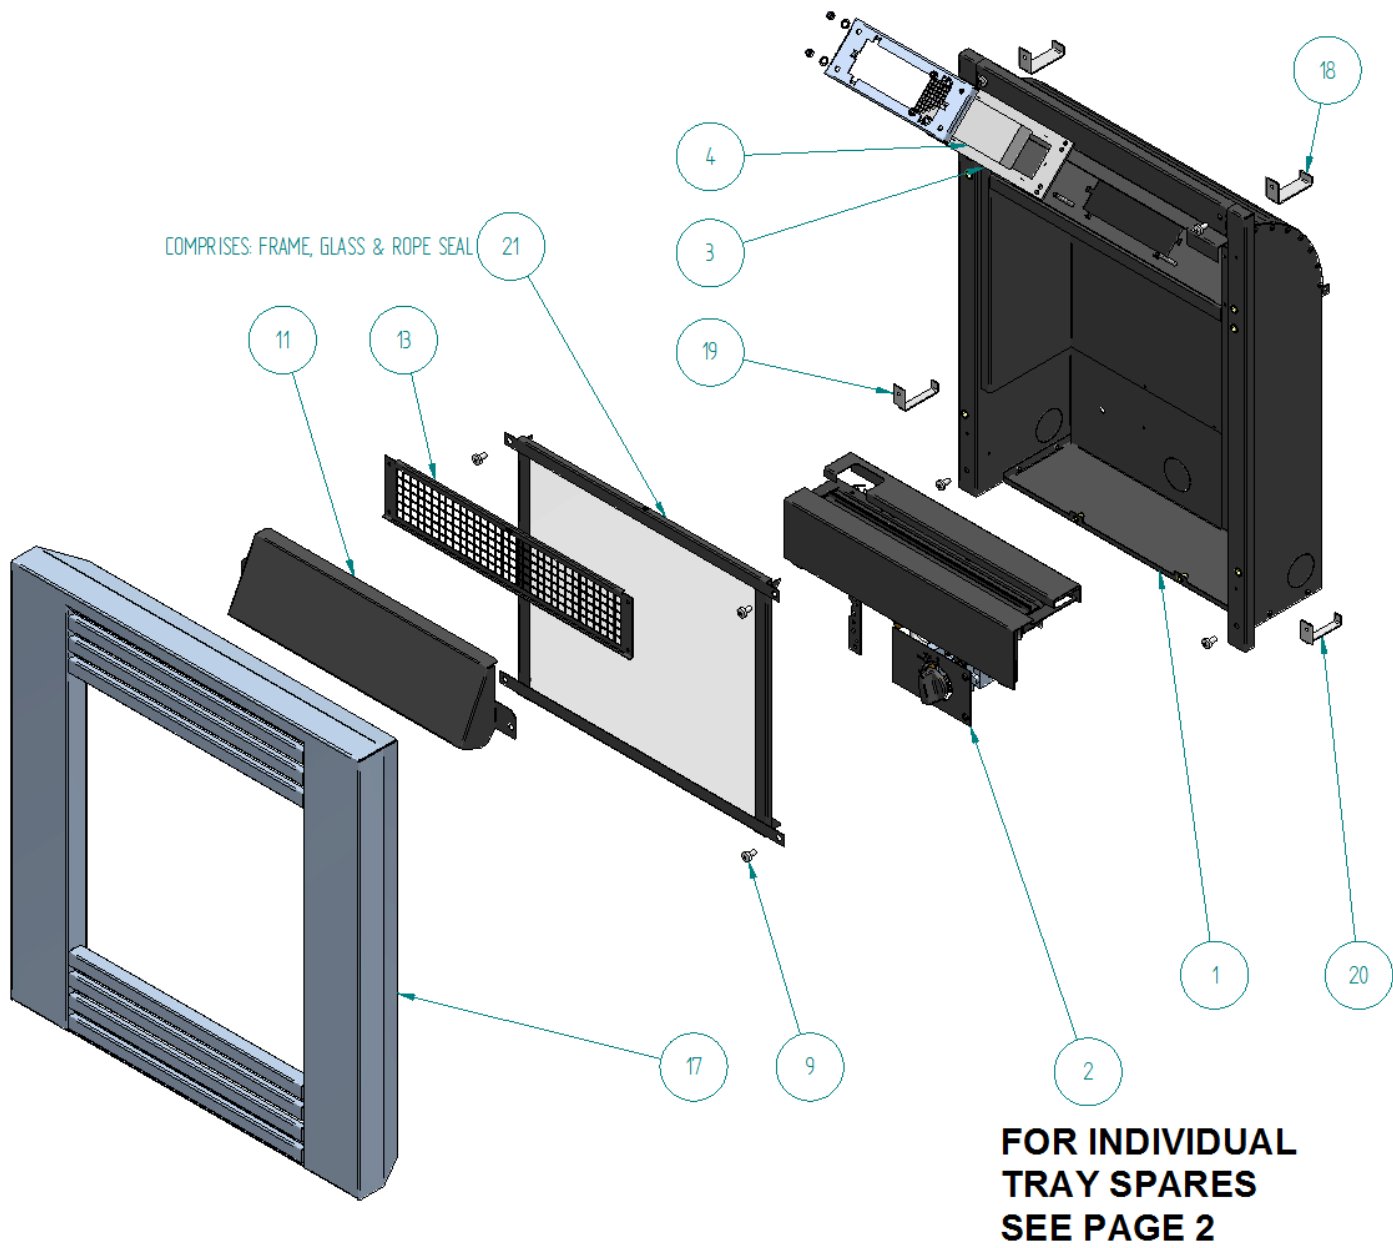

# ENVY - FLUELESS INSET GAS FIRE

Item Number	FPF Part No.	Parts Center Part No.	Title
1	F450058		FIREBOX ASSY
2	TRAY066		BURNER TRAY ASSEMBLY
3	F940136	496583	CAT GASKET
4	F780079	496943	CATALYST
9	F760076	496559	M6x12 PAN HEAD POZI BZP
11	F550241		CONTEMPORARY HOOD ASSY.
13	F711240		GRILL
17	F820191		CONTEMPORARY FRAME ASSY
18	F711214		CONTEMPORARY FRAME SPACER
19	F711239		BOTTOM LEFT SPACER
20	F711238		BOTTOM RIGHT SPACER
21	F960014		GLASS TRIM ASSY

# TRAY066 FLUELESS INSET GAS BURNER TRAY

Item Number	FPF Part No.	Title
1	F540036	BURNER ASSY
2	F730069	OXYPILOT (9110)
3	F730066	VALVE - FRONT CONTROL 350MM HT LEAD
4	F750023	1/4" BSP COMPRESSION NUT
5	F711228	BURNER BRACKET
6	F750064	RESTRICTOR ELBOW - FLARED
7	F750081	HT LEAD 350mm - FRONT FACING
8	F710532	DATA PLATE
9	F870022	REDUCED HEIGHT KNOB
10	F711211	FRONT BURNER COVER
11	F711212	REAR BURNER COVER
12	F730036	Ø1.16 INLINE RESTRICTOR
13	F750015	OLIVE - 8mm
14	F760241	NUT - VALVE INLET
15	F710961	LINT ARRESTOR