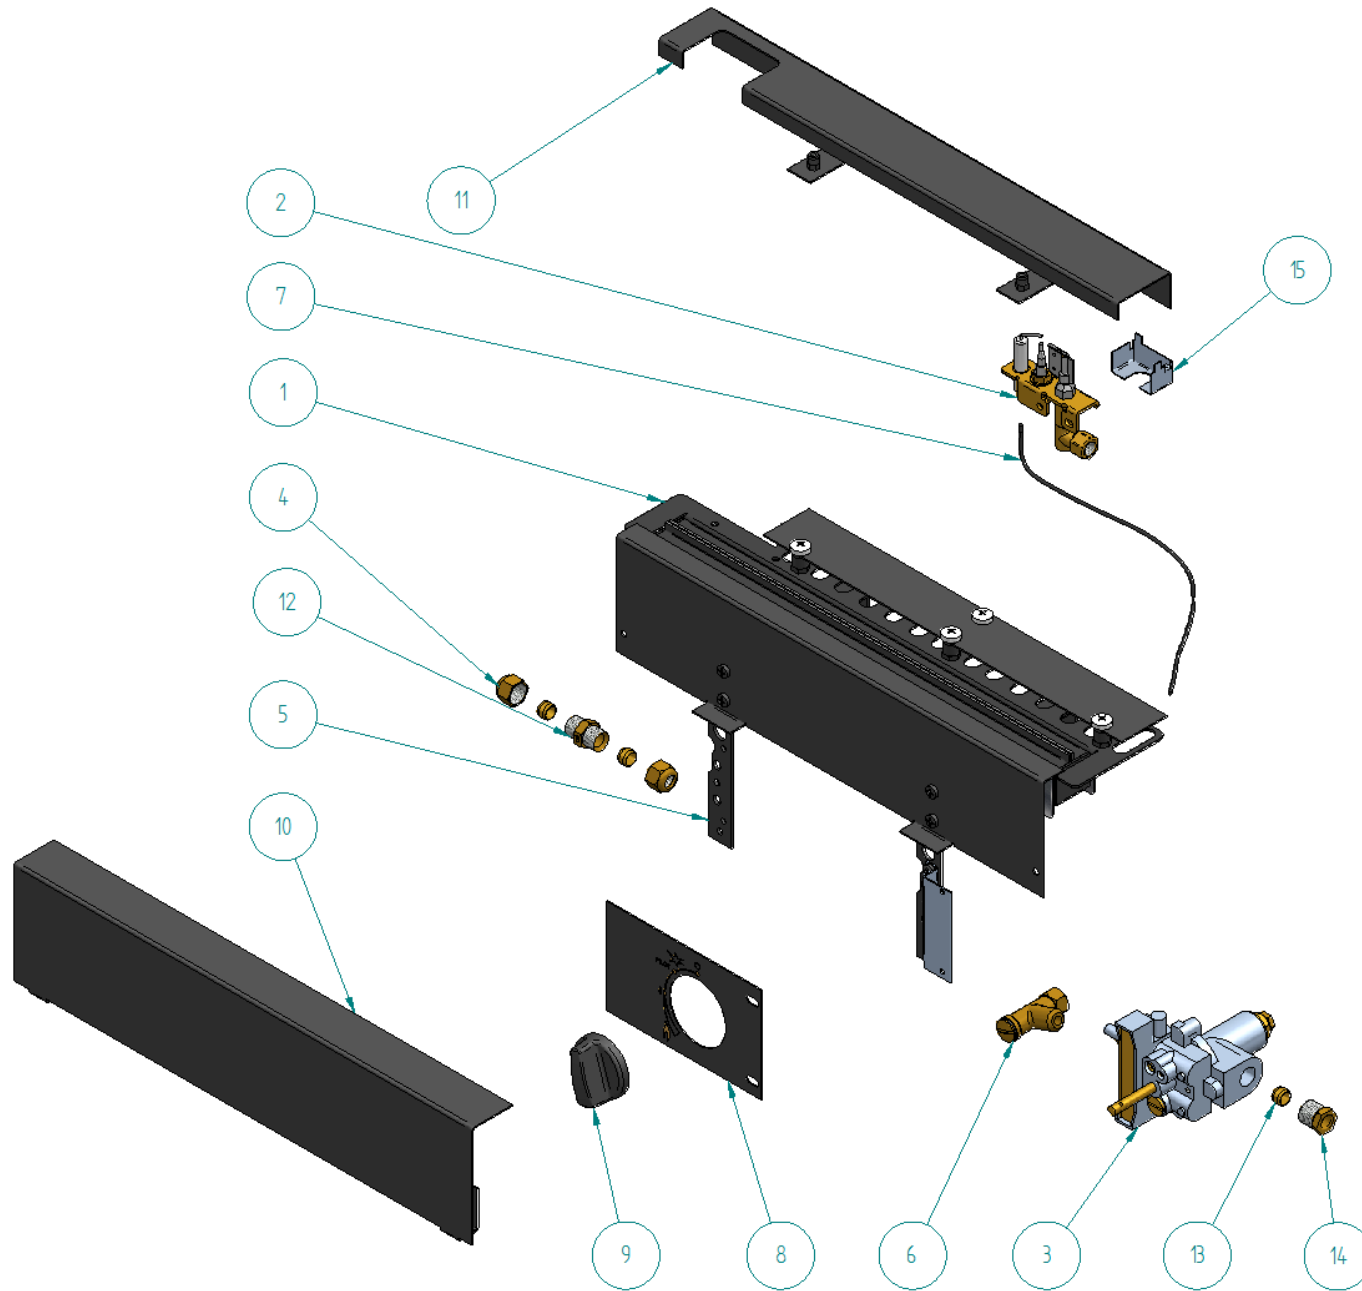

# ENVY - FLUELESS INSET GAS FIRE

Item Number	FPF Part No.	Parts Center Part No.	Title
1	F450058		FIREBOX ASSY
2	TRAY066		BURNER TRAY ASSEMBLY
3	F940136	496583	CAT GASKET
4	F780079	496943	CATALYST
9	F760076	496559	M6x12 PAN HEAD POZI BZP
11	F550241		CONTEMPORARY HOOD ASSY.
13	F711240		GRILL
17	F820191		CONTEMPORARY FRAME ASSY
18	F711214		CONTEMPORARY FRAME SPACER
19	F711239		BOTTOM LEFT SPACER
20	F711238		BOTTOM RIGHT SPACER
21	F960014		GLASS TRIM ASSY

# TRAY066 FLUELESS INSET GAS BURNER TRAY

Item Number	FPF Part No.	Title
1	F540036	BURNER ASSY
2	F730069	OXYPILOT (9110)
3	F730066	VALVE - FRONT CONTROL 350MM HT LEAD
4	F750023	1/4" BSP COMPRESSION NUT
5	F711228	BURNER BRACKET
6	F750064	RESTRICTOR ELBOW - FLARED
7	F750081	HT LEAD 350mm - FRONT FACING
8	F710532	DATA PLATE
9	F870022	REDUCED HEIGHT KNOB
10	F711211	FRONT BURNER COVER
11	F711212	REAR BURNER COVER
12	F730036	Ø1.16 INLINE RESTRICTOR
13	F750015	OLIVE - 8mm
14	F760241	NUT - VALVE INLET
15	F710961	LINT ARRESTOR