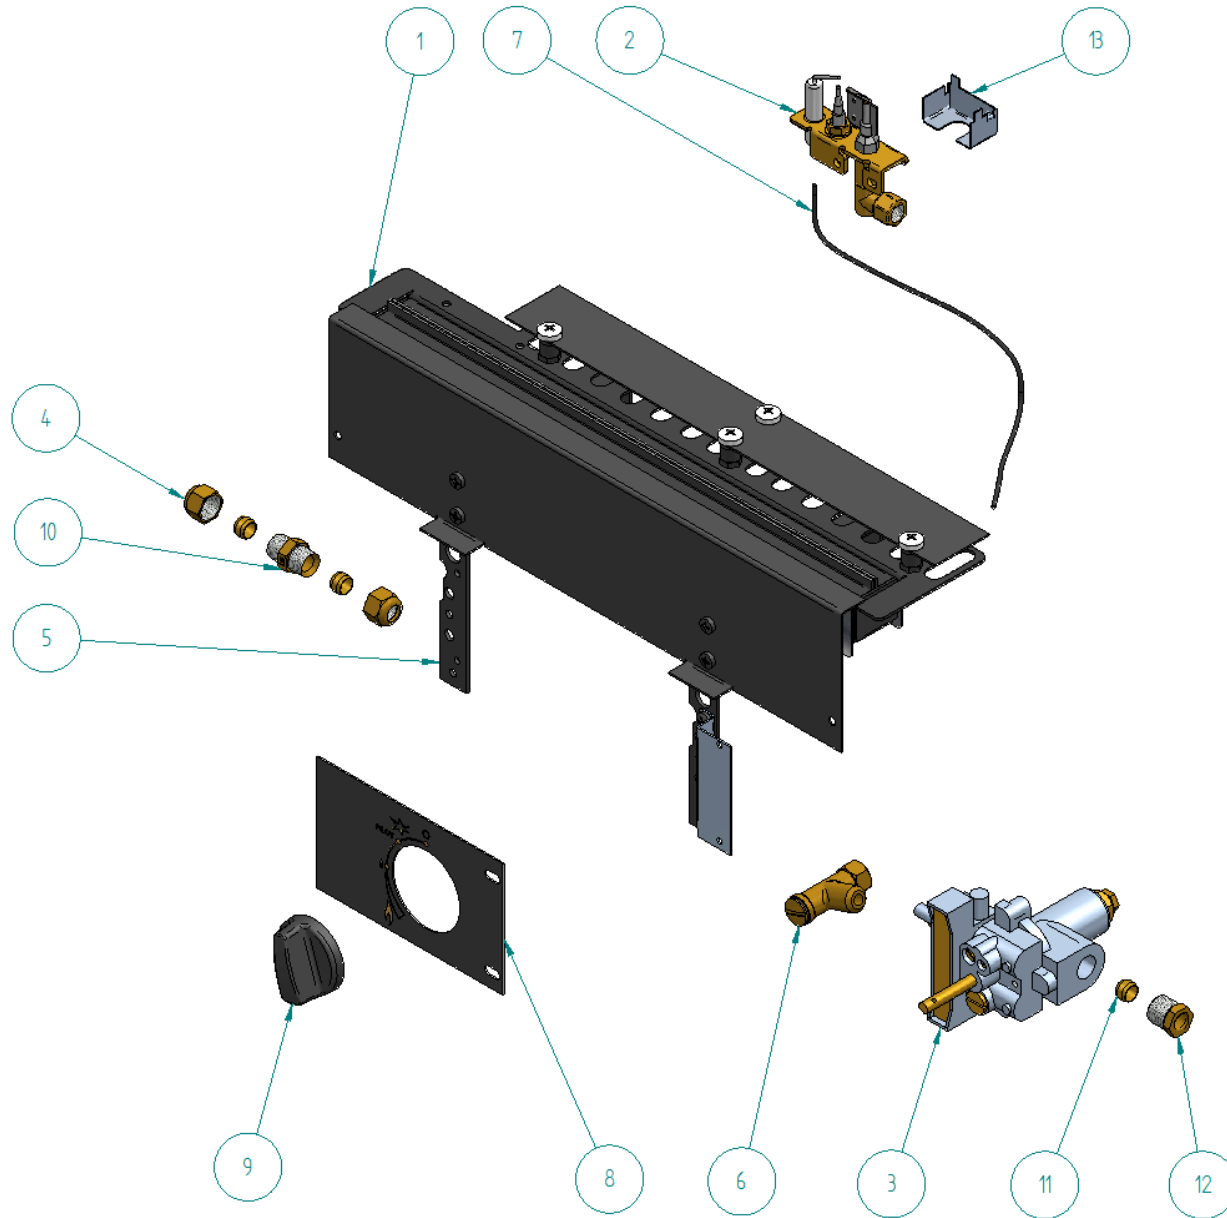

EUPHORIA - FLUELESS INSET GAS FIRE

Item Number	Part Number	Title
1	F450058	FIREBOX ASSY
2	TRAY065	TRAY ASSY
3	F940136	CAT GASKET
4	F780079	CATALYST
5	F960014	GLASS TRIM ASSY
6	F760076	M6x12 PAN HEAD POZI BZP
7	F550263	COAL SET - FLUELESS INSET
8	F550234	HOOD ASSY (TRADITIONAL)
9	F711231	TRADITIONAL SPACER
10	F760056	MAGNET 20 O.D. x 7 THK
11	F711240	GRILL
12	F800035	ISLINGTON FRET
13	F820190	TRADITIONAL TRIM ASSY
14	F711197	FRET BRACKET
15	F760176	M6 X 25 PAN HEAD POZI SCREW BZP

FOR INDIVIDUAL TRAY SPARES SEE PAGE 2

TRAY065 FLUELESS INSET GAS BURNER TRAY

Item Number	FPF Part No.	Title
1	F540036	BURNER ASSY
2	F730069	OXYPILOT (9110)
3	F730066	VALVE - FRONT CONTROL 350MM HT LEAD
4	F750023	1/4" BSP COMPRESSION NUT
5	F711228	BURNER BRACKET
6	F750064	RESTRICTOR ELBOW - FLARED
7	F750081	HT LEAD 350mm - FRONT FACING
8	F710532	DATA PLATE
9	F870022	REDUCED HEIGHT KNOB
10	F730036	Φ116 INLINE RESTRICTOR
11	F750015	OLIVE - 8mm
12	F760241	NUT - VALVE INLET
13	F710961	LINT ARRESTOR