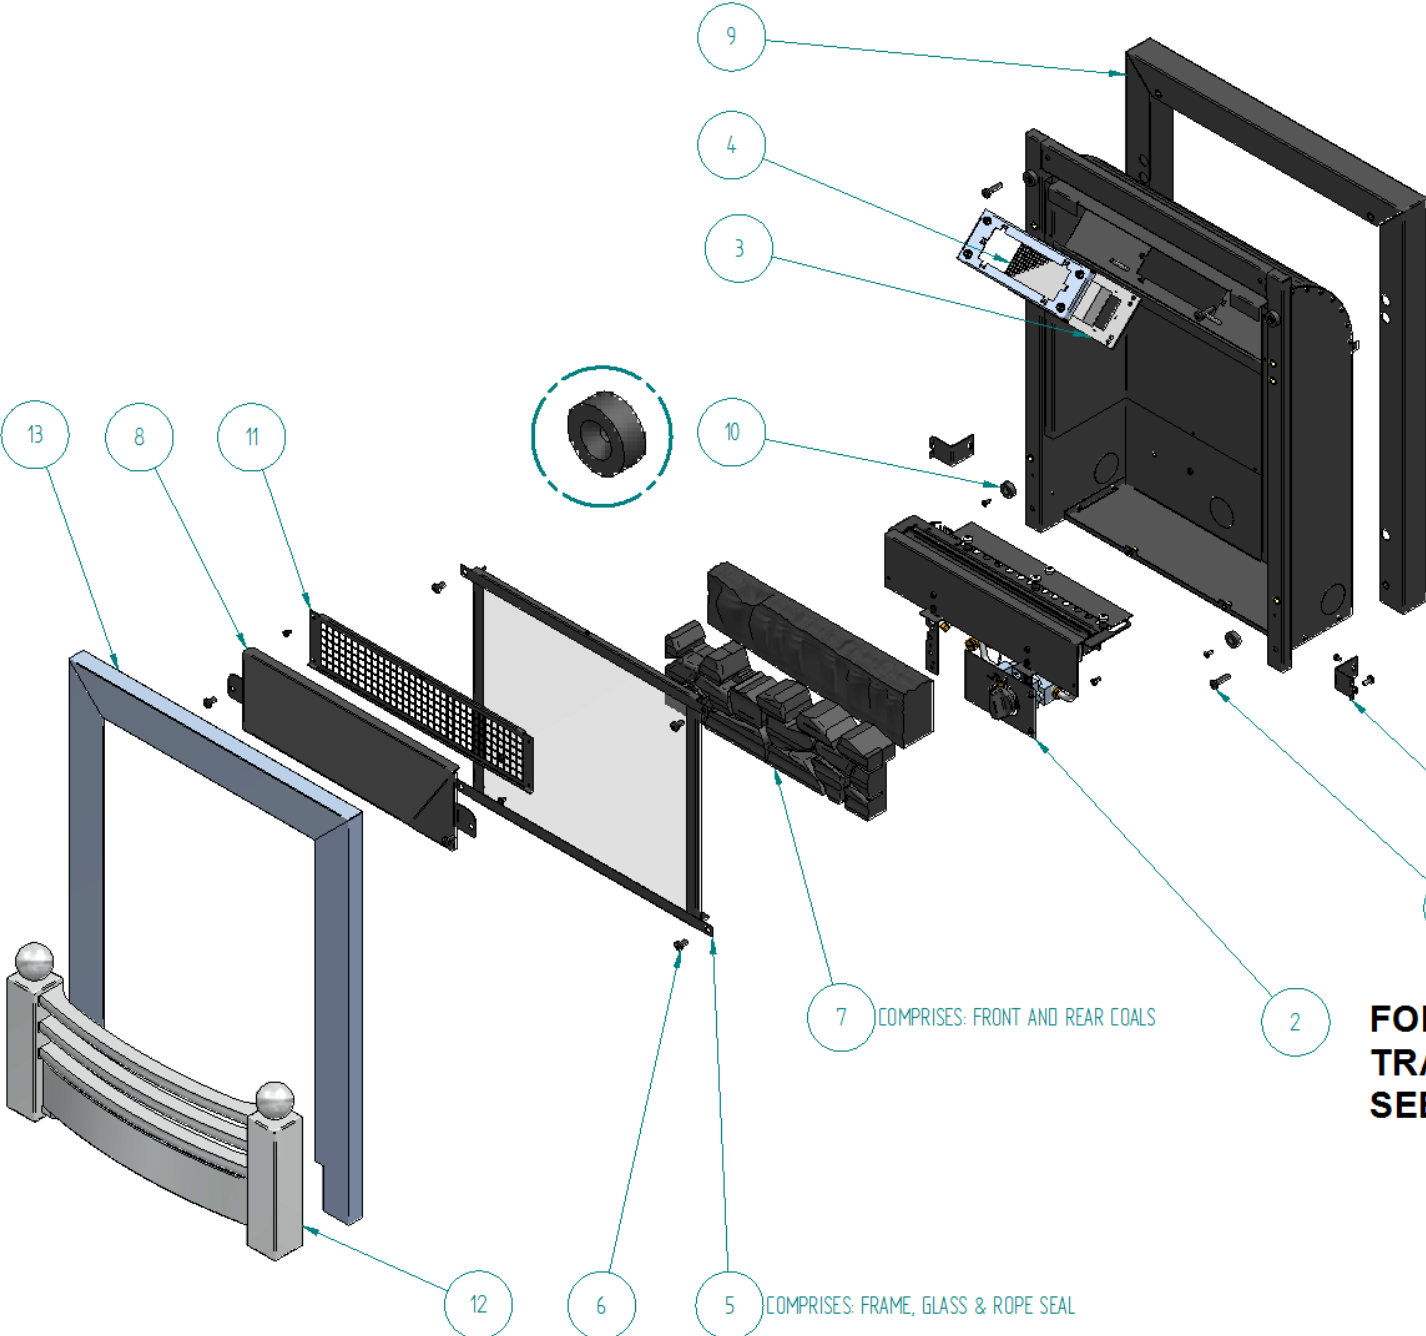

EUPHORIA - FLUELESS INSET GAS FIRE

Item Number	Part Number	Title
1	F450058	FIREBOX ASSY
2	TRAY065	TRAY ASSY
3	F940136	CAT GASKET
4	F780079	CATALYST
5	F960014	GLASS TRIM ASSY
6	F760076	M6x12 PAN HEAD POZI BZP
7	F550263	COAL SET - FLUELESS INSET
8	F550234	HOOD ASSY (TRADITIONAL)
9	F711231	TRADITIONAL SPACER
10	F760056	MAGNET 20 O.D. x 7 THK
11	F711240	GRILL
12	F800035	ISLINGTON FRET
13	F820190	TRADITIONAL TRIM ASSY
14	F711197	FRET BRACKET
15	F760176	M6 X 25 PAN HEAD POZI SCREW BZP

FOR INDIVIDUAL TRAY SPARES SEE PAGE 2

TRAY065 FLUELESS INSET GAS BURNER TRAY

Item Number	FPF Part No.	Title
1	F540036	BURNER ASSY
2	F730069	OXYPILOT (9110)
3	F730066	VALVE - FRONT CONTROL 350MM HT LEAD
4	F750023	1/4" BSP COMPRESSION NUT
5	F711228	BURNER BRACKET
6	F750064	RESTRICTOR ELBOW - FLARED
7	F750081	HT LEAD 350mm - FRONT FACING
8	F710532	DATA PLATE
9	F870022	REDUCED HEIGHT KNOB
10	F730036	Φ116 INLINE RESTRICTOR
11	F750015	OLIVE - 8mm
12	F760241	NUT - VALVE INLET
13	F710961	LINT ARRESTOR