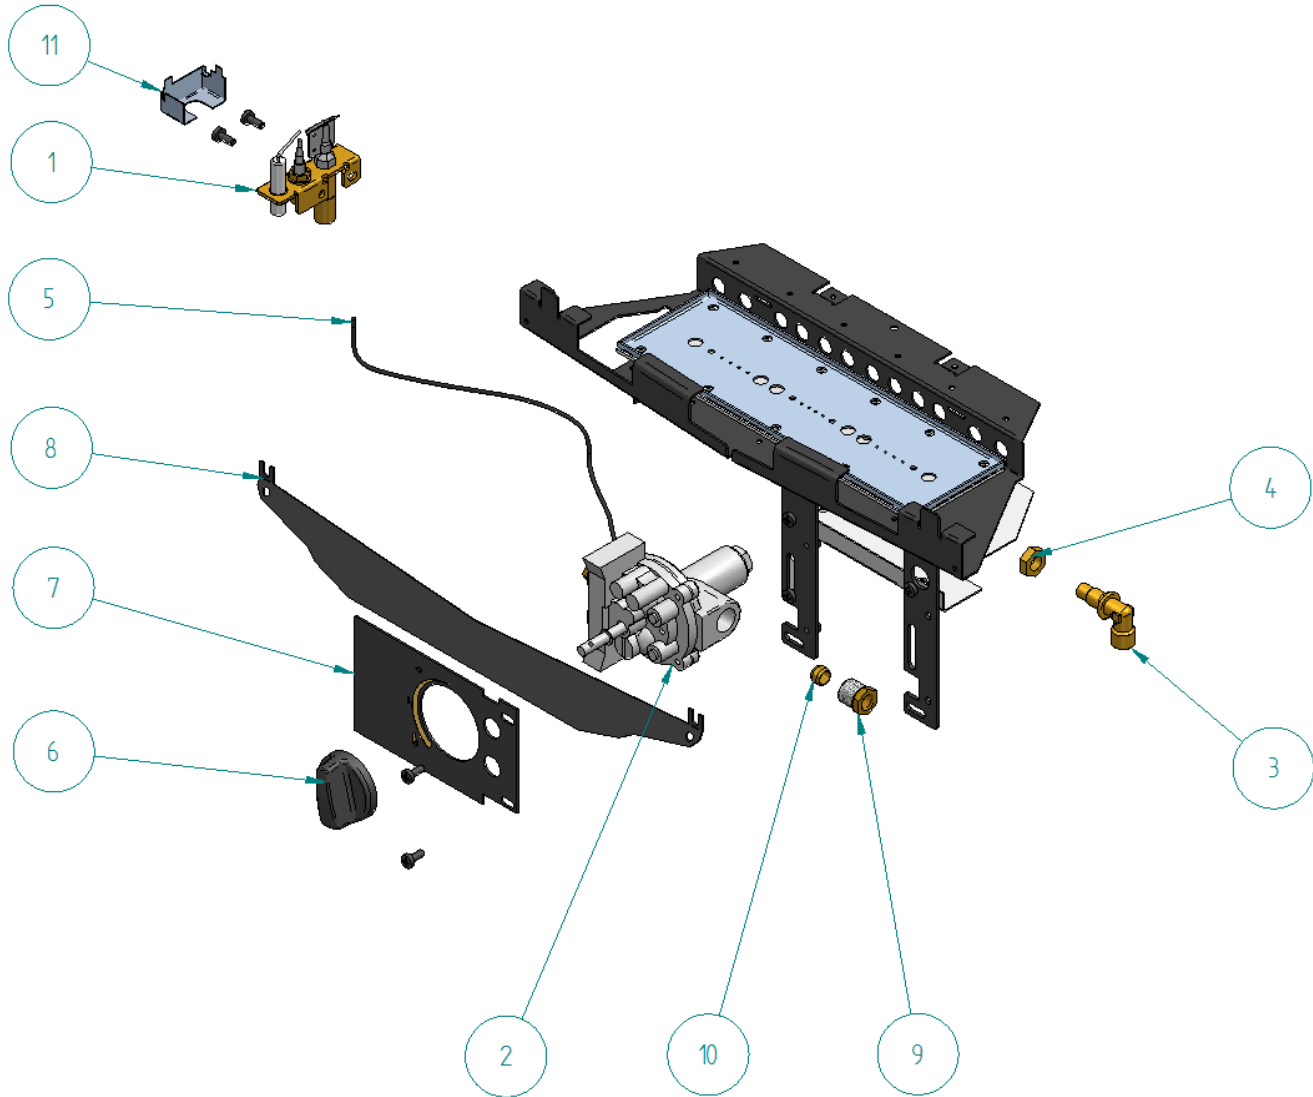

MULTIFLUE - PEBBLE

Item Number	FPF Part No.	Title
1	TRAYSLIM	COMPLETE TRAY - SLIMLINE
2	F760146	GROMMET ϕ 40mm
3	F780035	MATRIX - EXCELSIOR - SLIM - PEBBLE
4	F550057	PEBBLE SET (15) - SLIMLINE
5	F550302	TRIM SET 3 PIECE - CLIP ON
6	F711371	SPIGOT RESTRICTOR - SLIMLINE
7	F820288	ASHPAN ASSY
8	F550208	PANEL SET - SLIMLINE

**FOR ALL CERAMIC
PEBBLE SPARES OPTIONS
ETC. SEE PAGE 3**

**FOR INDIVIDUAL
TRAY SPARES
SEE PAGE 2**

SLIMLINE TRAY ASSEMBLY

Item Number	FPF Part No.	Title
1	F730057	ODS - 0P9090 - NG
2	F730066	VALVE (FRONT CONTROL)
3	F730047	INJECTOR - BRASS - 0.77mm
4	F760168	LOCKNUT 1/8" BSP ZINC PLATE
5	F750081	HT LEAD 350mm - FRONT FACING
6	F870022	REDUCED HEIGHT KNOB
7	F710404	DATA PLATE - SLIMLINE
8	F711326	HEAT DEFLECTOR - SLIMLINE
9	F760241	NUT - VALVE INLET
10	F750015	OLIVE - 8mm
11	F710961	LINT ARRESTOR

CERAMICS FOR MULTIFLUE

**PART NO. COAL020 (481172)
CERAMIC SET SLIMLINE PEBBLE**

COMPRISES THE FOLLOWING:-

- 1. P/N F780035 (481060) MATRIX SLIMLINE PEBBLE**
- 2. P/N F550208 (481065) PANELSET**
- 3. P/N F550057 (481049) PEBBLE - SLIMLINE (15)**

**PART NO. F550208 (481065)
PANELSET - SLIMLINE**

**NOTE:- USED ON COAL AND
PEBBLE MODELS**

**PART NO. F780035 (481060)
MATRIX - SLIMLINE - PEBBLE**

**PART NO. F550057 (481049)
PEBBLE SET - SLIMLINE (15
INDIVIDUAL PEBBLES)**