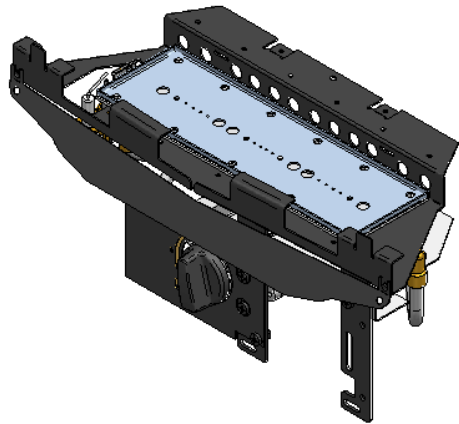

MULTIFLUE - PEBBLE

Item Number	FPF Part No.	Title
1	TRAYSLIM	COMPLETE TRAY - SLIMLINE
2	F760146	GROMMET ϕ 40mm
3	F780035	MATRIX - EXCELSIOR - SLIM - PEBBLE
4	F550057	PEBBLE SET (15) - SLIMLINE
5	F550302	TRIM SET 3 PIECE - CLIP ON
6	F711371	SPIGOT RESTRICTOR - SLIMLINE
7	F820288	ASHPAN ASSY
8	F550208	PANEL SET - SLIMLINE

**FOR ALL CERAMIC
PEBBLE SPARES OPTIONS
ETC. SEE PAGE 3**

**FOR INDIVIDUAL
TRAY SPARES
SEE PAGE 2**

SLIMLINE TRAY ASSEMBLY

Item Number	FPF Part No.	Title
1	F730057	ODS - 0P9090 - NG
2	F730066	VALVE (FRONT CONTROL)
3	F730047	INJECTOR - BRASS - 0.77mm
4	F760168	LOCKNUT 1/8" BSP ZINC PLATE
5	F750081	HT LEAD 350mm - FRONT FACING
6	F870022	REDUCED HEIGHT KNOB
7	F710404	DATA PLATE - SLIMLINE
8	F711326	HEAT DEFLECTOR - SLIMLINE
9	F760241	NUT - VALVE INLET
10	F750015	OLIVE - 8mm
11	F710961	LINT ARRESTOR

CERAMICS FOR MULTIFLUE

**PART NO. COAL020 (481172)
CERAMIC SET SLIMLINE PEBBLE**

COMPRISES THE FOLLOWING:-

- 1. P/N F780035 (481060) MATRIX SLIMLINE PEBBLE**
- 2. P/N F550208 (481065) PANELSET**
- 3. P/N F550057 (481049) PEBBLE - SLIMLINE (15)**

**PART NO. F550208 (481065)
PANELSET - SLIMLINE**

**NOTE:- USED ON COAL AND
PEBBLE MODELS**

**PART NO. F780035 (481060)
MATRIX - SLIMLINE - PEBBLE**

**PART NO. F550057 (481049)
PEBBLE SET - SLIMLINE (15
INDIVIDUAL PEBBLES)**