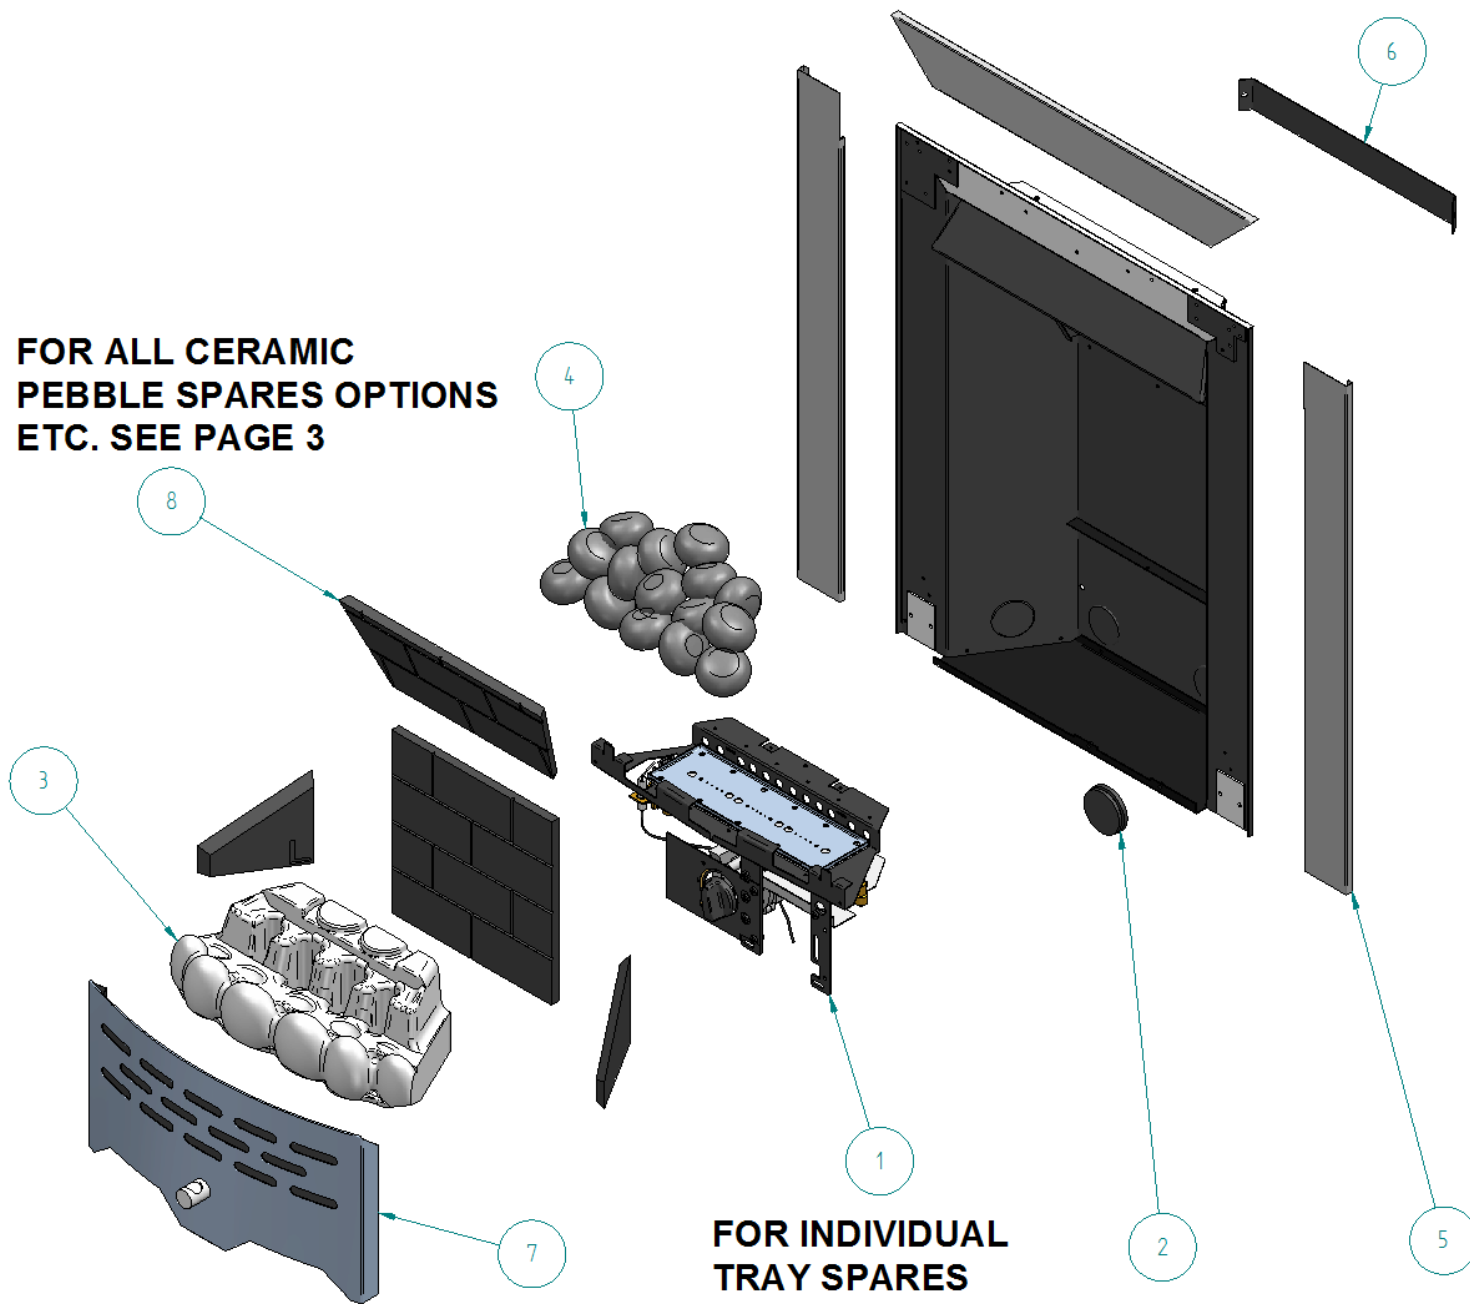

MULTIFLUE - PEBBLE

Item Number	FPF Part No.	Title
1	TRAYSLIM	COMPLETE TRAY - SLIMLINE
2	F760146	GROMMET ϕ 40mm
3	F780035	MATRIX - EXCELSIOR - SLIM - PEBBLE
4	F550057	PEBBLE SET (15) - SLIMLINE
5	F550302	TRIM SET 3 PIECE - CLIP ON
6	F711371	SPIGOT RESTRICTOR - SLIMLINE
7	F820288	ASHPAN ASSY
8	F550208	PANEL SET - SLIMLINE

**FOR ALL CERAMIC
PEBBLE SPARES OPTIONS
ETC. SEE PAGE 3**

**FOR INDIVIDUAL
TRAY SPARES
SEE PAGE 2**

SLIMLINE TRAY ASSEMBLY

Item Number	FPF Part No.	Title
1	F730057	ODS - 0P9090 - NG
2	F730066	VALVE (FRONT CONTROL)
3	F730047	INJECTOR - BRASS - 0.77mm
4	F760168	LOCKNUT 1/8" BSP ZINC PLATE
5	F750081	HT LEAD 350mm - FRONT FACING
6	F870022	REDUCED HEIGHT KNOB
7	F710404	DATA PLATE - SLIMLINE
8	F711326	HEAT DEFLECTOR - SLIMLINE
9	F760241	NUT - VALVE INLET
10	F750015	OLIVE - 8mm
11	F710961	LINT ARRESTOR

CERAMICS FOR MULTIFLUE

**PART NO. COAL020 (481172)
CERAMIC SET SLIMLINE PEBBLE**

COMPRISES THE FOLLOWING:-

- 1. P/N F780035 (481060) MATRIX SLIMLINE PEBBLE**
- 2. P/N F550208 (481065) PANELSET**
- 3. P/N F550057 (481049) PEBBLE - SLIMLINE (15)**

**PART NO. F550208 (481065)
PANELSET - SLIMLINE**

**NOTE:- USED ON COAL AND
PEBBLE MODELS**

**PART NO. F780035 (481060)
MATRIX - SLIMLINE - PEBBLE**

**PART NO. F550057 (481049)
PEBBLE SET - SLIMLINE (15
INDIVIDUAL PEBBLES)**