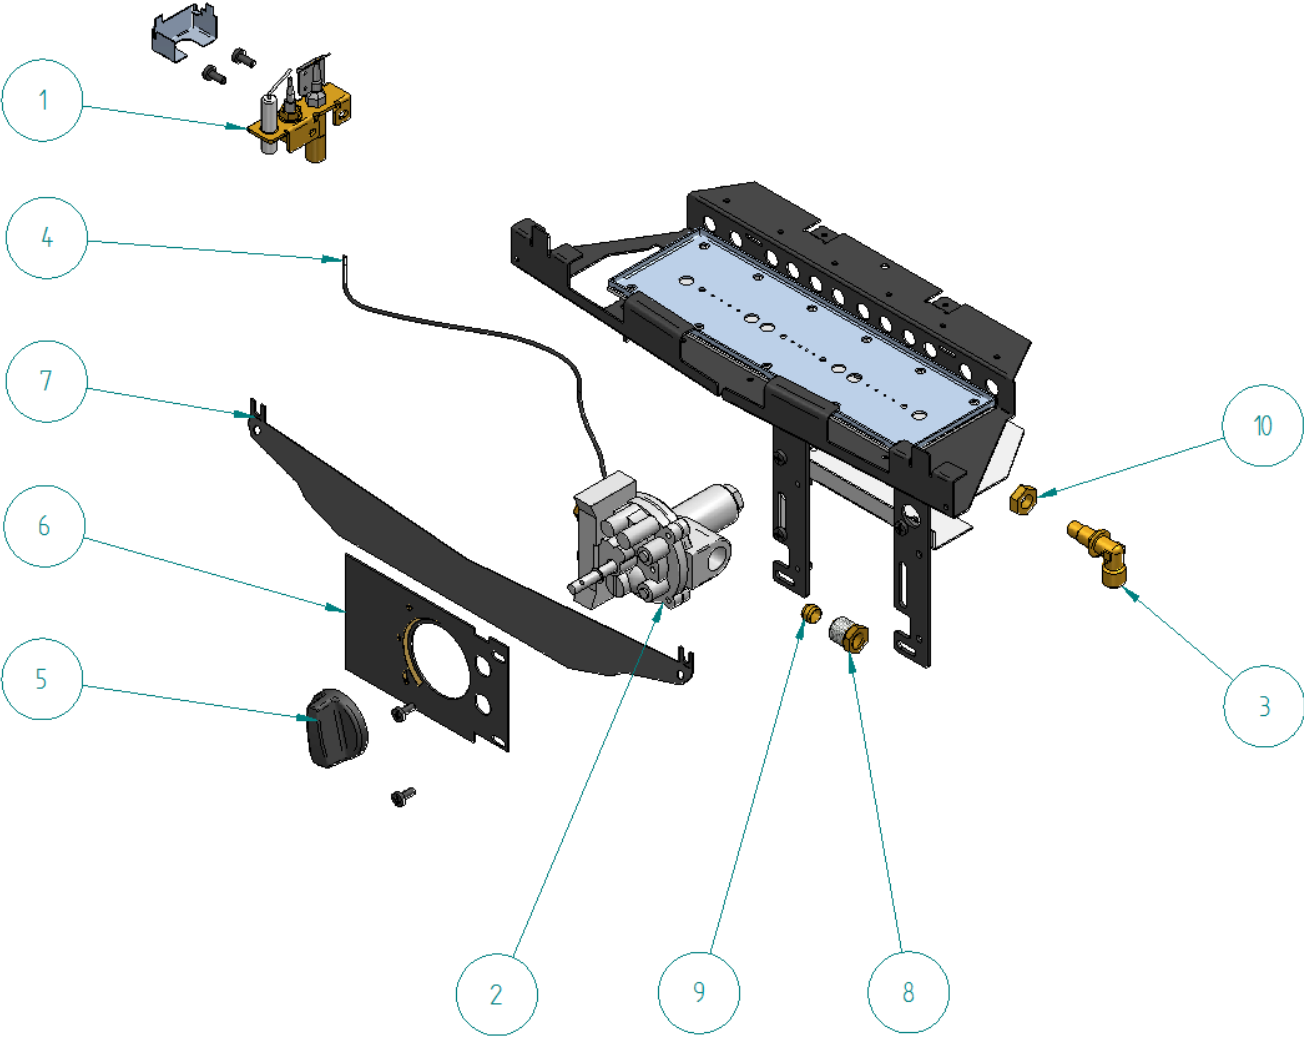

SOHO MULTIFLUE

Item Number	FPF Part No.	Title
1	TRAYSLIM	COMPLETE TRAY - SLIMLINE
2	F760146	GROMMET ϕ 40mm
3	F820243	SOHO - CHROME
4		S/L COAL MATRIX
5	F780094	COAL SET (15) - SLIMLINE

FOR ALL CERAMIC COAL SPARES OPTIONS ETC. SEE PAGE 3

FOR INDIVIDUAL TRAY SPARES SEE PAGE 2

SLIMLINE TRAY ASSEMBLY

Item Number	FPF Part No.	Title
1	F730057	ODS - OP9090 - NG
2	F730066	VALVE (FRONT CONTROL)
3	F730047	INJECTOR - BRASS - 0.77mm
4	F750081	HT LEAD 350mm - FRONT FACING
5	F870022	REDUCED HEIGHT KNOB
6	F710404	DATA PLATE - SLIMLINE
7	F711326	HEAT DEFLECTOR - SLIMLINE
8	F760241	NUT - VALVE INLET
9	F750015	OLIVE - 8mm
10	F760168	LOCKNUT 1/8" BSP ZINC PLATE

CERAMICS FOR SLIMLINE TRAY

**PART NO. COAL001 (481153)
CERAMIC SET SLIMLINE COAL**

COMPRISES OF THE FOLLOWING:-

- 1. P/N F780093 (481071) MATRIX SLIMLINE COAL**
- 2. P/N F550208 (481065) PANELSET**
- 3. P/N F780094 (481044) COAL - SLIMLINE (15)**

**PART NO. F550208 (481065)
PANELSET - SLIMLINE**

**NOTE:- USED ON COAL AND
PEBBLE MODELS**

**PART NO. F780093 (481071)
MATRIX - SLIMLINE - COAL**

**PART NO. F780094 (481044)
COAL SET - SLIMLINE (15
INDIVIDUAL COALS)**