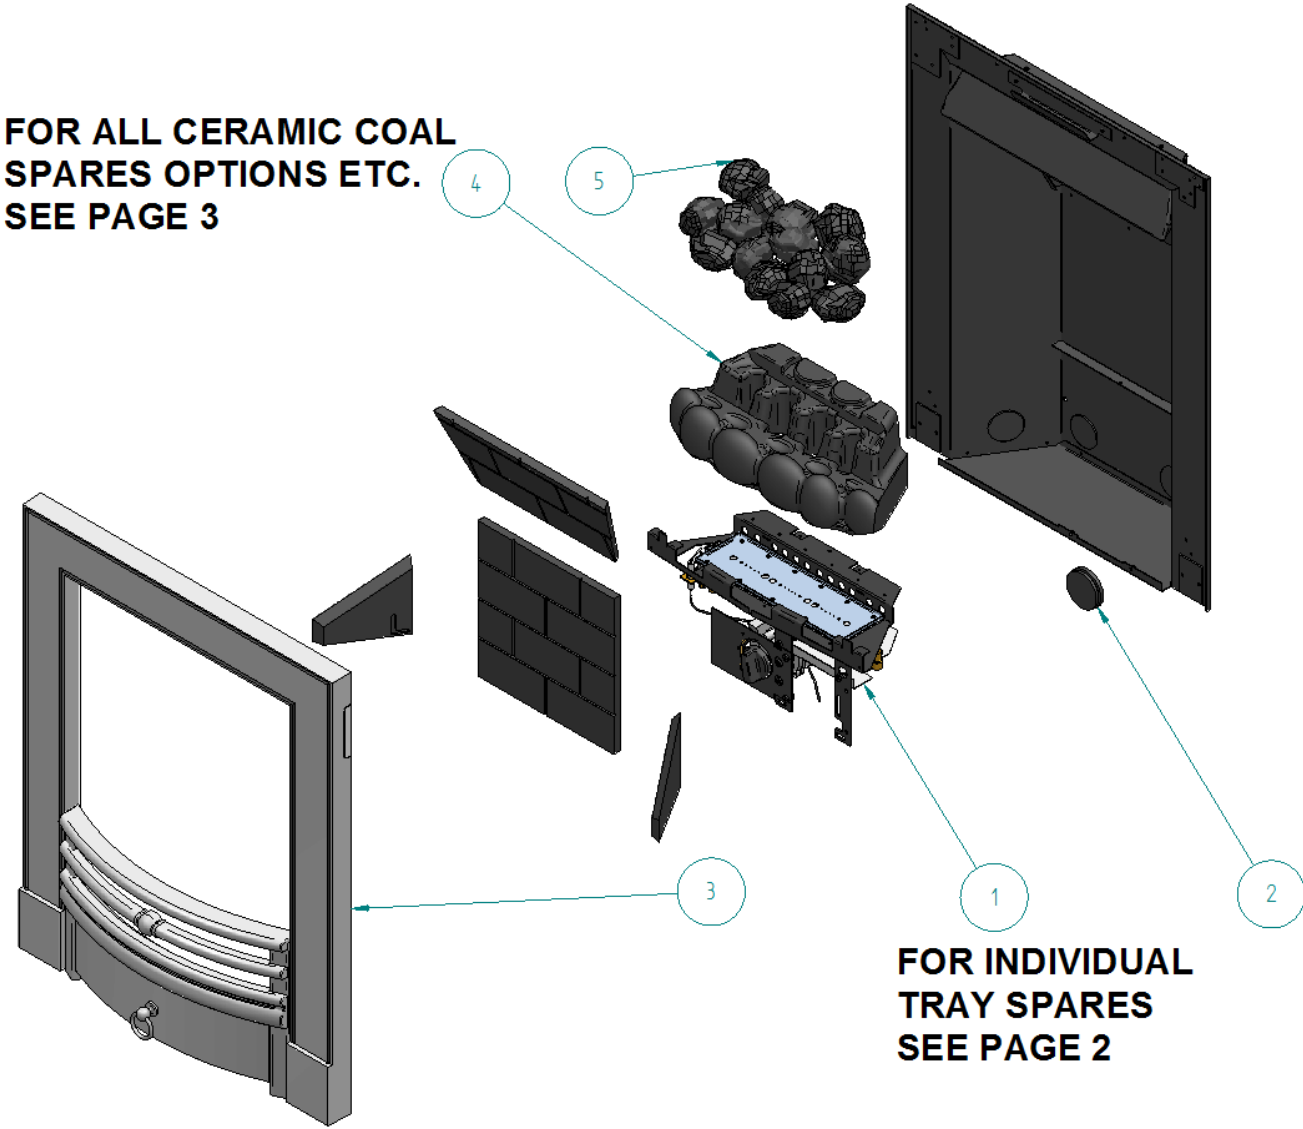

SOHO MULTIFLUE

Item Number	FPF Part No.	Title
1	TRAYSLIM	COMPLETE TRAY - SLIMLINE
2	F760146	GROMMET ϕ 40mm
3	F820243	SOHO - CHROME
4		S/L COAL MATRIX
5	F780094	COAL SET (15) - SLIMLINE

FOR ALL CERAMIC COAL SPARES OPTIONS ETC. SEE PAGE 3

FOR INDIVIDUAL TRAY SPARES SEE PAGE 2

SLIMLINE TRAY ASSEMBLY

Item Number	FPF Part No.	Title
1	F730057	ODS - OP9090 - NG
2	F730066	VALVE (FRONT CONTROL)
3	F730047	INJECTOR - BRASS - 0.77mm
4	F750081	HT LEAD 350mm - FRONT FACING
5	F870022	REDUCED HEIGHT KNOB
6	F710404	DATA PLATE - SLIMLINE
7	F711326	HEAT DEFLECTOR - SLIMLINE
8	F760241	NUT - VALVE INLET
9	F750015	OLIVE - 8mm
10	F760168	LOCKNUT 1/8" BSP ZINC PLATE

CERAMICS FOR SLIMLINE TRAY

**PART NO. COAL001 (481153)
CERAMIC SET SLIMLINE COAL**

COMPRISES OF THE FOLLOWING:-

- 1. P/N F780093 (481071) MATRIX SLIMLINE COAL**
- 2. P/N F550208 (481065) PANELSET**
- 3. P/N F780094 (481044) COAL - SLIMLINE (15)**