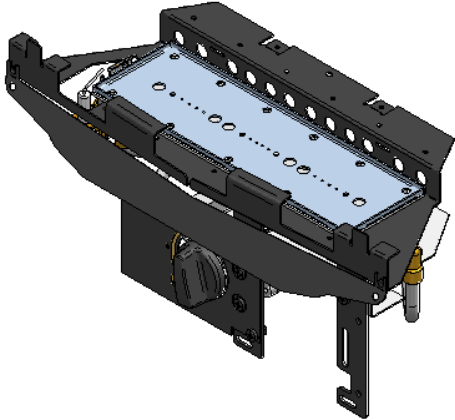

SOHO MULTIFLUE

Item Number	FPF Part No.	Title
1	TRAYSLIM	COMPLETE TRAY - SLIMLINE
2	F760146	GROMMET ϕ 40mm
3	F820243	SOHO - CHROME
4		S/L COAL MATRIX
5	F780094	COAL SET (15) - SLIMLINE

FOR ALL CERAMIC COAL SPARES OPTIONS ETC. SEE PAGE 3

FOR INDIVIDUAL TRAY SPARES SEE PAGE 2

SLIMLINE TRAY ASSEMBLY

Item Number	FPF Part No.	Title
1	F730057	ODS - OP9090 - NG
2	F730066	VALVE (FRONT CONTROL)
3	F730047	INJECTOR - BRASS - 0.77mm
4	F750081	HT LEAD 350mm - FRONT FACING
5	F870022	REDUCED HEIGHT KNOB
6	F710404	DATA PLATE - SLIMLINE
7	F711326	HEAT DEFLECTOR - SLIMLINE
8	F760241	NUT - VALVE INLET
9	F750015	OLIVE - 8mm
10	F760168	LOCKNUT 1/8" BSP ZINC PLATE

CERAMICS FOR SLIMLINE TRAY

**PART NO. COAL001 (481153)
CERAMIC SET SLIMLINE COAL**

COMPRISES OF THE FOLLOWING:-

- 1. P/N F780093 (481071) MATRIX SLIMLINE COAL**
- 2. P/N F550208 (481065) PANELSET**
- 3. P/N F780094 (481044) COAL - SLIMLINE (15)**

**PART NO. F550208 (481065)
PANELSET - SLIMLINE**

**NOTE:- USED ON COAL AND
PEBBLE MODELS**

**PART NO. F780093 (481071)
MATRIX - SLIMLINE - COAL**

**PART NO. F780094 (481044)
COAL SET - SLIMLINE (15
INDIVIDUAL COALS)**