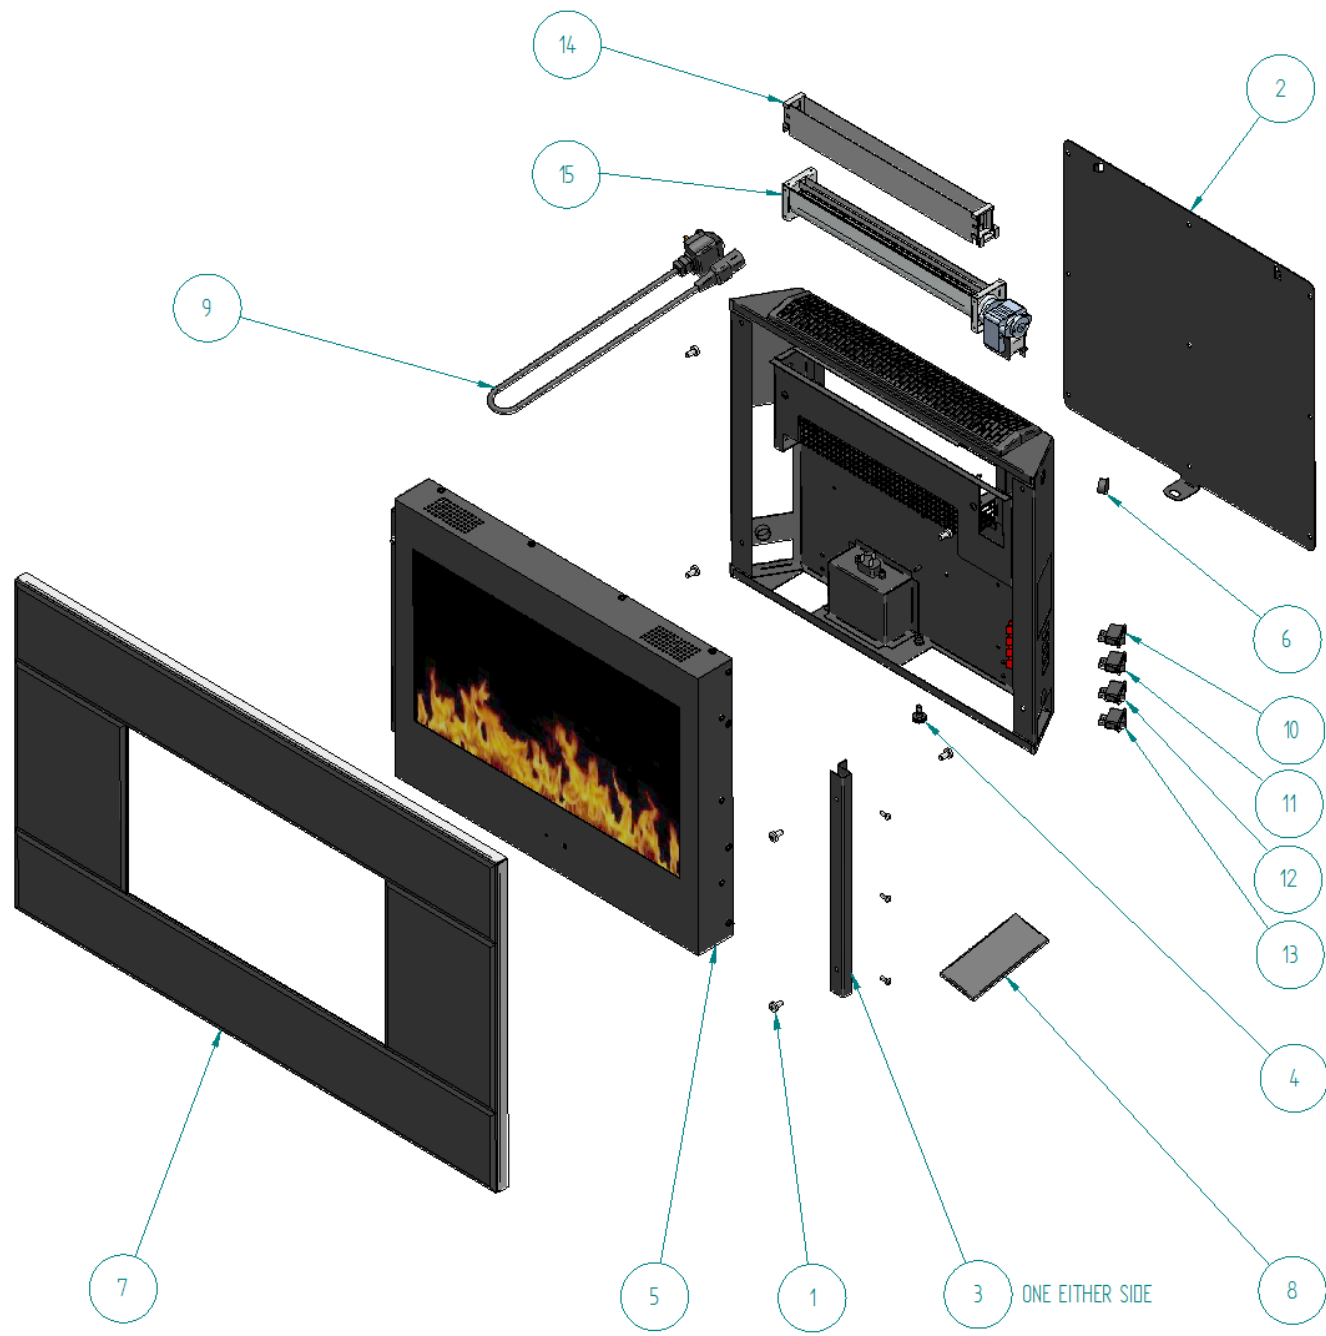

EVOKE ELECTRIC FIRE

Item Number	FPF Part No.	Title
1	F760076	M6x12 PAN HEAD POZI BZP
2	F711436	MOUNTING PLATE
3		TRIM MOUNTING BRACKET
4	F760086	M6 SHOULDER BOLT
5	F930151	20 INCH LCD PANEL
6	F870024	DOVE PLUG (BLACK NYLON 66)
7	F820291	FRAME ASSY - EVOKE LCD
8	F960020	HANDSET - EVOKE
9	F930163	MAINS CABLE
10	F930121	SWITCH - ON/OFF
11	F930122	SWITCH - FAN
12	F930123	SWITCH - I RED
13	F930124	SWITCH - II RED
14	F930157	ELEMENT - TV300/B TS PTC 1900w
15	F930119	FAN - HEATER 30 x 300mm