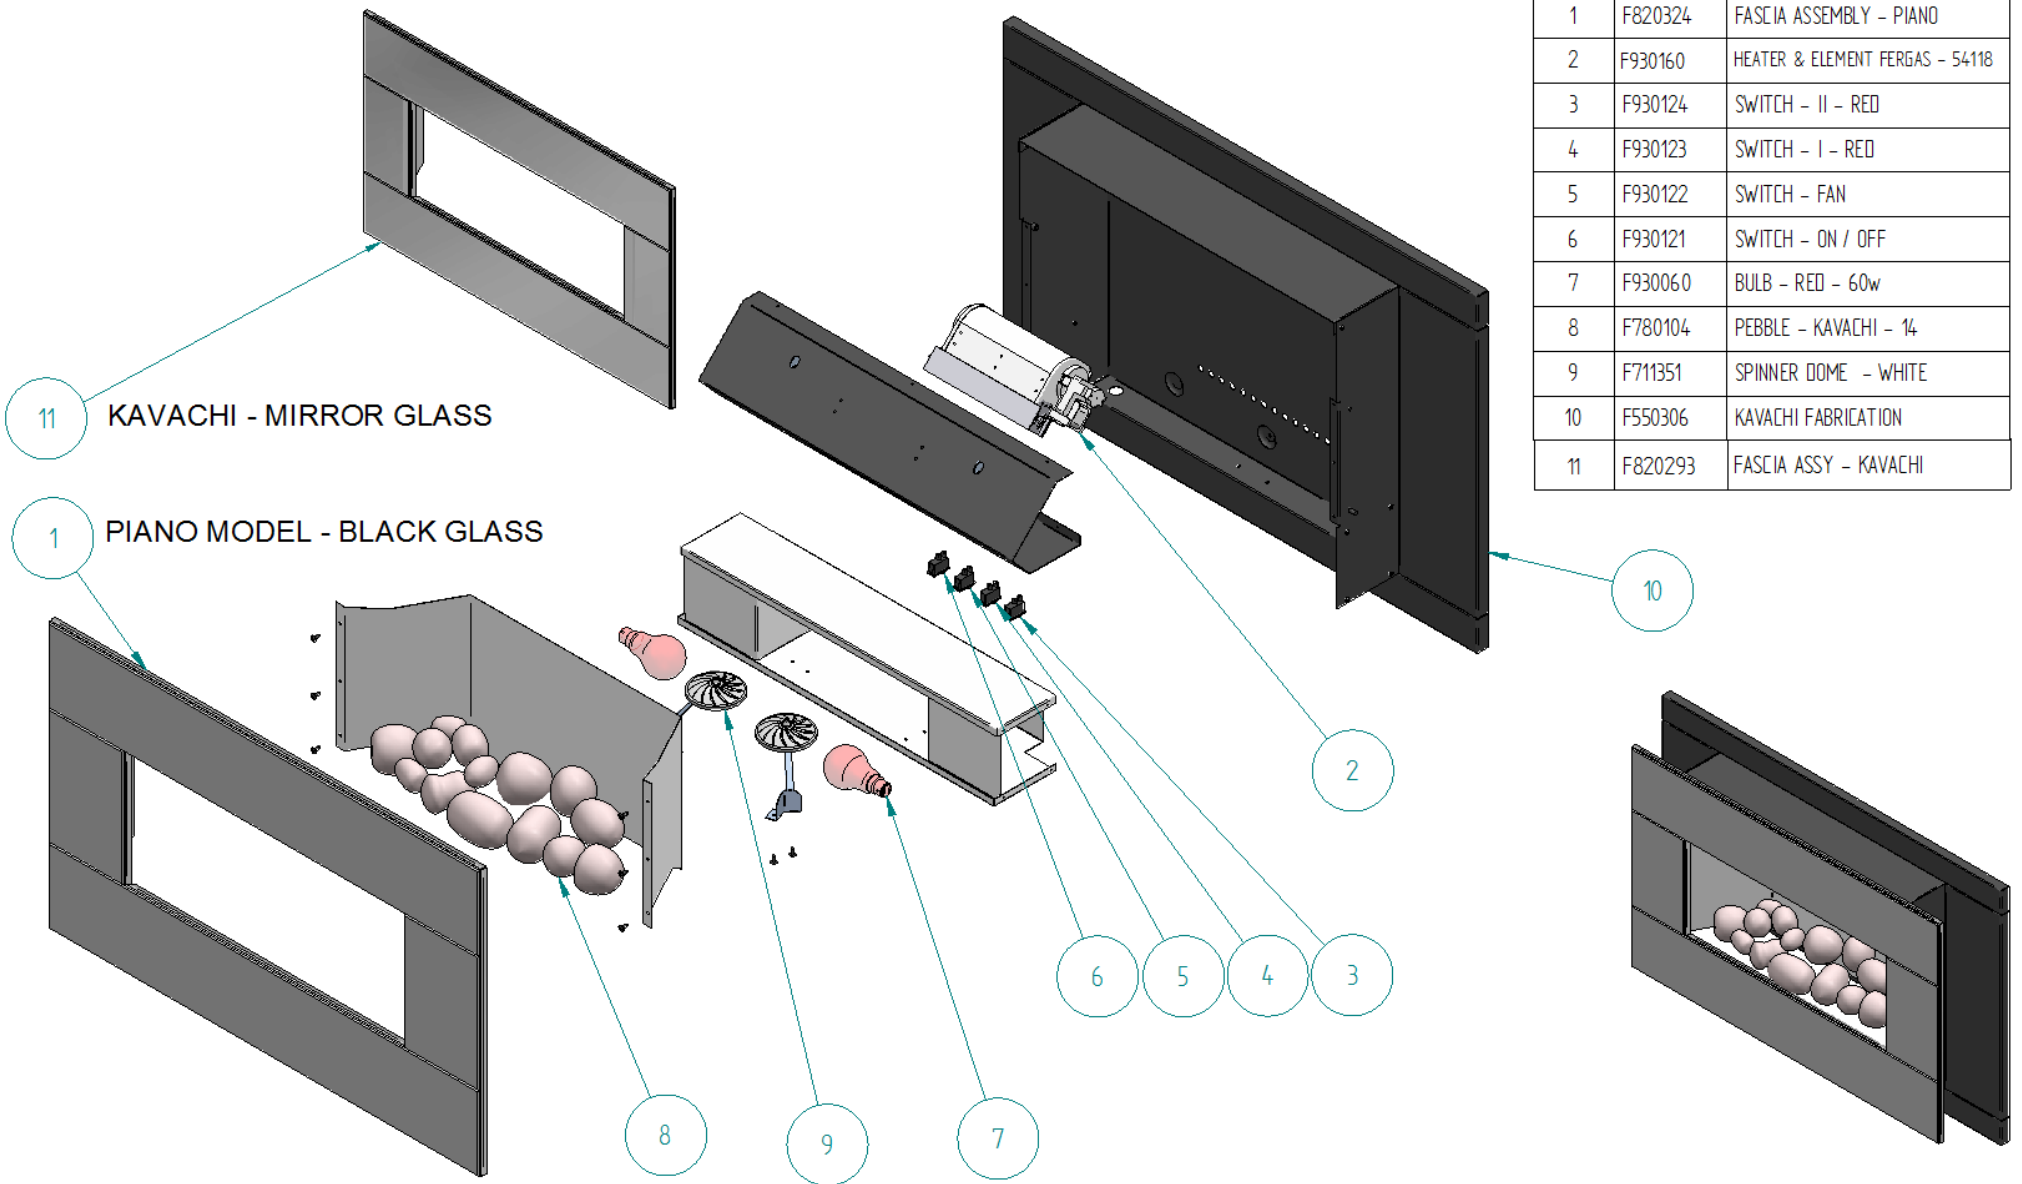

PIANO & KAVACHI ELECTRIC FIRE

Item Number	FPF Part No.	Title
1	F820324	FASCIA ASSEMBLY - PIANO
2	F930160	HEATER & ELEMENT FERGAS - 54118
3	F930124	SWITCH - II - RED
4	F930123	SWITCH - I - RED
5	F930122	SWITCH - FAN
6	F930121	SWITCH - ON / OFF
7	F930060	BULB - RED - 60w
8	F780104	PEBBLE - KAVACHI - 14
9	F711351	SPINNER DOME - WHITE
10	F550306	KAVACHI FABRICATION
11	F820293	FASCIA ASSY - KAVACHI