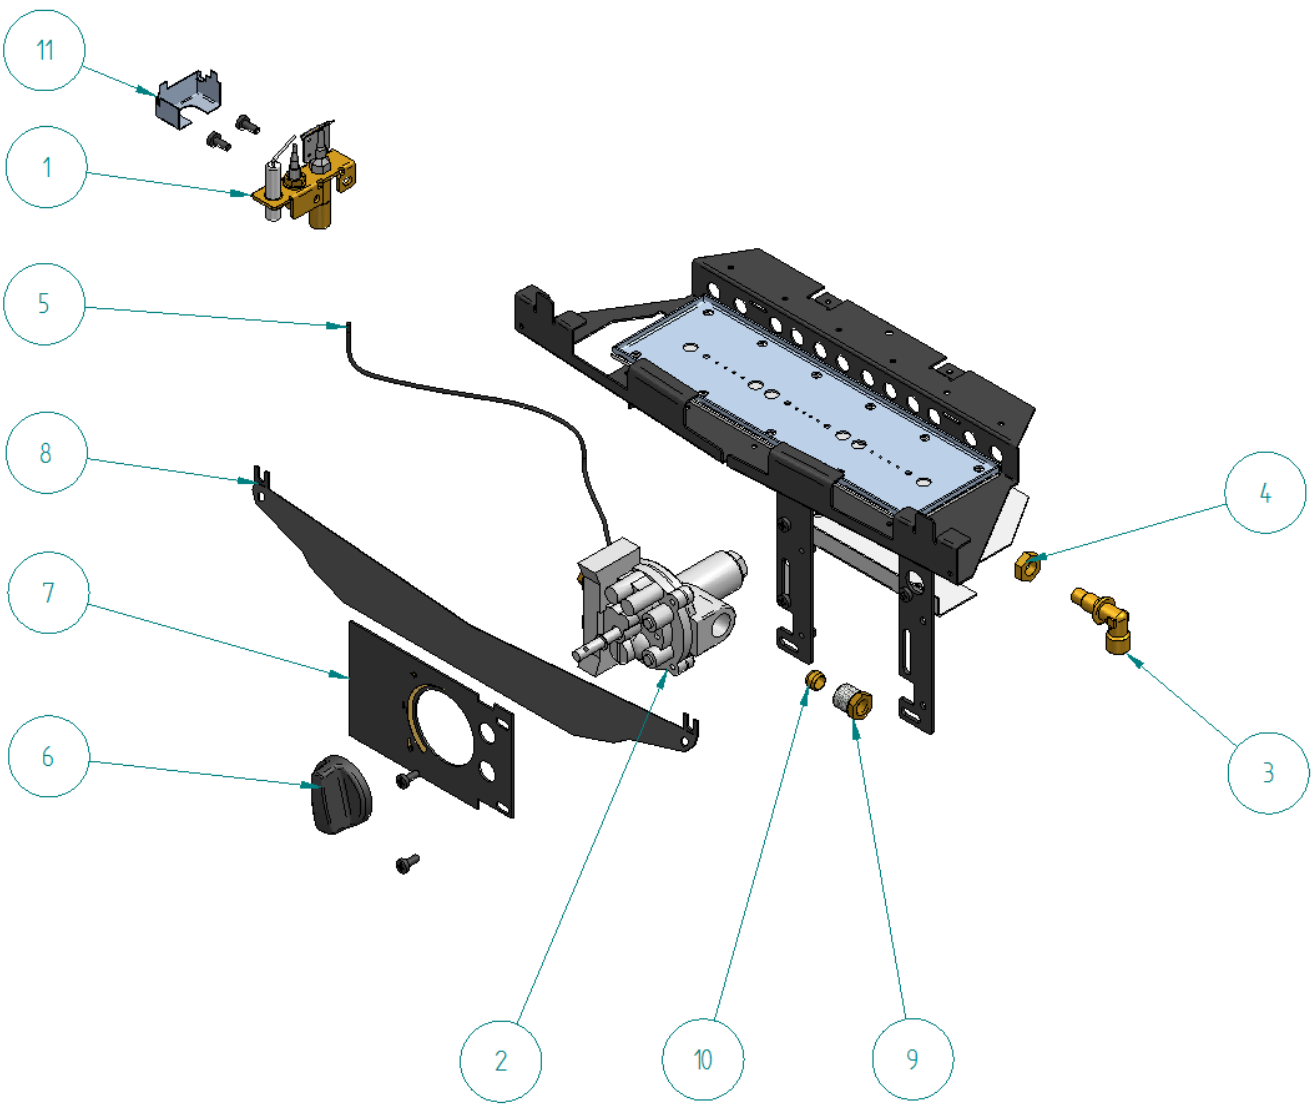

LULWORTH MULTIFLUE

| Item Number | Parts Center Part No. | Title |
|-------------|-----------------------|------------------------------------|
| 1 | 481152 | GROMMET ϕ 40mm |
| 2 | 496590 | SPIGOT RESTRICTOR - SLIMLINE |
| 3 | 481148 | COMPLETE TRAY - SLIMLINE |
| 4 | 481060 | MATRIX - EXCELSIOR - SLIM - PEBBLE |
| 5 | 481049 | PEBBLE SET (15) - SLIMLINE |
| 6 | 496860 | FRAME ASSY - STAINLESS STEEL |
| 7 | | VOGUE FIREBOX ASSY |
| 8 | F550208 | PANELSET - SLIMLINE |

**FOR ALL CERAMIC
PEBBLE SPARES OPTIONS
ETC. SEE PAGE 3**

**FOR INDIVIDUAL
TRAY SPARES
SEE PAGE 2**

SLIMLINE TRAY ASSEMBLY

| Item Number | FPF Part No. | Title |
|-------------|--------------|------------------------------|
| 1 | F730057 | ODS - 0P9090 - NG |
| 2 | F730066 | VALVE (FRONT CONTROL) |
| 3 | F730047 | INJECTOR - BRASS - 0.77mm |
| 4 | F760168 | LOCKNUT 1/8" BSP ZINC PLATE |
| 5 | F750081 | HT LEAD 350mm - FRONT FACING |
| 6 | F870022 | REDUCED HEIGHT KNOB |
| 7 | F710404 | DATA PLATE - SLIMLINE |
| 8 | F71B26 | HEAT DEFLECTOR - SLIMLINE |
| 9 | F760241 | NUT - VALVE INLET |
| 10 | F750015 | OLIVE - 8mm |
| 11 | F710961 | LINT ARRESTOR |

**PART NO. COAL020 (481172)
CERAMIC SET SLIMLINE PEBBLE**

COMPRISES THE FOLLOWING:-

- 1. P/N F780035 (481060) MATRIX SLIMLINE PEBBLE**
- 2. P/N F550208 (481065) PANELSET**
- 3. P/N F550057 (481049) PEBBLE - SLIMLINE (15)**

**PART NO. F550208 (481065)
PANELSET - SLIMLINE**

**NOTE:- USED ON COAL AND
PEBBLE MODELS**

**PART NO. F780035 (481060)
MATRIX - SLIMLINE - PEBBLE**

**PART NO. F550057 (481049)
PEBBLE SET - SLIMLINE (15
INDIVIDUAL PEBBLES)**