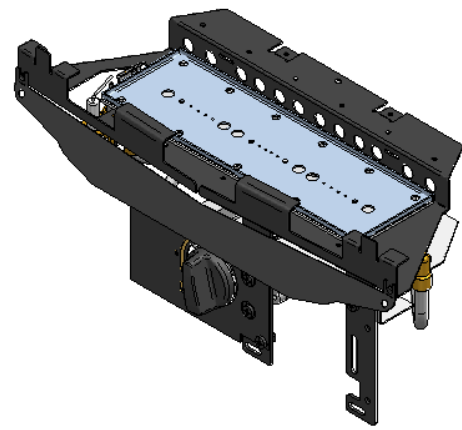

LULWORTH MULTIFLUE

| Item Number | Parts Center Part No. | Title |
|-------------|-----------------------|------------------------------------|
| 1 | 481152 | GROMMET ϕ 40mm |
| 2 | 496590 | SPIGOT RESTRICTOR - SLIMLINE |
| 3 | 481148 | COMPLETE TRAY - SLIMLINE |
| 4 | 481060 | MATRIX - EXCELSIOR - SLIM - PEBBLE |
| 5 | 481049 | PEBBLE SET (15) - SLIMLINE |
| 6 | 496860 | FRAME ASSY - STAINLESS STEEL |
| 7 | | VOGUE FIREBOX ASSY |
| 8 | F550208 | PANELSET - SLIMLINE |

**FOR ALL CERAMIC
PEBBLE SPARES OPTIONS
ETC. SEE PAGE 3**

**FOR INDIVIDUAL
TRAY SPARES
SEE PAGE 2**

SLIMLINE TRAY ASSEMBLY

| Item Number | FPF Part No. | Title |
|-------------|--------------|------------------------------|
| 1 | F730057 | ODS - 0P9090 - NG |
| 2 | F730066 | VALVE (FRONT CONTROL) |
| 3 | F730047 | INJECTOR - BRASS - 0.77mm |
| 4 | F760168 | LOCKNUT 1/8" BSP ZINC PLATE |
| 5 | F750081 | HT LEAD 350mm - FRONT FACING |
| 6 | F870022 | REDUCED HEIGHT KNOB |
| 7 | F710404 | DATA PLATE - SLIMLINE |
| 8 | F71B26 | HEAT DEFLECTOR - SLIMLINE |
| 9 | F760241 | NUT - VALVE INLET |
| 10 | F750015 | OLIVE - 8mm |
| 11 | F710961 | LINT ARRESTOR |

**PART NO. COAL020 (481172)
CERAMIC SET SLIMLINE PEBBLE**

COMPRISES THE FOLLOWING:-

- 1. P/N F780035 (481060) MATRIX SLIMLINE PEBBLE**
- 2. P/N F550208 (481065) PANELSET**
- 3. P/N F550057 (481049) PEBBLE - SLIMLINE (15)**

**PART NO. F550208 (481065)
PANELSET - SLIMLINE**

**NOTE:- USED ON COAL AND
PEBBLE MODELS**

**PART NO. F780035 (481060)
MATRIX - SLIMLINE - PEBBLE**

**PART NO. F550057 (481049)
PEBBLE SET - SLIMLINE (15
INDIVIDUAL PEBBLES)**