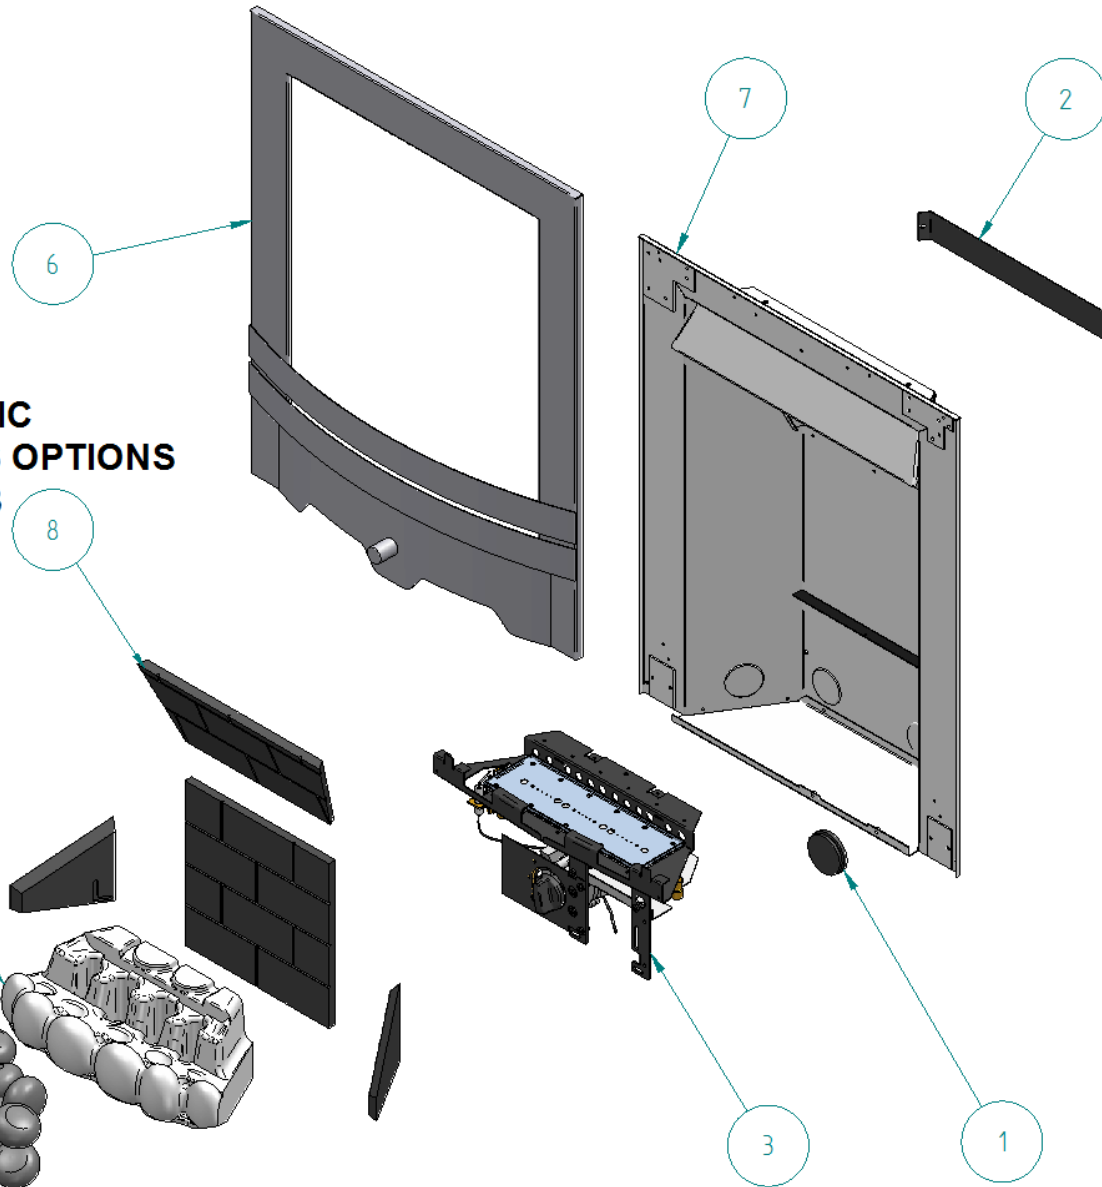

**FOR ALL CERAMIC
PEBBLE SPARES OPTIONS
ETC. SEE PAGE 3**

**FOR INDIVIDUAL
TRAY SPARES
SEE PAGE 2**

SLIMLINE TRAY ASSEMBLY

| Item Number | FPF Part No. | Title |
|-------------|--------------|------------------------------|
| 1 | F730057 | ODS - 0P9090 - NG |
| 2 | F730066 | VALVE (FRONT CONTROL) |
| 3 | F730047 | INJECTOR - BRASS - 0.77mm |
| 4 | F760168 | LOCKNUT 1/8" BSP ZINC PLATE |
| 5 | F750081 | HT LEAD 350mm - FRONT FACING |
| 6 | F870022 | REDUCED HEIGHT KNOB |
| 7 | F710404 | DATA PLATE - SLIMLINE |
| 8 | F71B26 | HEAT DEFLECTOR - SLIMLINE |
| 9 | F760241 | NUT - VALVE INLET |
| 10 | F750015 | OLIVE - 8mm |
| 11 | F710961 | LINT ARRESTOR |