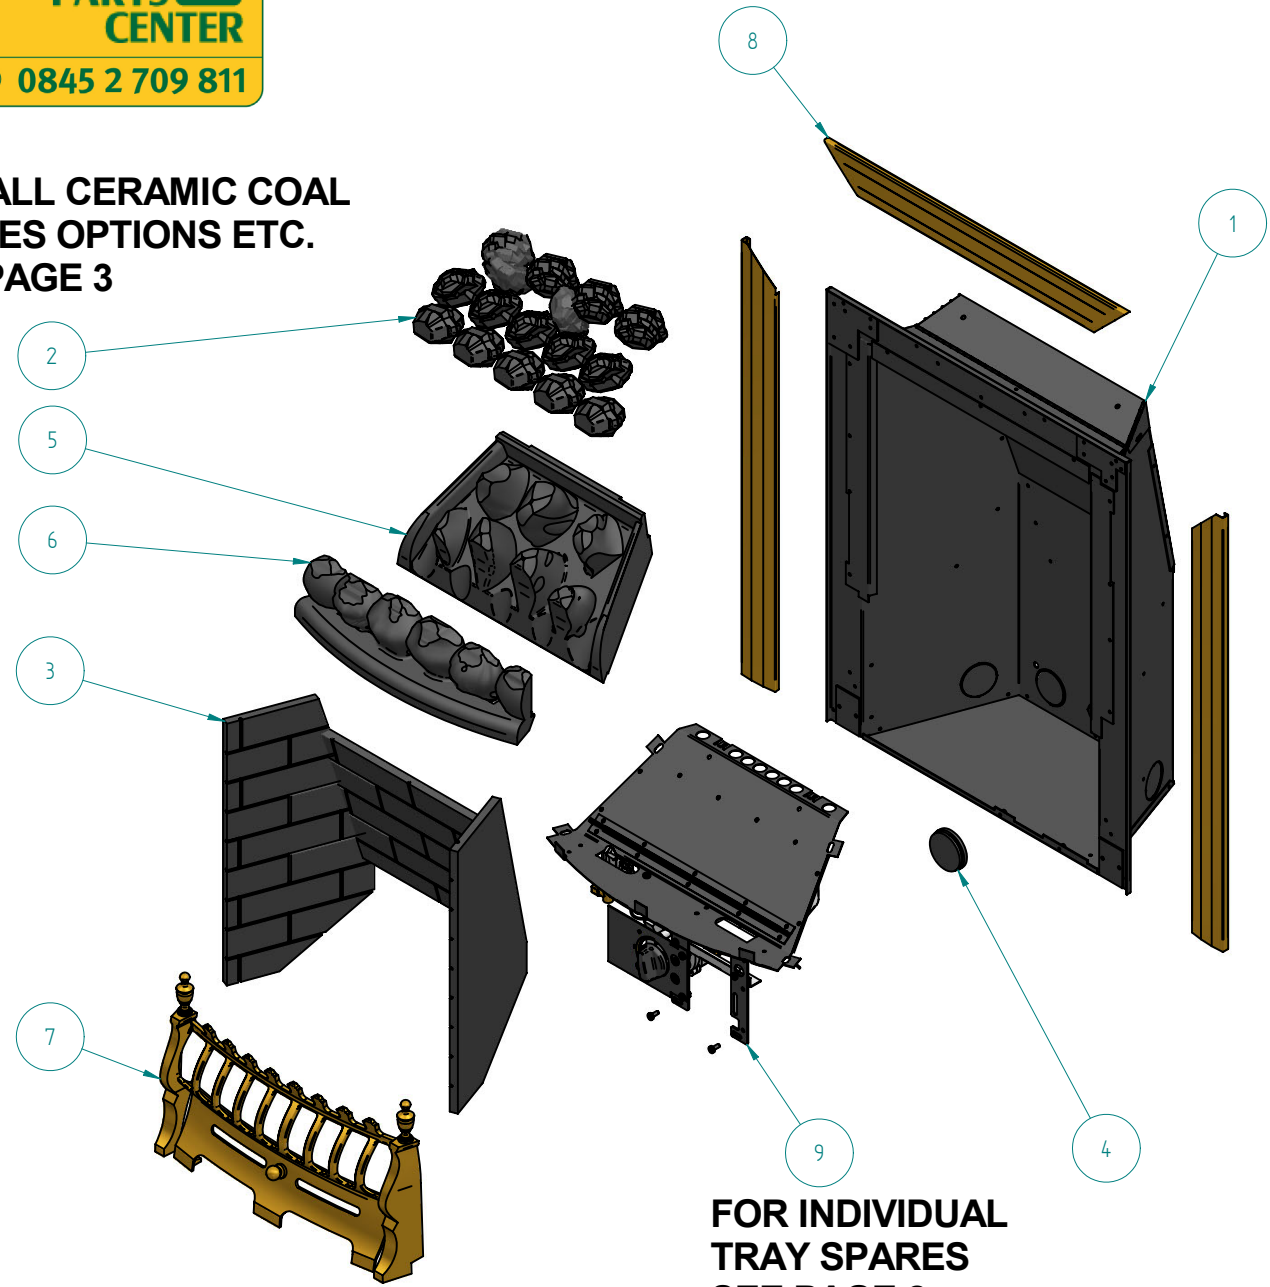

FOR ALL CERAMIC COAL SPARES OPTIONS ETC. SEE PAGE 3

FOR INDIVIDUAL TRAY SPARES SEE PAGE 2

BLENHEIM FULL DEPTH

Item Number	FPF Part No.	Parts Center Part No.	Title
1	BOX008		FULL DEPTH RADIANT FIREBOX ASSY
2	F550038	481046	COALS - 16" EXCELSIOR - 16
3	F550049	481047	PANEL SET - EXCELSIOR RADIANT
4	F760146	481152	GROMMET Ø40mm
5	F780007	481064	MATRIX - 16" EXCELSIOR - COAL
6	F780008	481056	FRONT STRIP - 16" EXCELSIOR - COAL
7	F800045	496899	BLENHEIM FRET ASSY
8	F800064	481002	TRIM SET 3 PIECE BRASS - CLIP ON
9	TRAYEXCEL	496686	BURNER TRAY ASSY

FULL DEPTH TRAY ASSEMBLY

Item Number	FPF Part No.	Parts Center Part No.	Title
1	F730006	481273	ODS - OP9081
2	F730066	496731	VALVE (FRONT CONTROL)
3	F710404	496604	DATA PLATE - SLIMLINE
4	F760168	496961	LOCKNUT 1/8" BSP ZINC PLATE
5	F870022	481146	REDUCED HEIGHT KNOB
6	F760241	496962	NUT - VALVE INLET
7	F750015	496938	OLIVE - 8mm
8	F750081	439912	HT LEAD 350mm - FRONT FACING
9	F750064	496927	RESTRICTOR ELBOW - FLARED
10	F710961	496955	LINT ARRESTOR
11	F730046		F/L BRASS INJECTOR 0.81mm

**PART NO. COAL016 (481168)
CERAMIC SET FULL DEPTH COAL**

COMPRISES OF THE FOLLOWING:-

- 1. PT NO. F780007 (481064) MATRIX FULL DEPTH COAL**
- 2. PT NO. F780008 (481056) FRONT STRIP FULL DEPTH COAL**
- 3. PT NO. F550038 (481046) COALS(16)**

**PART NO. F550038 (481046)
COAL SET - FULL DEPTH (16
INDIVIDUAL COALS)**

**PART NO. COAL017 (481169)
CERAMIC SET FULL DEPTH PEBBLE**

COMPRISES OF THE FOLLOWING:-

- 1. PT NO. F780016 (481057) MATRIX FULL DEPTH PEBBLE**
- 2. PT NO. F780017 (481058) FRONT STRIP**
- 3. PT NO. F550050 (481048) PEBBLES(16)**