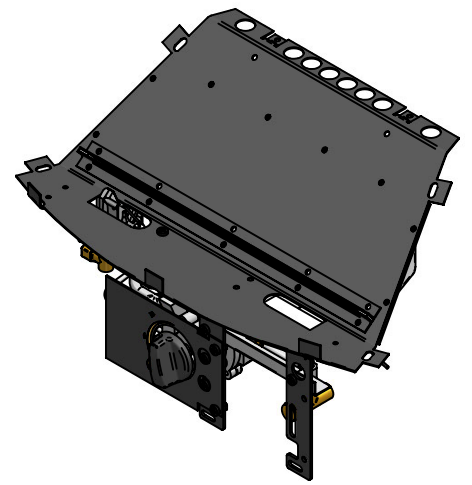

FOR ALL CERAMIC COAL SPARES OPTIONS ETC. SEE PAGE 3

FOR INDIVIDUAL TRAY SPARES SEE PAGE 2

BLENHEIM FULL DEPTH

Item Number	FPF Part No.	Parts Center Part No.	Title
1	BOX008		FULL DEPTH RADIANT FIREBOX ASSY
2	F550038	481046	COALS - 16" EXCELSIOR - 16
3	F550049	481047	PANEL SET - EXCELSIOR RADIANT
4	F760146	481152	GROMMET Ø40mm
5	F780007	481064	MATRIX - 16" EXCELSIOR - COAL
6	F780008	481056	FRONT STRIP - 16" EXCELSIOR - COAL
7	F800045	496899	BLENHEIM FRET ASSY
8	F800064	481002	TRIM SET 3 PIECE BRASS - CLIP ON
9	TRAYEXCEL	496686	BURNER TRAY ASSY

FULL DEPTH TRAY ASSEMBLY

Item Number	FPF Part No.	Parts Center Part No.	Title
1	F730006	481273	ODS - OP9081
2	F730066	496731	VALVE (FRONT CONTROL)
3	F710404	496604	DATA PLATE - SLIMLINE
4	F760168	496961	LOCKNUT 1/8" BSP ZINC PLATE
5	F870022	481146	REDUCED HEIGHT KNOB
6	F760241	496962	NUT - VALVE INLET
7	F750015	496938	OLIVE - 8mm
8	F750081	439912	HT LEAD 350mm - FRONT FACING
9	F750064	496927	RESTRICTOR ELBOW - FLARED
10	F710961	496955	LINT ARRESTOR
11	F730046		F/L BRASS INJECTOR 0.81mm

**PART NO. COAL016 (481168)
CERAMIC SET FULL DEPTH COAL**

COMPRISES OF THE FOLLOWING:-

- 1. PT NO. F780007 (481064) MATRIX FULL DEPTH COAL**
- 2. PT NO. F780008 (481056) FRONT STRIP FULL DEPTH COAL**
- 3. PT NO. F550038 (481046) COALS(16)**

**PART NO. F550049 (481047)
PANELSET - EXCELSIOR RADIANT
(FULL DEPTH)**

**NOTE:- USED ON COAL AND
PEBBLE MODELS**

CERAMICS FOR FULL DEPTH RADIANT AND FULL DEPTH CONVECTOR

**PART NO. F780007 (481064)
MATRIX - FULL DEPTH COAL**