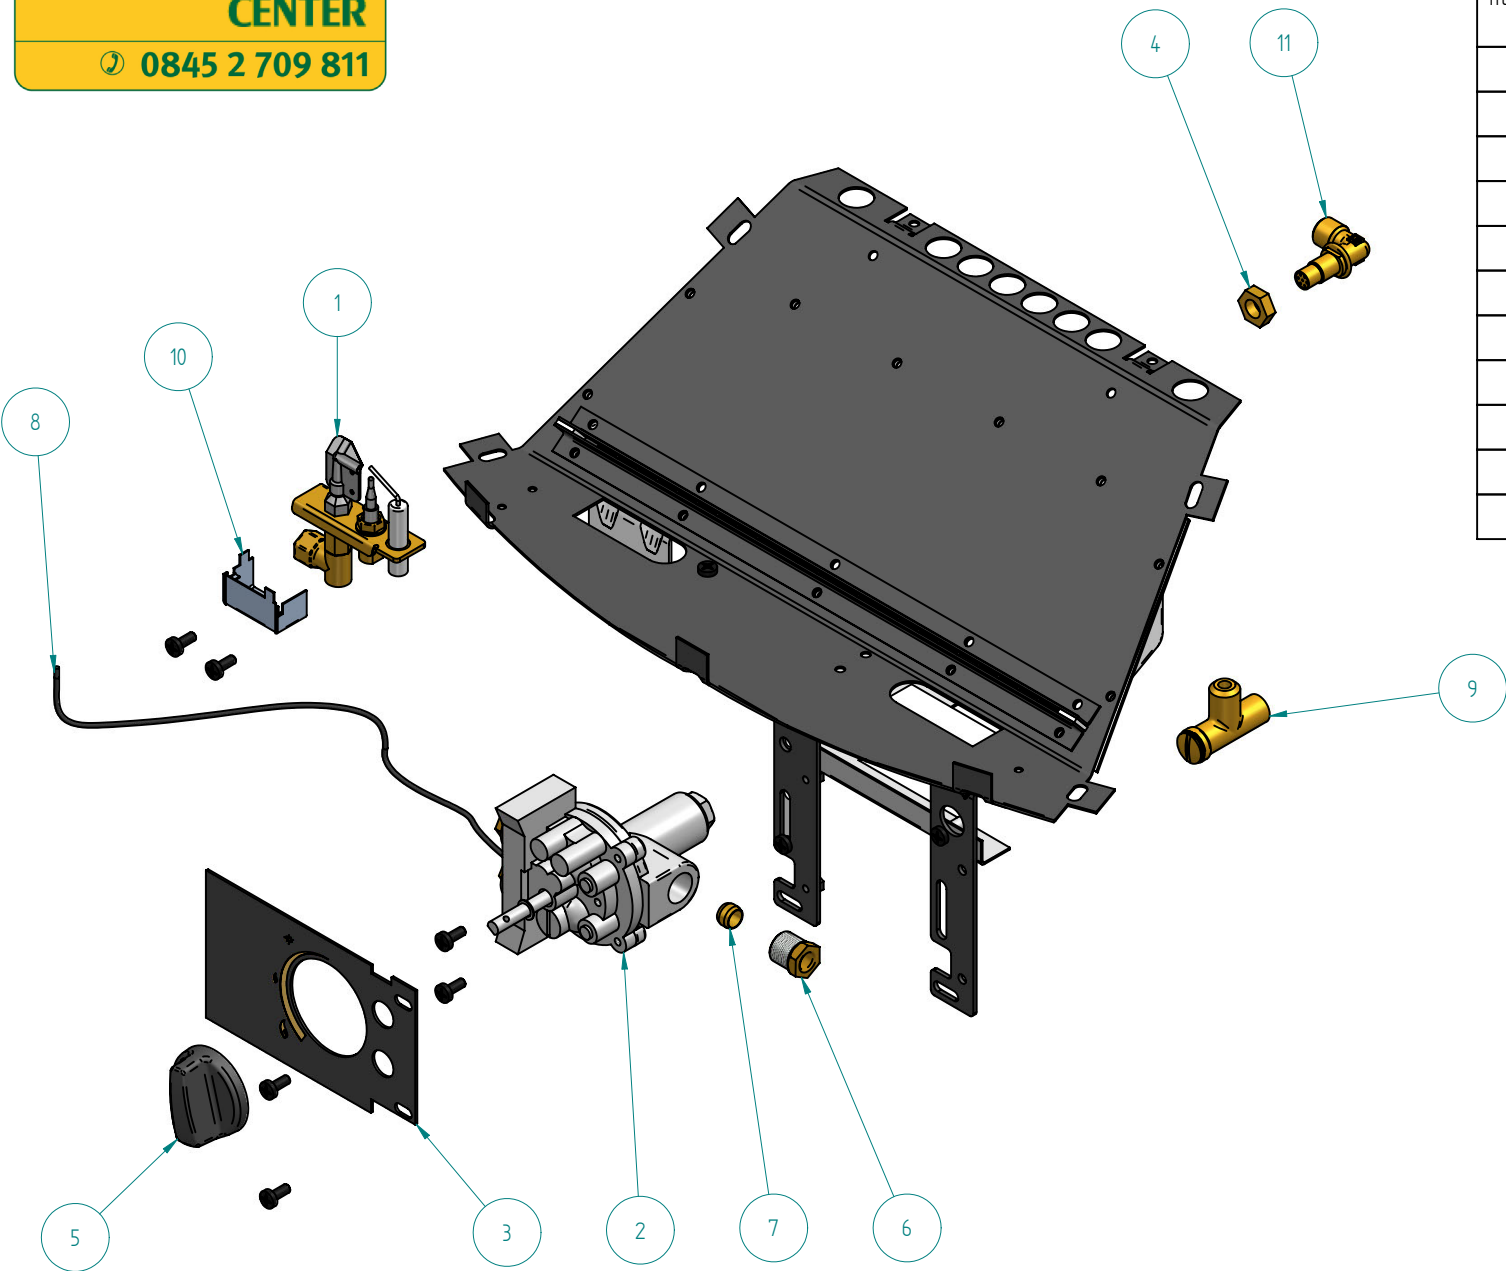

FOR ALL CERAMIC COAL SPARES OPTIONS ETC. SEE PAGE 3

FOR INDIVIDUAL TRAY SPARES SEE PAGE 2

BLENHEIM FULL DEPTH

Item Number	FPF Part No.	Parts Center Part No.	Title
1	BOX008		FULL DEPTH RADIANT FIREBOX ASSY
2	F550038	481046	COALS - 16" EXCELSIOR - 16
3	F550049	481047	PANEL SET - EXCELSIOR RADIANT
4	F760146	481152	GROMMET Ø40mm
5	F780007	481064	MATRIX - 16" EXCELSIOR - COAL
6	F780008	481056	FRONT STRIP - 16" EXCELSIOR - COAL
7	F800045	496899	BLENHEIM FRET ASSY
8	F800064	481002	TRIM SET 3 PIECE BRASS - CLIP ON
9	TRAYEXCEL	496686	BURNER TRAY ASSY

FULL DEPTH TRAY ASSEMBLY

Item Number	FPF Part No.	Parts Center Part No.	Title
1	F730006	481273	ODS - OP9081
2	F730066	496731	VALVE (FRONT CONTROL)
3	F710404	496604	DATA PLATE - SLIMLINE
4	F760168	496961	LOCKNUT 1/8" BSP ZINC PLATE
5	F870022	481146	REDUCED HEIGHT KNOB
6	F760241	496962	NUT - VALVE INLET
7	F750015	496938	OLIVE - 8mm
8	F750081	439912	HT LEAD 350mm - FRONT FACING
9	F750064	496927	RESTRICTOR ELBOW - FLARED
10	F710961	496955	LINT ARRESTOR
11	F730046		F/L BRASS INJECTOR 0.81mm

**PART NO. COAL016 (481168)
CERAMIC SET FULL DEPTH COAL**

COMPRISES OF THE FOLLOWING:-

- 1. PT NO. F780007 (481064) MATRIX FULL DEPTH COAL**
- 2. PT NO. F780008 (481056) FRONT STRIP FULL DEPTH COAL**
- 3. PT NO. F550038 (481046) COALS(16)**

**PART NO. F550038 (481046)
COAL SET - FULL DEPTH (16
INDIVIDUAL COALS)**

**PART NO. COAL017 (481169)
CERAMIC SET FULL DEPTH PEBBLE**

COMPRISES OF THE FOLLOWING:-

- 1. PT NO. F780016 (481057) MATRIX FULL DEPTH PEBBLE**
- 2. PT NO. F780017 (481058) FRONT STRIP**
- 3. PT NO. F550050 (481048) PEBBLES(16)**