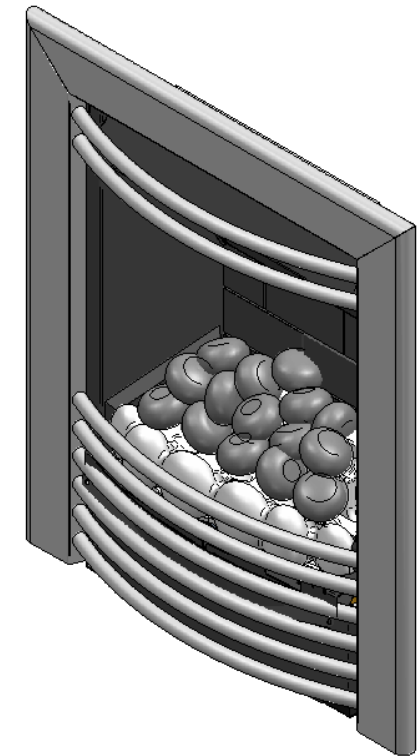

AURA MULTIFLUE

Item Number	FPF Part No.	Title
1	TRAYSLIM	COMPLETE TRAY - SLIMLINE
2	F760146	GROMMET ϕ 40mm
3	F780035	MATRIX - EXCELSIOR - SLIM - PEBBLE
4	F550057	PEBBLE SET (15) - SLIMLINE
5	F711371	SPIGOT RESTRICTOR - SLIMLINE
6	F820037	FRAME CONTEMPORARY (8 BAR)
7	BOX004	VOGUE FIREBOX ASSY
8	F550208	PANEL SET - SLIMLINE

**FOR ALL CERAMIC
PEBBLE SPARES OPTIONS
ETC. SEE PAGE 3**

**FOR INDIVIDUAL
TRAY SPARES
SEE PAGE 2**

SLIMLINE TRAY ASSEMBLY

Item Number	FPF Part No.	Title
1	F730057	ODS - OP9090 - NG
2	F730066	VALVE (FRONT CONTROL)
3	F730047	INJECTOR - BRASS - 0.77mm
4	F760168	LOCKNUT 1/8" BSP ZINC PLATE
5	F750081	HT LEAD 350mm - FRONT FACING
6	F870022	REDUCED HEIGHT KNOB
7	F710404	DATA PLATE - SLIMLINE
8	F711326	HEAT DEFLECTOR - SLIMLINE
9	F760241	NUT - VALVE INLET
10	F750015	OLIVE - 8mm
11	F710961	LINT ARRESTOR

CERAMICS FOR MULTIFLUE

**PART NO. COAL020 (481172)
CERAMIC SET SLIMLINE PEBBLE**

COMPRISES THE FOLLOWING:-

- 1. P/N F780035 (481060) MATRIX SLIMLINE PEBBLE**
- 2. P/N F550208 (481065) PANELSET**
- 3. P/N F550057 (481049) PEBBLE - SLIMLINE (15)**