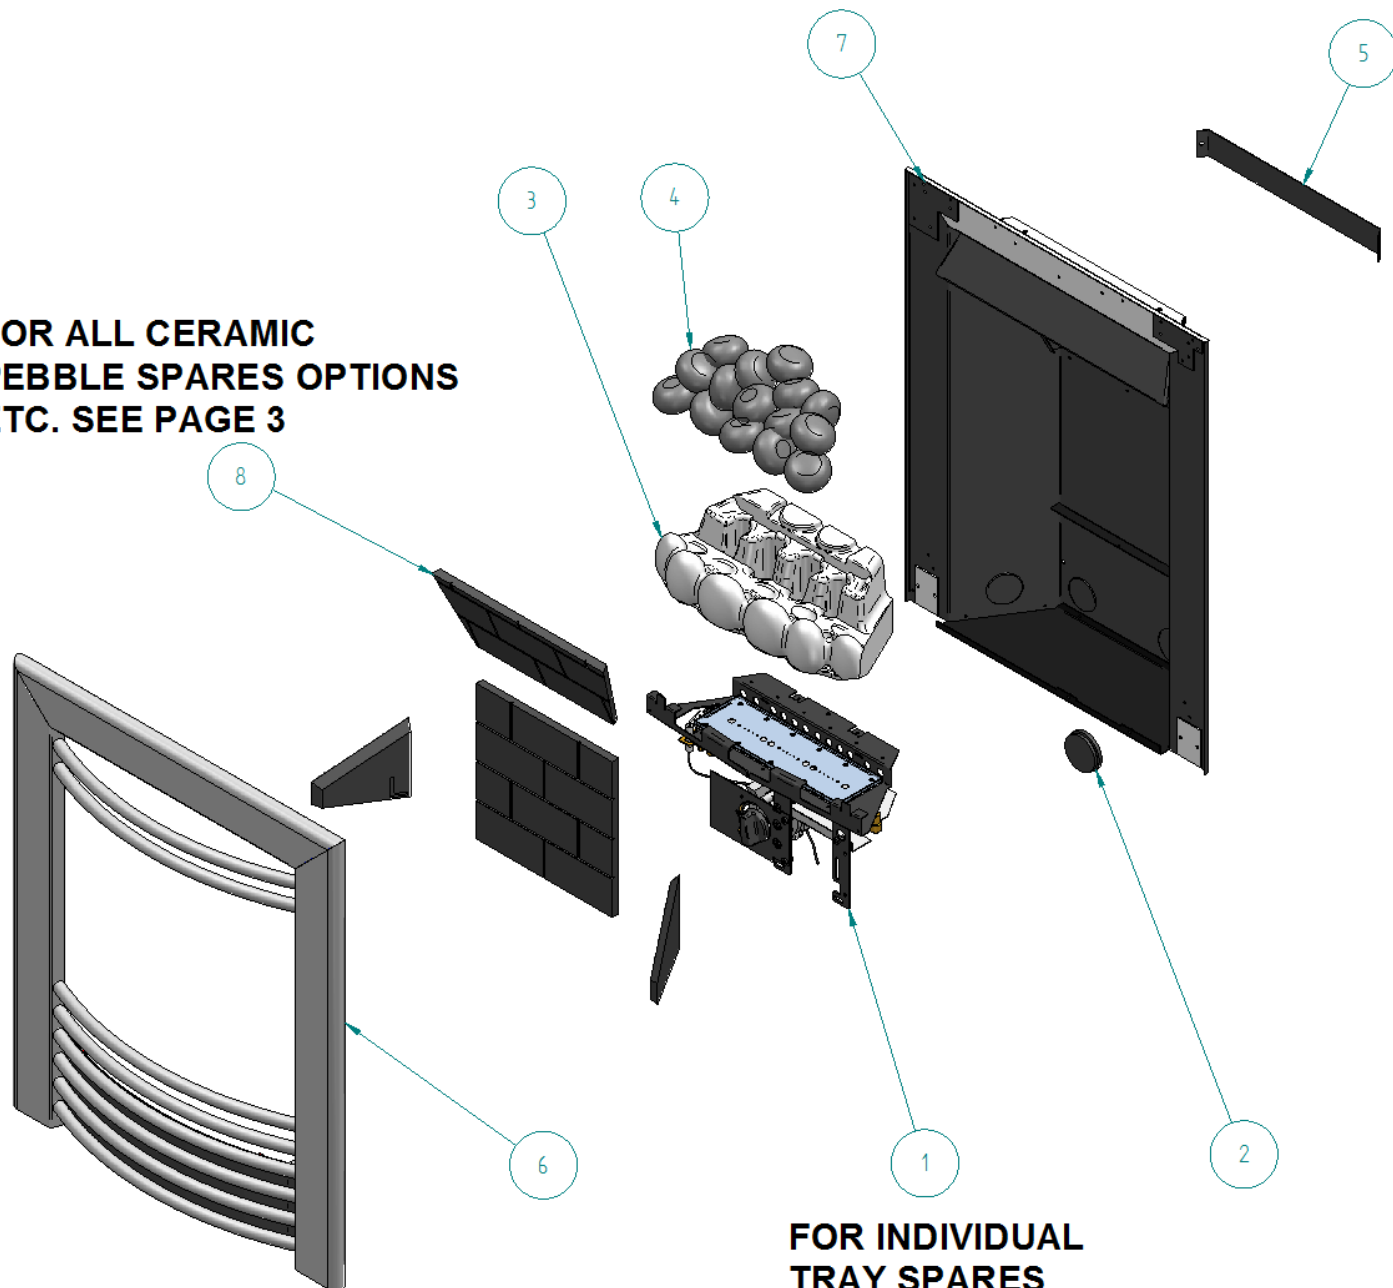

AURA MULTIFLUE

Item Number	FPF Part No.	Title
1	TRAYSLIM	COMPLETE TRAY - SLIMLINE
2	F760146	GROMMET ϕ 40mm
3	F780035	MATRIX - EXCELSIOR - SLIM - PEBBLE
4	F550057	PEBBLE SET (15) - SLIMLINE
5	F711371	SPIGOT RESTRICTOR - SLIMLINE
6	F820037	FRAME CONTEMPORARY (8 BAR)
7	BOX004	VOGUE FIREBOX ASSY
8	F550208	PANEL SET - SLIMLINE

**FOR ALL CERAMIC
PEBBLE SPARES OPTIONS
ETC. SEE PAGE 3**

**FOR INDIVIDUAL
TRAY SPARES
SEE PAGE 2**

SLIMLINE TRAY ASSEMBLY

Item Number	FPF Part No.	Title
1	F730057	ODS - OP9090 - NG
2	F730066	VALVE (FRONT CONTROL)
3	F730047	INJECTOR - BRASS - 0.77mm
4	F760168	LOCKNUT 1/8" BSP ZINC PLATE
5	F750081	HT LEAD 350mm - FRONT FACING
6	F870022	REDUCED HEIGHT KNOB
7	F710404	DATA PLATE - SLIMLINE
8	F711326	HEAT DEFLECTOR - SLIMLINE
9	F760241	NUT - VALVE INLET
10	F750015	OLIVE - 8mm
11	F710961	LINT ARRESTOR

CERAMICS FOR MULTIFLUE

**PART NO. COAL020 (481172)
CERAMIC SET SLIMLINE PEBBLE**

COMPRISES THE FOLLOWING:-

- 1. P/N F780035 (481060) MATRIX SLIMLINE PEBBLE**
- 2. P/N F550208 (481065) PANELSET**
- 3. P/N F550057 (481049) PEBBLE - SLIMLINE (15)**

**PART NO. F550208 (481065)
PANELSET - SLIMLINE**

**NOTE:- USED ON COAL AND
PEBBLE MODELS**

**PART NO. F780035 (481060)
MATRIX - SLIMLINE - PEBBLE**

**PART NO. F550057 (481049)
PEBBLE SET - SLIMLINE (15
INDIVIDUAL PEBBLES)**