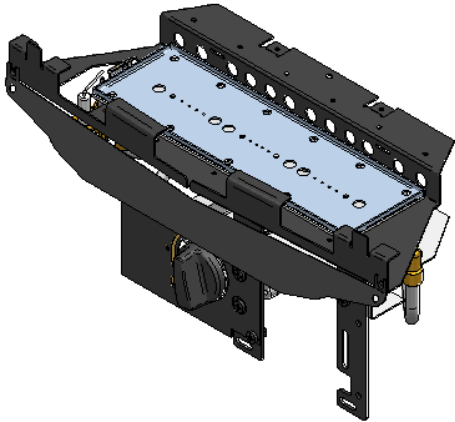

AURA MULTIFLUE

Item Number	FPF Part No.	Title
1	TRAYSLIM	COMPLETE TRAY - SLIMLINE
2	F760146	GROMMET ϕ 40mm
3	F780035	MATRIX - EXCELSIOR - SLIM - PEBBLE
4	F550057	PEBBLE SET (15) - SLIMLINE
5	F711371	SPIGOT RESTRICTOR - SLIMLINE
6	F820037	FRAME CONTEMPORARY (8 BAR)
7	BOX004	VOGUE FIREBOX ASSY
8	F550208	PANEL SET - SLIMLINE

**FOR ALL CERAMIC
PEBBLE SPARES OPTIONS
ETC. SEE PAGE 3**

**FOR INDIVIDUAL
TRAY SPARES
SEE PAGE 2**

SLIMLINE TRAY ASSEMBLY

Item Number	FPF Part No.	Title
1	F730057	ODS - OP9090 - NG
2	F730066	VALVE (FRONT CONTROL)
3	F730047	INJECTOR - BRASS - 0.77mm
4	F760168	LOCKNUT 1/8" BSP ZINC PLATE
5	F750081	HT LEAD 350mm - FRONT FACING
6	F870022	REDUCED HEIGHT KNOB
7	F710404	DATA PLATE - SLIMLINE
8	F711326	HEAT DEFLECTOR - SLIMLINE
9	F760241	NUT - VALVE INLET
10	F750015	OLIVE - 8mm
11	F710961	LINT ARRESTOR

CERAMICS FOR MULTIFLUE

**PART NO. COAL020 (481172)
CERAMIC SET SLIMLINE PEBBLE**

COMPRISES THE FOLLOWING:-

- 1. P/N F780035 (481060) MATRIX SLIMLINE PEBBLE**
- 2. P/N F550208 (481065) PANELSET**
- 3. P/N F550057 (481049) PEBBLE - SLIMLINE (15)**

**PART NO. F550208 (481065)
PANELSET - SLIMLINE**

**NOTE:- USED ON COAL AND
PEBBLE MODELS**

**PART NO. F780035 (481060)
MATRIX - SLIMLINE - PEBBLE**

**PART NO. F550057 (481049)
PEBBLE SET - SLIMLINE (15
INDIVIDUAL PEBBLES)**