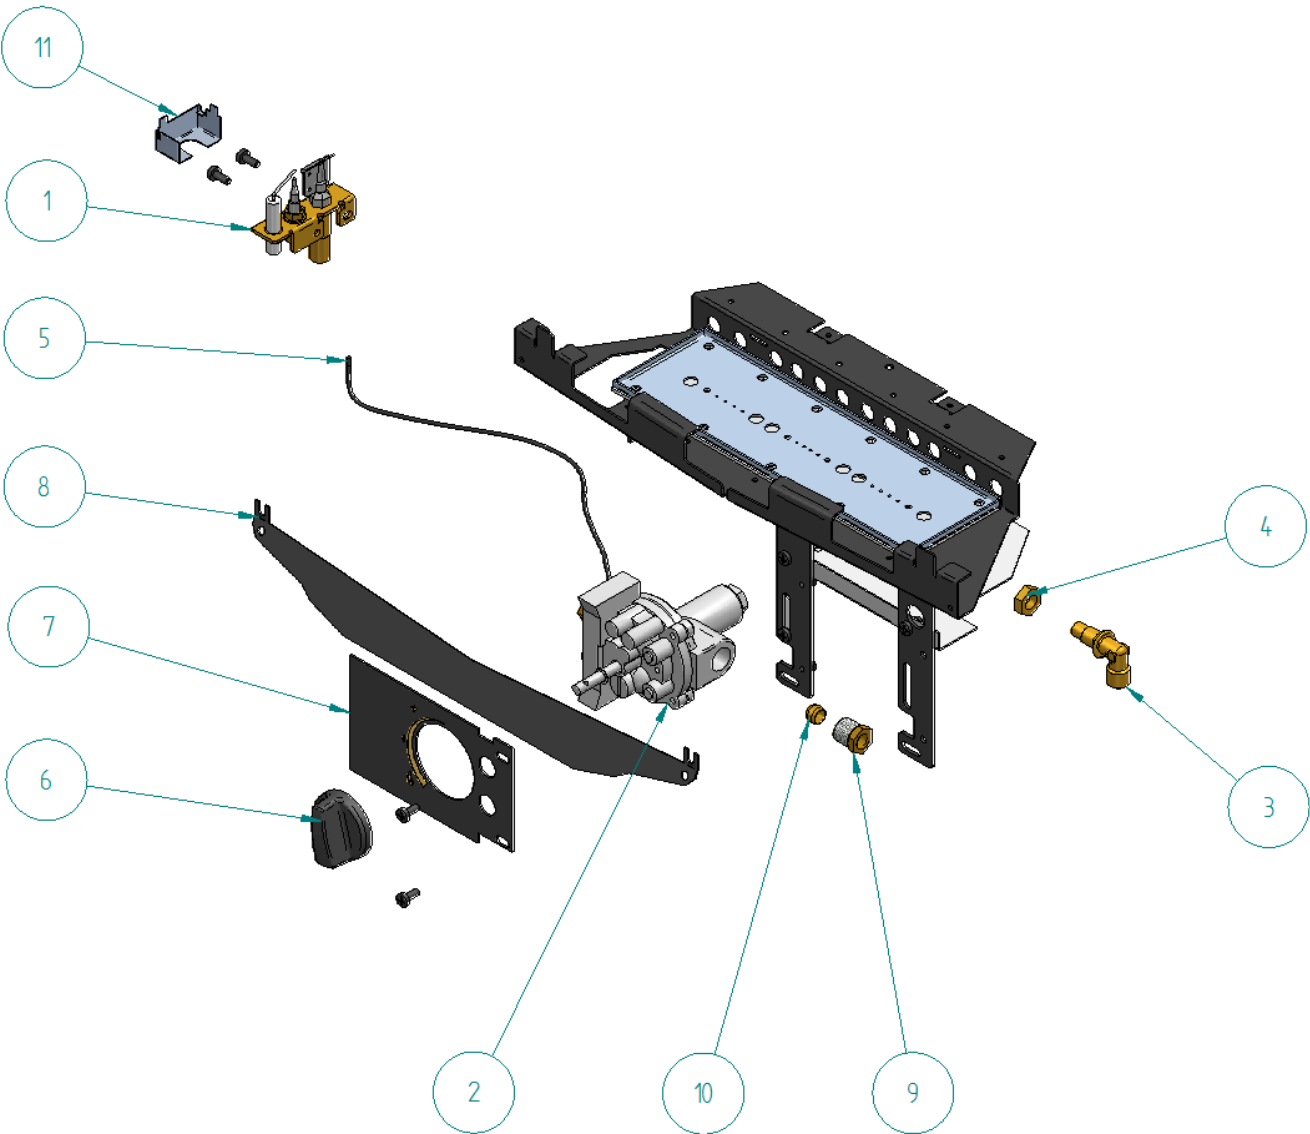

**FOR ALL CERAMIC
PEBBLE SPARES OPTIONS
ETC. SEE PAGE 3**

**FOR INDIVIDUAL
TRAY SPARES
SEE PAGE 2**

SLIMLINE TRAY ASSEMBLY

Item Number	FPF Part No.	Title
1	F730057	ODS - OP9090 - NG
2	F730066	VALVE (FRONT CONTROL)
3	F730047	INJECTOR - BRASS - 0.77mm
4	F760168	LOCKNUT 1/8" BSP ZINC PLATE
5	F750081	HT LEAD 350mm - FRONT FACING
6	F870022	REDUCED HEIGHT KNOB
7	F710404	DATA PLATE - SLIMLINE
8	F711326	HEAT DEFLECTOR - SLIMLINE
9	F760241	NUT - VALVE INLET
10	F750015	OLIVE - 8mm
11	F710961	LINT ARRESTOR

CERAMICS FOR MULTIFLUE

**PART NO. COAL020 (481172)
CERAMIC SET SLIMLINE PEBBLE**

COMPRISES THE FOLLOWING:-

- 1. P/N F780035 (481060) MATRIX SLIMLINE PEBBLE**
- 2. P/N F550208 (481065) PANELSET**
- 3. P/N F550057 (481049) PEBBLE - SLIMLINE (15)**

**PART NO. F550208 (481065)
PANELSET - SLIMLINE**

**NOTE:- USED ON COAL AND
PEBBLE MODELS**

**PART NO. F780035 (481060)
MATRIX - SLIMLINE - PEBBLE**

**PART NO. F550057 (481049)
PEBBLE SET - SLIMLINE (15
INDIVIDUAL PEBBLES)**