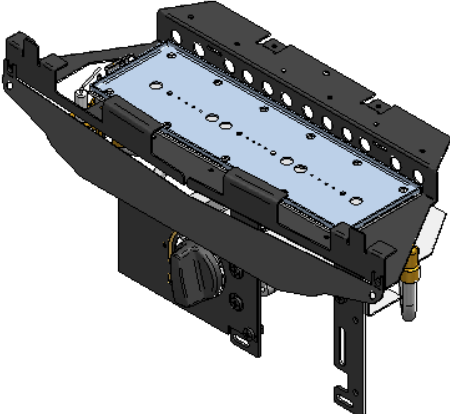

**FOR ALL CERAMIC COAL
SPARES OPTIONS ETC.
SEE PAGE 3**

**8 REF ONLY - OTHER
FRET OPTIONS
AVAILABLE**

**FOR INDIVIDUAL
TRAY SPARES
SEE PAGE 2**

VOGUE

Item Number	FPF Part No.	Title
1	F760146	GROMMET ϕ 40mm
2	F711371	SPIGOT RESTRICTOR - SLIMLINE
3	TRAYSLIM	COMPLETE TRAY - SLIMLINE
4	F800064	TRIM SET 3 PIECE BRASS - CLIP ON
5		S/L COAL MATRIX
6	F780094	COAL SET (15) - SLIMLINE
7	BOX004	VOGUE FIREBOX ASSY
8	F800037	ELYSEE FRET - BRASS
9	F550208	PANEL SET - SLIMLINE

SLIMLINE TRAY ASSEMBLY

Item Number	FPF Part No.	Title
1	F730057	ODS - OP9090 - NG
2	F730066	VALVE (FRONT CONTROL)
3	F730047	INJECTOR - BRASS - 0.77mm
4	F760168	LOCKNUT 1/8" BSP ZINC PLATE
5	F750081	HT LEAD 350mm - FRONT FACING
6	F870022	REDUCED HEIGHT KNOB
7	F710404	DATA PLATE - SLIMLINE
8	F711326	HEAT DEFLECTOR - SLIMLINE
9	F760241	NUT - VALVE INLET
10	F750015	OLIVE - 8mm
11	F710961	LINT ARRESTOR

CERAMICS FOR MULTIFLUE

**PART NO. COAL001 (481153)
CERAMIC SET SLIMLINE COAL**

COMPRISES OF THE FOLLOWING:-

- 1. P/N F780093 (481071) MATRIX SLIMLINE COAL**
- 2. P/N F550208 (481065) PANELSET**
- 3. P/N F780094 (481044) COAL - SLIMLINE (15)**

**PART NO. F550208 (481065)
PANELSET - SLIMLINE**

**NOTE:- USED ON COAL AND
PEBBLE MODELS**

**PART NO. F780093 (481071)
MATRIX - SLIMLINE - COAL**

**PART NO. F780094 (481044)
COAL SET - SLIMLINE (15
INDIVIDUAL COALS)**