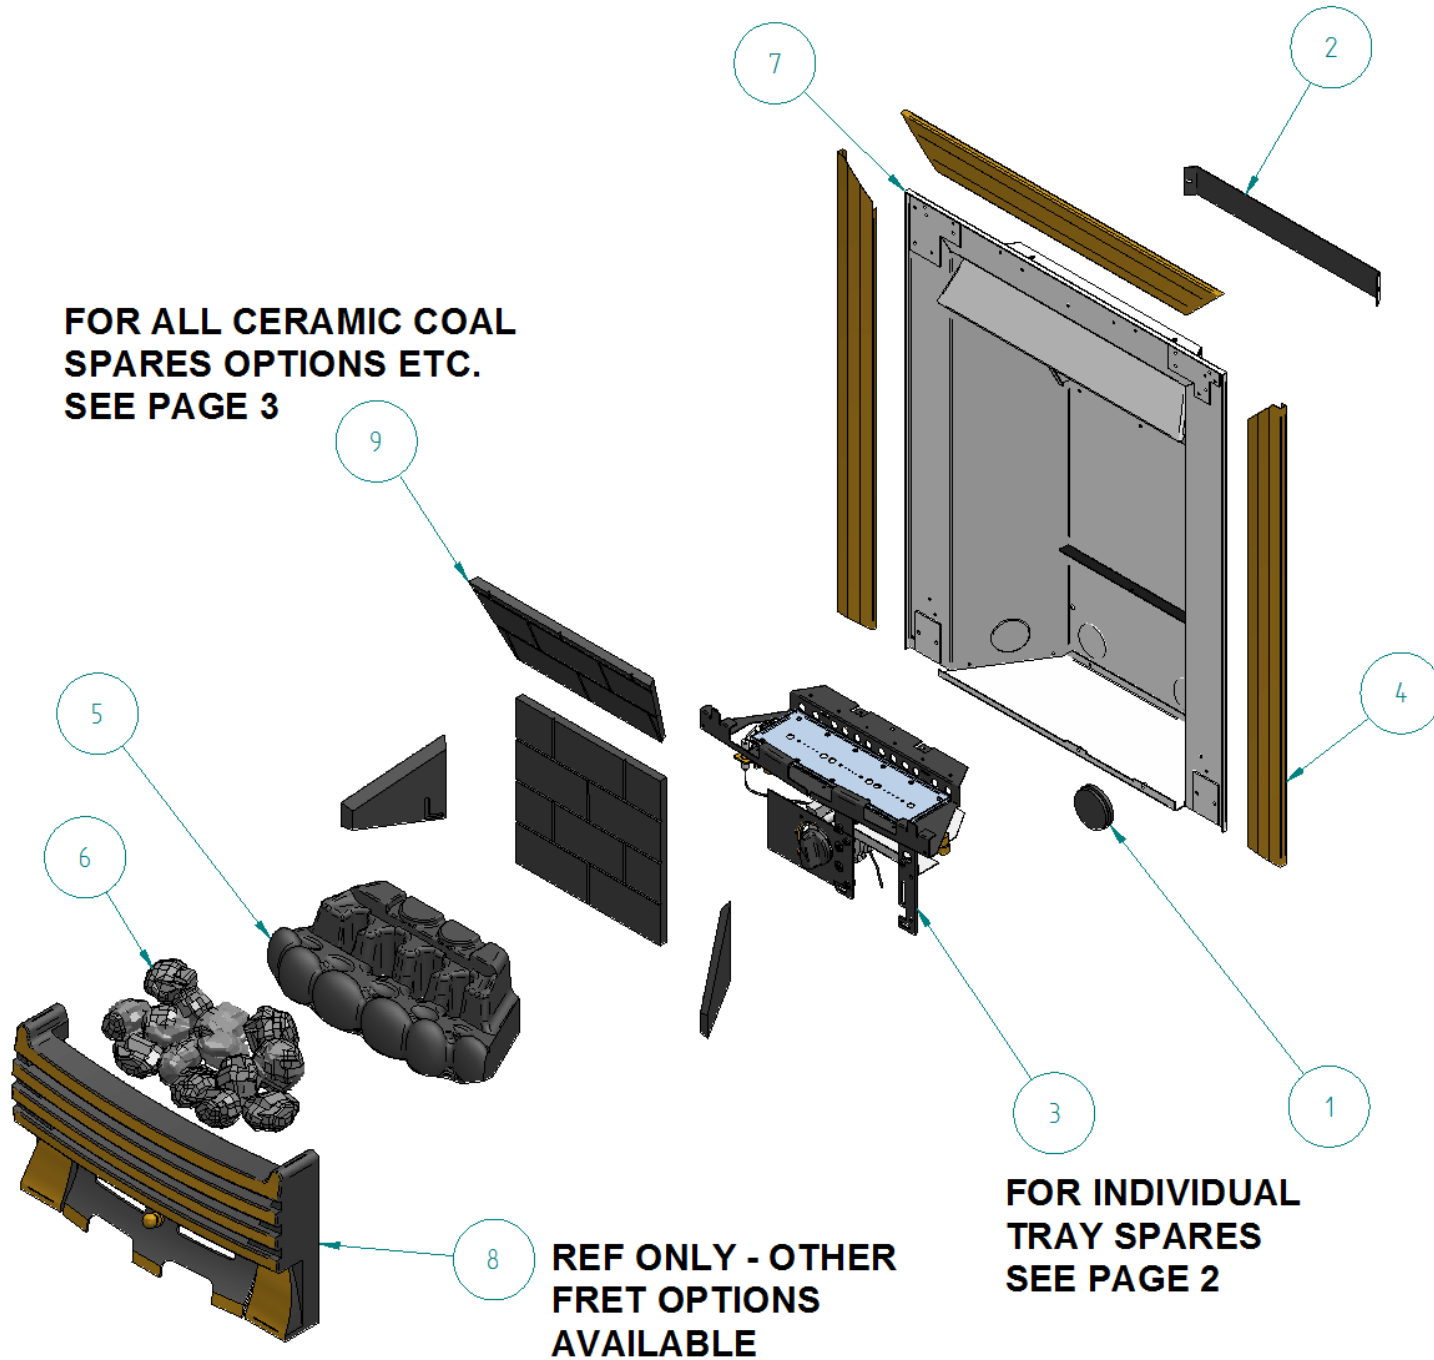

**FOR ALL CERAMIC COAL
SPARES OPTIONS ETC.
SEE PAGE 3**

**8 REF ONLY - OTHER
FRET OPTIONS
AVAILABLE**

**FOR INDIVIDUAL
TRAY SPARES
SEE PAGE 2**

VOGUE

Item Number	FPF Part No.	Title
1	F760146	GROMMET ϕ 40mm
2	F711371	SPIGOT RESTRICTOR - SLIMLINE
3	TRAYSLIM	COMPLETE TRAY - SLIMLINE
4	F800064	TRIM SET 3 PIECE BRASS - CLIP ON
5		S/L COAL MATRIX
6	F780094	COAL SET (15) - SLIMLINE
7	BOX004	VOGUE FIREBOX ASSY
8	F800037	ELYSEE FRET - BRASS
9	F550208	PANEL SET - SLIMLINE

SLIMLINE TRAY ASSEMBLY

Item Number	FPF Part No.	Title
1	F730057	ODS - OP9090 - NG
2	F730066	VALVE (FRONT CONTROL)
3	F730047	INJECTOR - BRASS - 0.77mm
4	F760168	LOCKNUT 1/8" BSP ZINC PLATE
5	F750081	HT LEAD 350mm - FRONT FACING
6	F870022	REDUCED HEIGHT KNOB
7	F710404	DATA PLATE - SLIMLINE
8	F711326	HEAT DEFLECTOR - SLIMLINE
9	F760241	NUT - VALVE INLET
10	F750015	OLIVE - 8mm
11	F710961	LINT ARRESTOR

CERAMICS FOR MULTIFLUE

**PART NO. COAL001 (481153)
CERAMIC SET SLIMLINE COAL**

COMPRISES OF THE FOLLOWING:-

- 1. P/N F780093 (481071) MATRIX SLIMLINE COAL**
- 2. P/N F550208 (481065) PANELSET**
- 3. P/N F780094 (481044) COAL - SLIMLINE (15)**