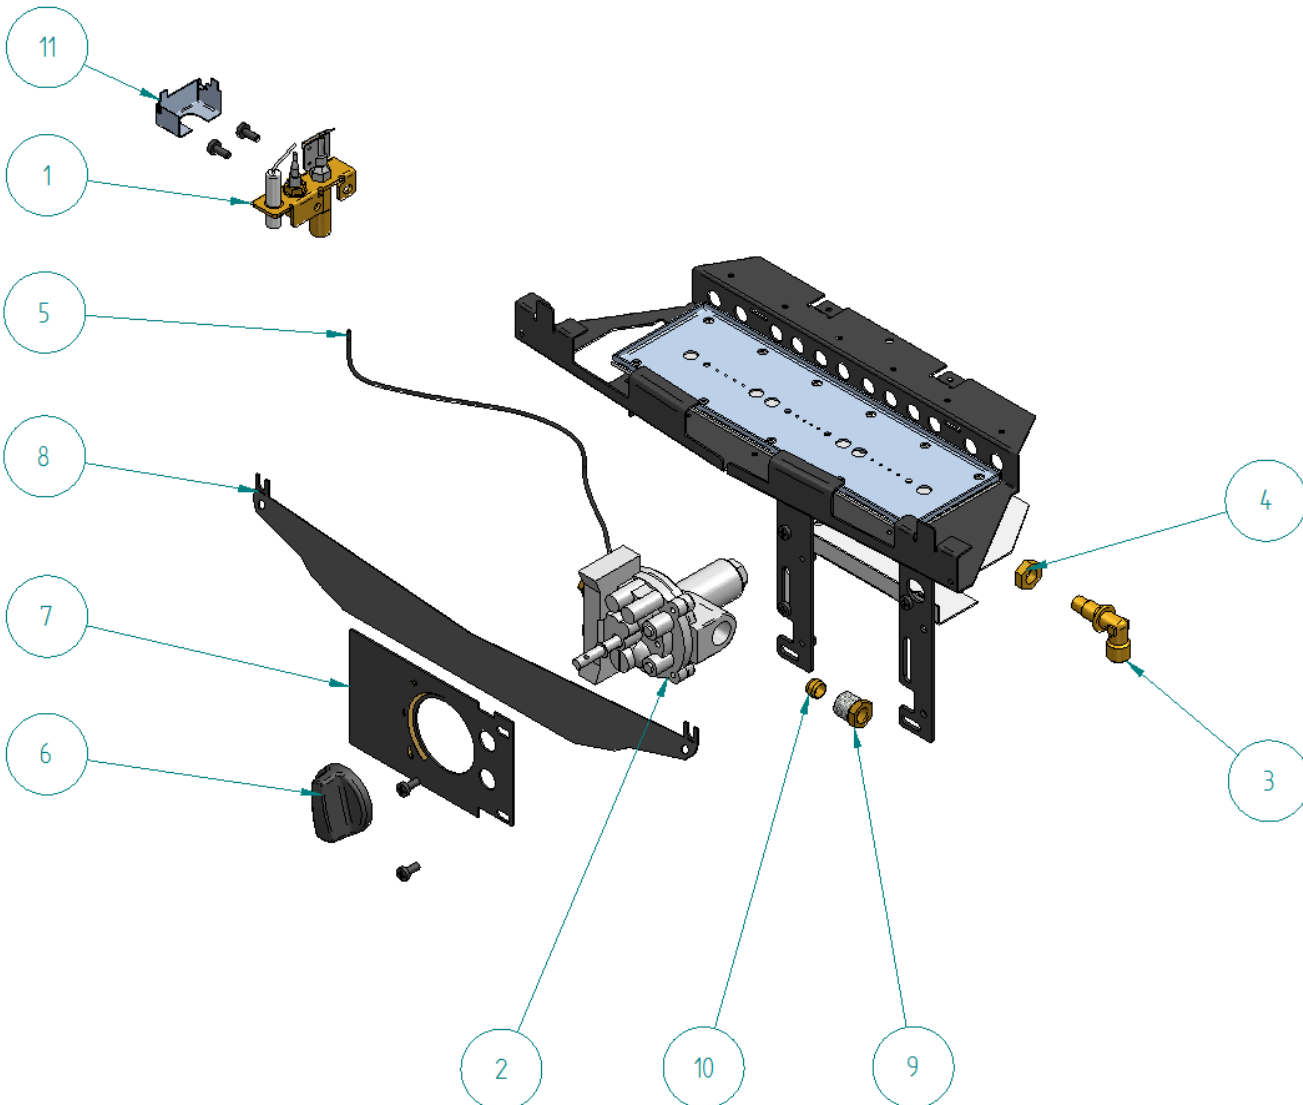

**FOR ALL CERAMIC COAL
SPARES OPTIONS ETC.
SEE PAGE 3**

**8 REF ONLY - OTHER
FRET OPTIONS
AVAILABLE**

**FOR INDIVIDUAL
TRAY SPARES
SEE PAGE 2**

VOGUE

Item Number	FPF Part No.	Title
1	F760146	GROMMET ϕ 40mm
2	F711371	SPIGOT RESTRICTOR - SLIMLINE
3	TRAYSLIM	COMPLETE TRAY - SLIMLINE
4	F800064	TRIM SET 3 PIECE BRASS - CLIP ON
5		S/L COAL MATRIX
6	F780094	COAL SET (15) - SLIMLINE
7	BOX004	VOGUE FIREBOX ASSY
8	F800037	ELYSEE FRET - BRASS
9	F550208	PANEL SET - SLIMLINE

SLIMLINE TRAY ASSEMBLY

Item Number	FPF Part No.	Title
1	F730057	ODS - OP9090 - NG
2	F730066	VALVE (FRONT CONTROL)
3	F730047	INJECTOR - BRASS - 0.77mm
4	F760168	LOCKNUT 1/8" BSP ZINC PLATE
5	F750081	HT LEAD 350mm - FRONT FACING
6	F870022	REDUCED HEIGHT KNOB
7	F710404	DATA PLATE - SLIMLINE
8	F711326	HEAT DEFLECTOR - SLIMLINE
9	F760241	NUT - VALVE INLET
10	F750015	OLIVE - 8mm
11	F710961	LINT ARRESTOR

CERAMICS FOR MULTIFLUE

**PART NO. COAL001 (481153)
CERAMIC SET SLIMLINE COAL**

COMPRISES OF THE FOLLOWING:-

- 1. P/N F780093 (481071) MATRIX SLIMLINE COAL**
- 2. P/N F550208 (481065) PANELSET**
- 3. P/N F780094 (481044) COAL - SLIMLINE (15)**

**PART NO. F550208 (481065)
PANELSET - SLIMLINE**

**NOTE:- USED ON COAL AND
PEBBLE MODELS**

**PART NO. F780093 (481071)
MATRIX - SLIMLINE - COAL**

**PART NO. F780094 (481044)
COAL SET - SLIMLINE (15
INDIVIDUAL COALS)**