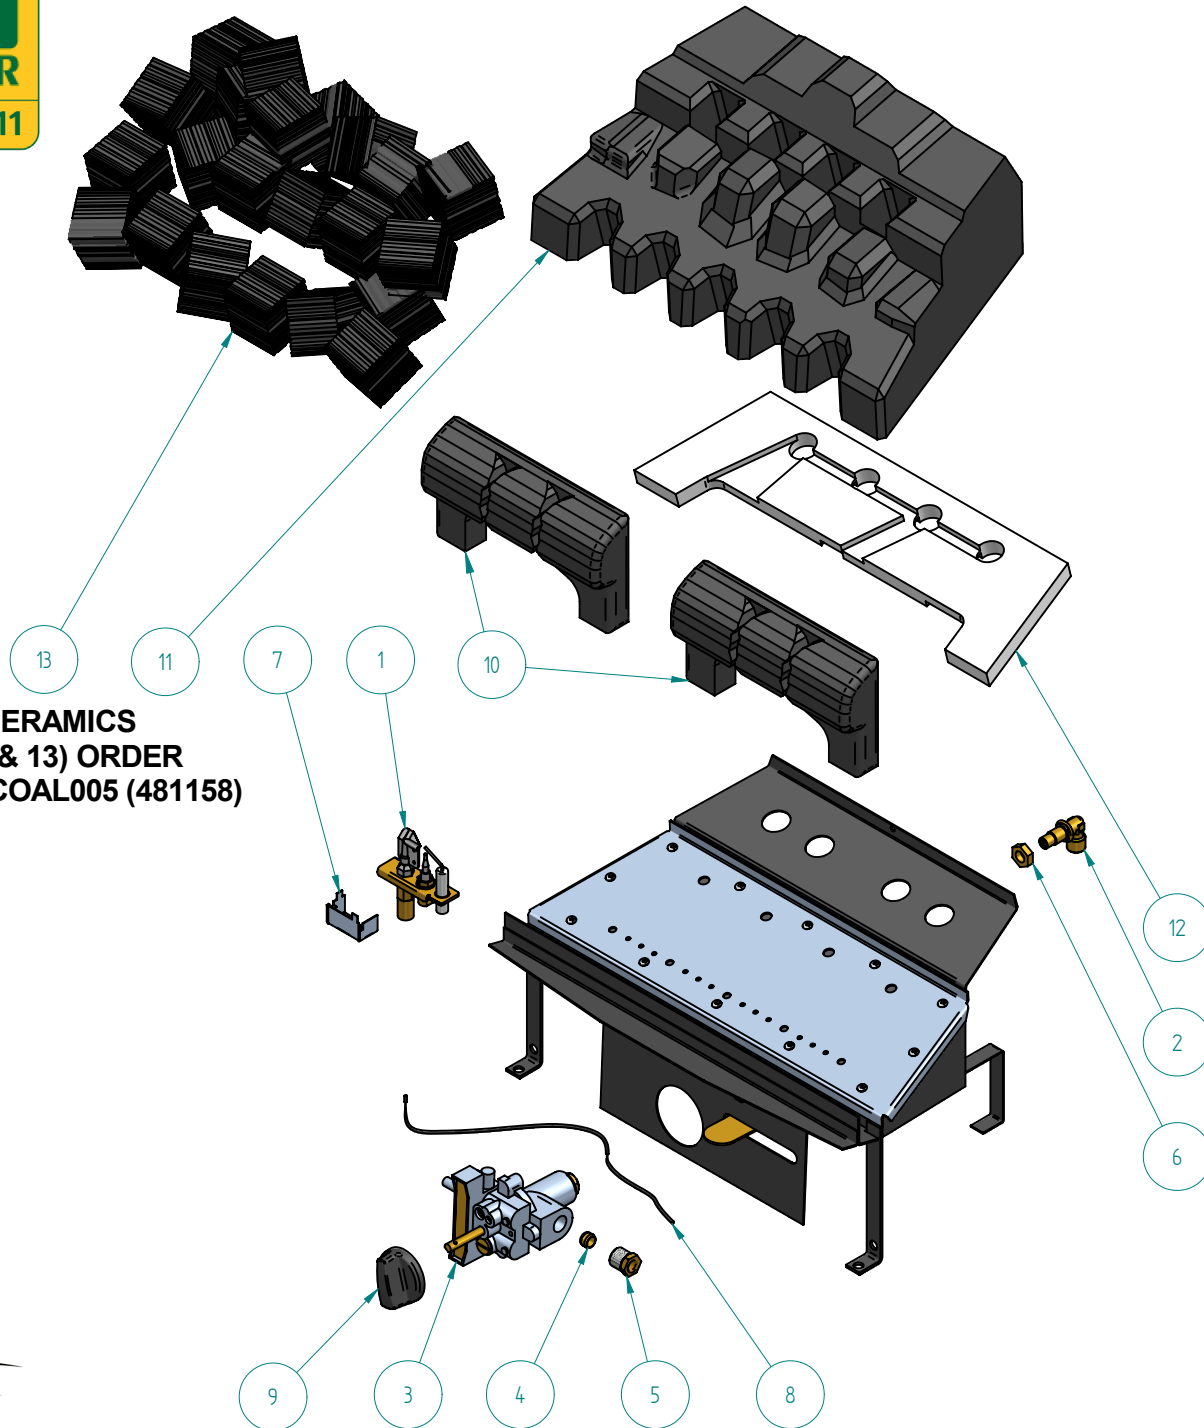

**ELYSEE - 16" HIGH TECH INSET**

Item Number	FPF Part No.	Parts Center Part No.	Title
1	OBSOLETE	OBSOLETE	4 PIECE PANEL SET - ELYSEE
2	OBSOLETE	OBSOLETE	BURNER TRAY ASSY

## 16" HIGH TECH INSET

Item Number	FPF Part Number	Parts Center Part Number	Title
1	F730057	481023	ODS - OP9090 - NG
2	F730046		F/L BRASS INJECTOR 0.81mm
3	F730066	496731	VALVE - FRONT CONTROL 350MM HT LEAD
4	F750015	496938	OLIVE - 8mm
5	F760241	496962	NUT - VALVE INLET
6	F760168	496961	LOCKNUT 1/8" BSP ZINC PLATE
7	F710961	496955	LINT ARRESTOR
8	F750081	439912	HT LEAD 350mm - FRONT FACING
9	F870022	481146	REDUCED HEIGHT KNOB
10	F780101	481076	FRONT COAL STRIPS (x2)
11	F780097	481072	MATRIX - 16" HIGH TECH
12	F770012	481004	16" BURNER PAD
13	F780099	481074	COALS - 16" HIGH TECH - 22

**TO ORDER ALL CERAMICS  
(ITEMS 10, 11, 12 & 13) ORDER  
PART NUMBER: COAL005 (481158)**

**ONLY PARTS LISTED ABOVE ARE  
AVAILABLE AS SPARES. ALL OTHER  
COMPONENTS ARE OBSOLETE.**