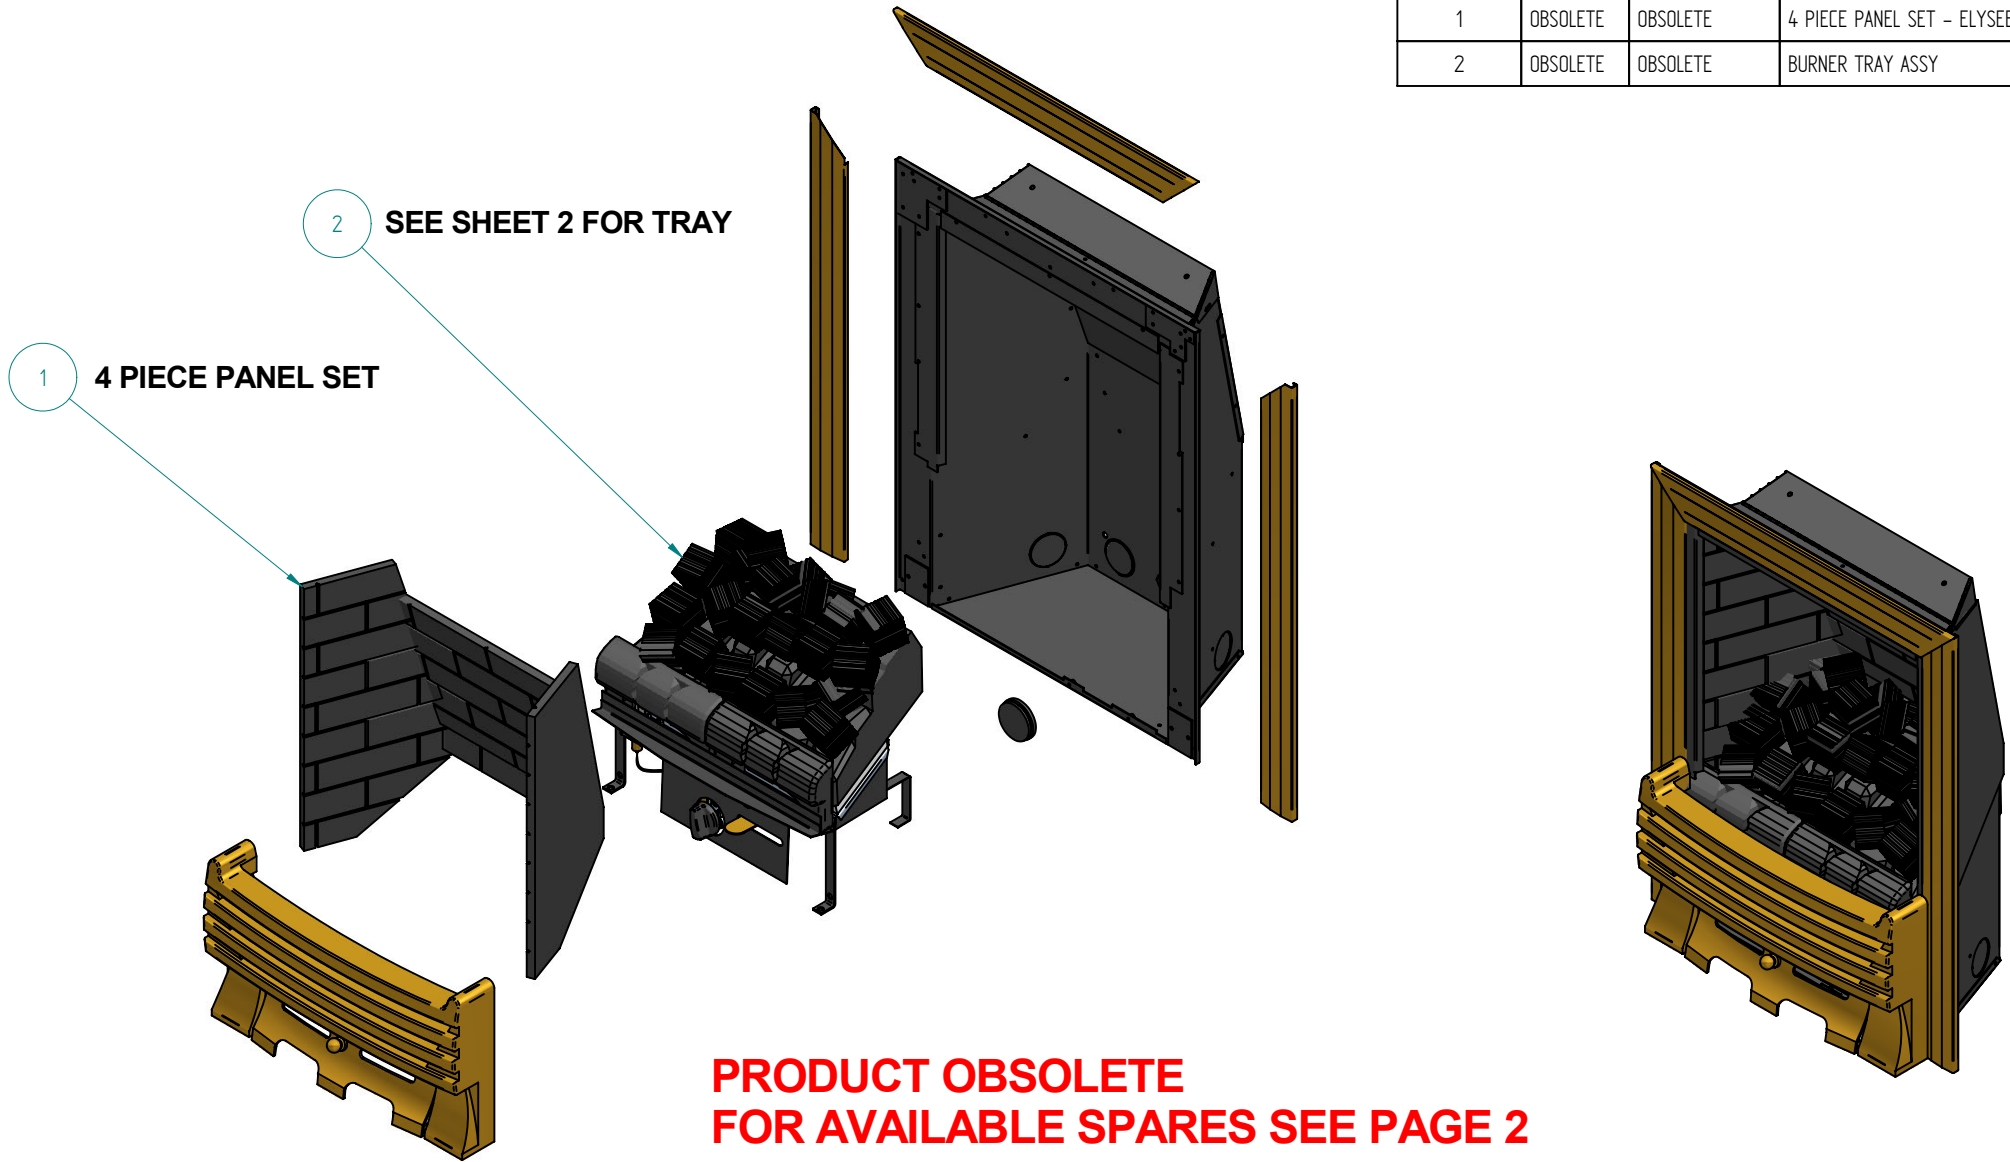

**ELYSEE - 16" HIGH TECH INSET**

Item Number	FPF Part No.	Parts Center Part No.	Title
1	OBSOLETE	OBSOLETE	4 PIECE PANEL SET - ELYSEE
2	OBSOLETE	OBSOLETE	BURNER TRAY ASSY

## 16" HIGH TECH INSET

Item Number	FPF Part Number	Parts Center Part Number	Title
1	F730057	481023	ODS - OP9090 - NG
2	F730046		F/L BRASS INJECTOR 0.81mm
3	F730066	496731	VALVE - FRONT CONTROL 350MM HT LEAD
4	F750015	496938	OLIVE - 8mm
5	F760241	496962	NUT - VALVE INLET
6	F760168	496961	LOCKNUT 1/8" BSP ZINC PLATE
7	F710961	496955	LINT ARRESTOR
8	F750081	439912	HT LEAD 350mm - FRONT FACING
9	F870022	481146	REDUCED HEIGHT KNOB
10	F780101	481076	FRONT COAL STRIPS (x2)
11	F780097	481072	MATRIX - 16" HIGH TECH
12	F770012	481004	16" BURNER PAD
13	F780099	481074	COALS - 16" HIGH TECH - 22