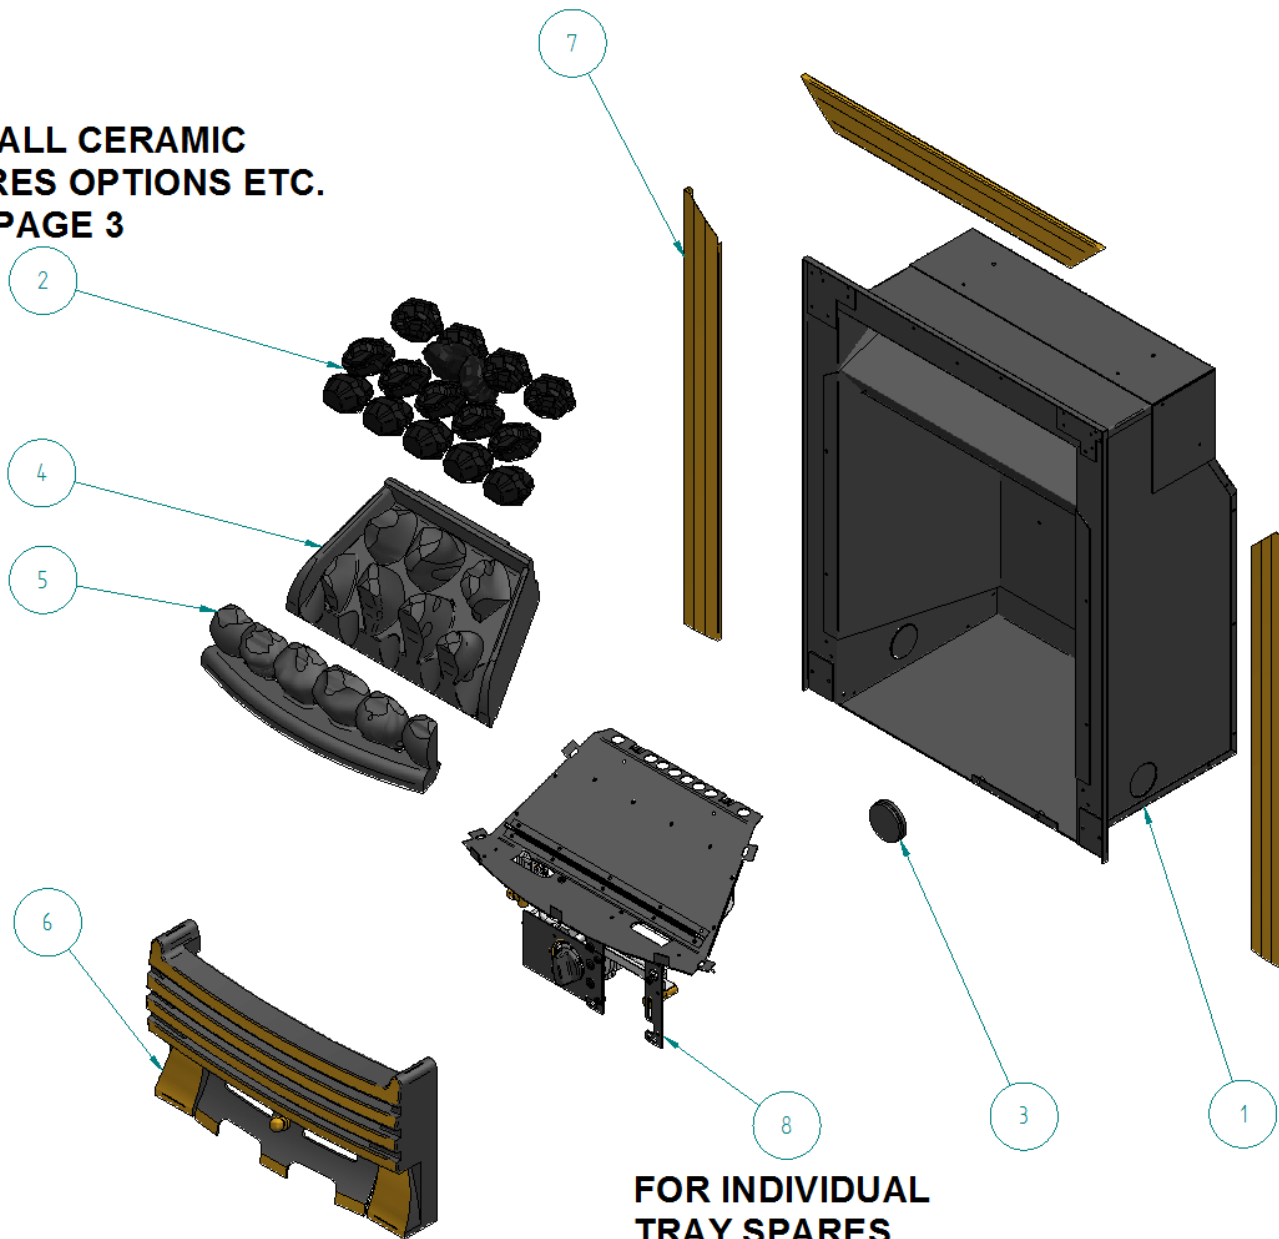

EXCELSIOR CONVECTOR

Item Number	FPF Part No.	Title
1	BOX012	SUPER 400 FIREBOX ASSEMBLY
2	F550038	COALS - 16" EXCELSIOR - 16
3	F760146	GROMMET ϕ 40mm
4	F780007	MATRIX - 16" EXCELSIOR - COAL
5	F780008	FRONT STRIP - 16" EXCELSIOR - COAL
6	F800037	ELYSEE FRET - BRASS
7	F800064	TRIM SET 3 PIECE BRASS - CLIP ON
8	TRAYEXCEL	BURNER TRAY ASSY

FOR ALL CERAMIC SPARES OPTIONS ETC. SEE PAGE 3

FOR INDIVIDUAL TRAY SPARES SEE PAGE 2

FULL DEPTH TRAY ASSEMBLY

Item Number	FPF Part No.	Title
1	F730006	ODS - OP9081
2	F730066	VALVE (FRONT CONTROL)
3	F710404	DATA PLATE - SLIMLINE
4	F760168	LOCKNUT 1/8" BSP ZINC PLATE
5	F870022	REDUCED HEIGHT KNOB
6	F760241	NUT - VALVE INLET
7	F750015	OLIVE - 8mm
8	F750081	HT LEAD 350mm - FRONT FACING
9	F750064	RESTRICTOR ELBOW - FLARED
10	F710961	LINT ARRESTOR
11	F730046	F/L BRASS INJECTOR 0.81mm

Focal Point, the logo, and the product name are trademarks of Focal Point Fires plc. Drawings copyright © 2009

CERAMICS FOR FULL DEPTH RADIANT AND FULL DEPTH CONVECTOR

**PART NO. COAL016 (481168)
CERAMIC SET FULL DEPTH COAL**

COMPRISES OF THE FOLLOWING:-

- 1. PT NO. F780007 (481064) MATRIX FULL DEPTH COAL**
- 2. PT NO. F780008 (481056) FRONT STRIP FULL DEPTH COAL**
- 3. PT NO. F550038 (481046) COALS(16)**

**PART NO. F550049 (481047)
PANELSET - EXCELSIOR RADIANT
(FULL DEPTH)**