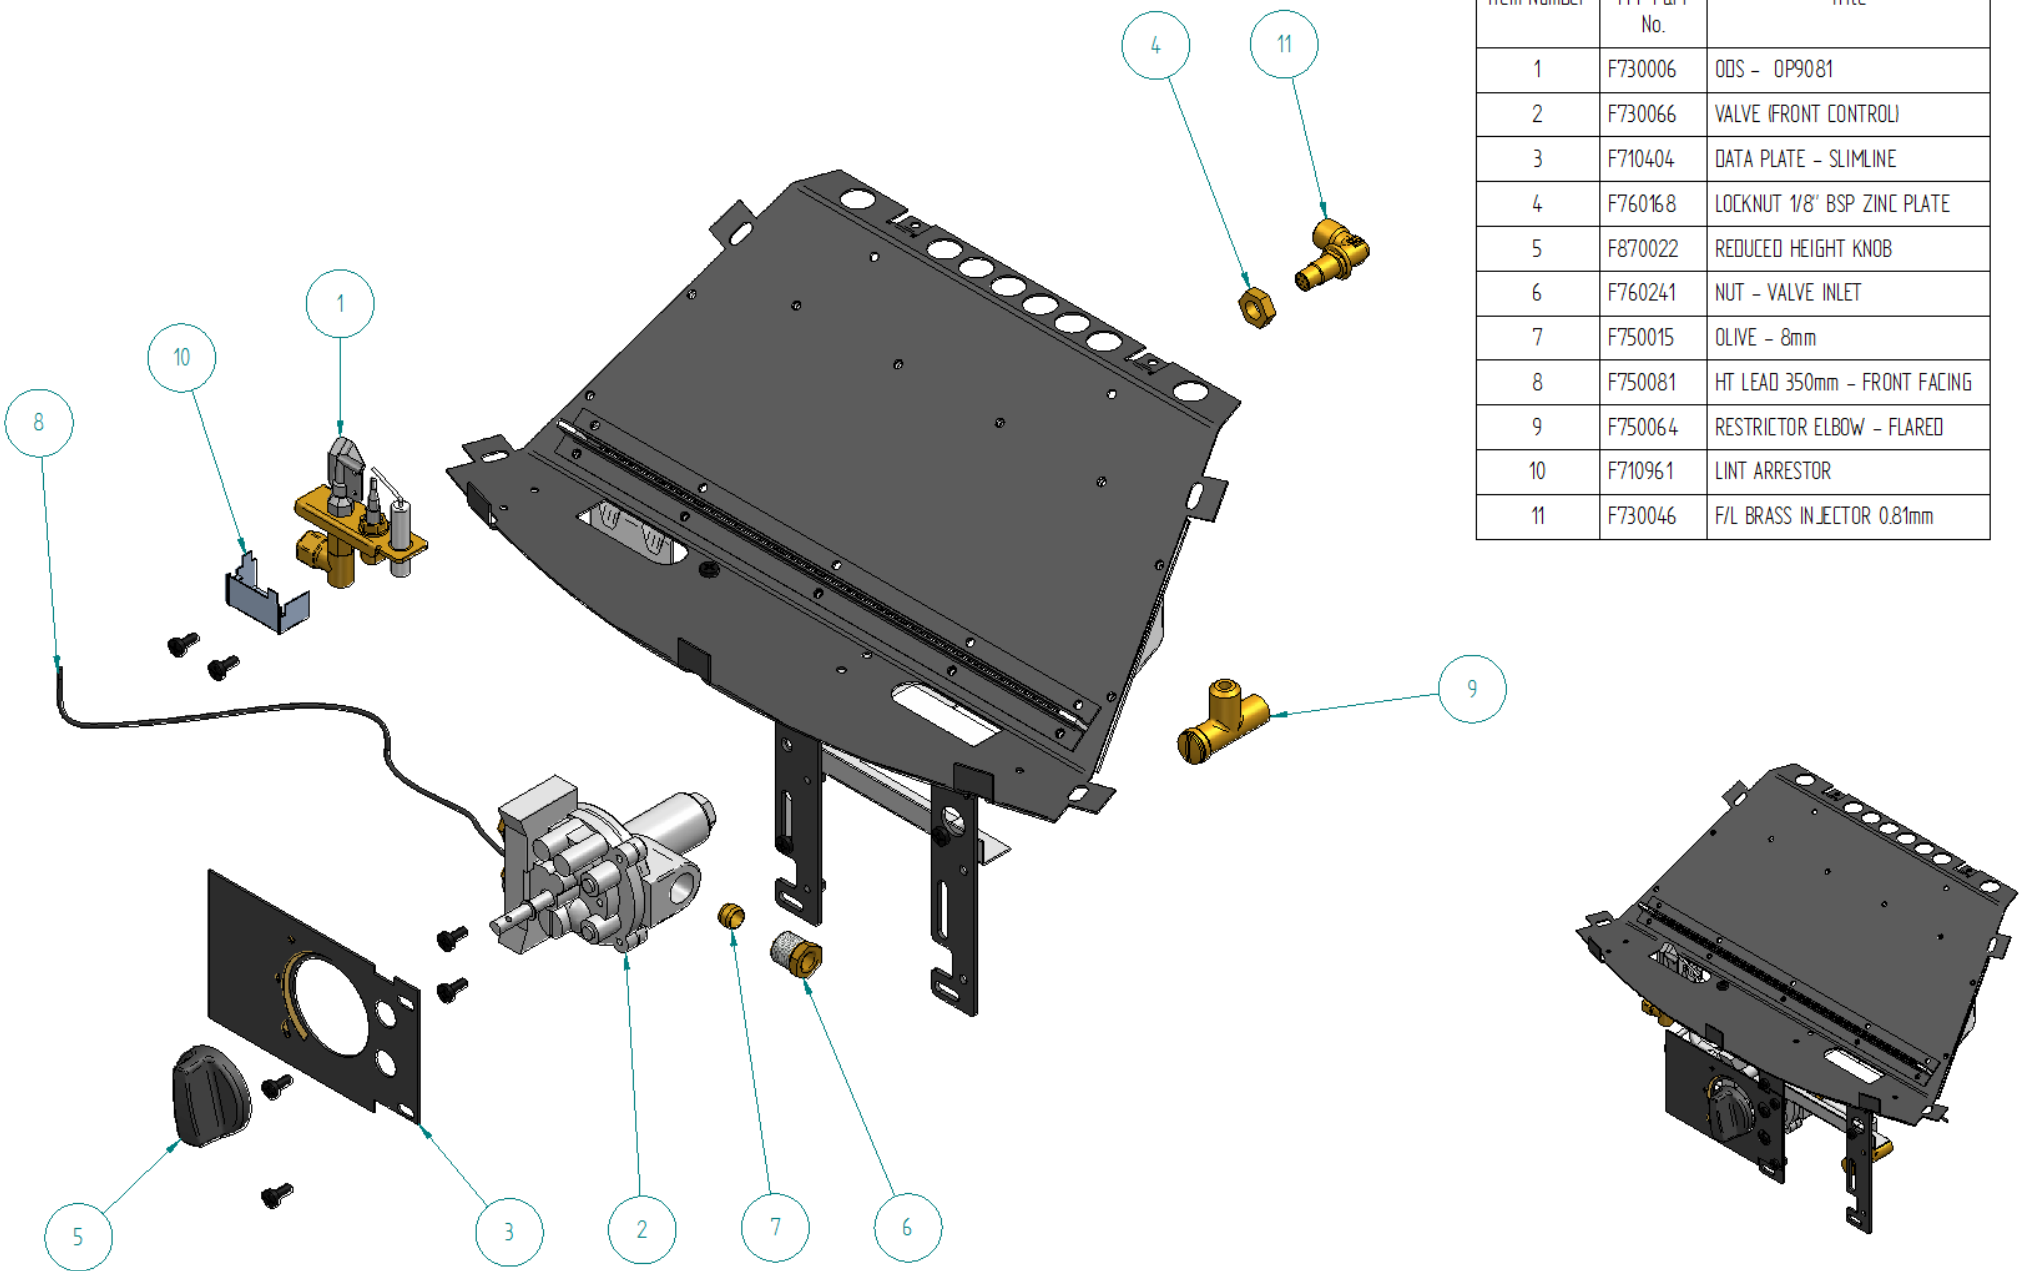

EXCELSIOR CONVECTOR

Item Number	FPF Part No.	Title
1	BOX012	SUPER 400 FIREBOX ASSEMBLY
2	F550038	COALS - 16" EXCELSIOR - 16
3	F760146	GROMMET ϕ 40mm
4	F780007	MATRIX - 16" EXCELSIOR - COAL
5	F780008	FRONT STRIP - 16" EXCELSIOR - COAL
6	F800037	ELYSEE FRET - BRASS
7	F800064	TRIM SET 3 PIECE BRASS - CLIP ON
8	TRAYEXCEL	BURNER TRAY ASSY

FOR ALL CERAMIC SPARES OPTIONS ETC. SEE PAGE 3

FOR INDIVIDUAL TRAY SPARES SEE PAGE 2

FULL DEPTH TRAY ASSEMBLY

Item Number	FPF Part No.	Title
1	F730006	ODS - OP9081
2	F730066	VALVE (FRONT CONTROL)
3	F710404	DATA PLATE - SLIMLINE
4	F760168	LOCKNUT 1/8" BSP ZINC PLATE
5	F870022	REDUCED HEIGHT KNOB
6	F760241	NUT - VALVE INLET
7	F750015	OLIVE - 8mm
8	F750081	HT LEAD 350mm - FRONT FACING
9	F750064	RESTRICTOR ELBOW - FLARED
10	F710961	LINT ARRESTOR
11	F730046	F/L BRASS INJECTOR 0.81mm

Focal Point, the logo, and the product name are trademarks of Focal Point Fires plc. Drawings copyright © 2009

CERAMICS FOR FULL DEPTH RADIANT AND FULL DEPTH CONVECTOR

**PART NO. COAL016 (481168)
CERAMIC SET FULL DEPTH COAL**

COMPRISES OF THE FOLLOWING:-

- 1. PT NO. F780007 (481064) MATRIX FULL DEPTH COAL**
- 2. PT NO. F780008 (481056) FRONT STRIP FULL DEPTH COAL**
- 3. PT NO. F550038 (481046) COALS(16)**

**PART NO. F550049 (481047)
PANELSET - EXCELSIOR RADIANT
(FULL DEPTH)**