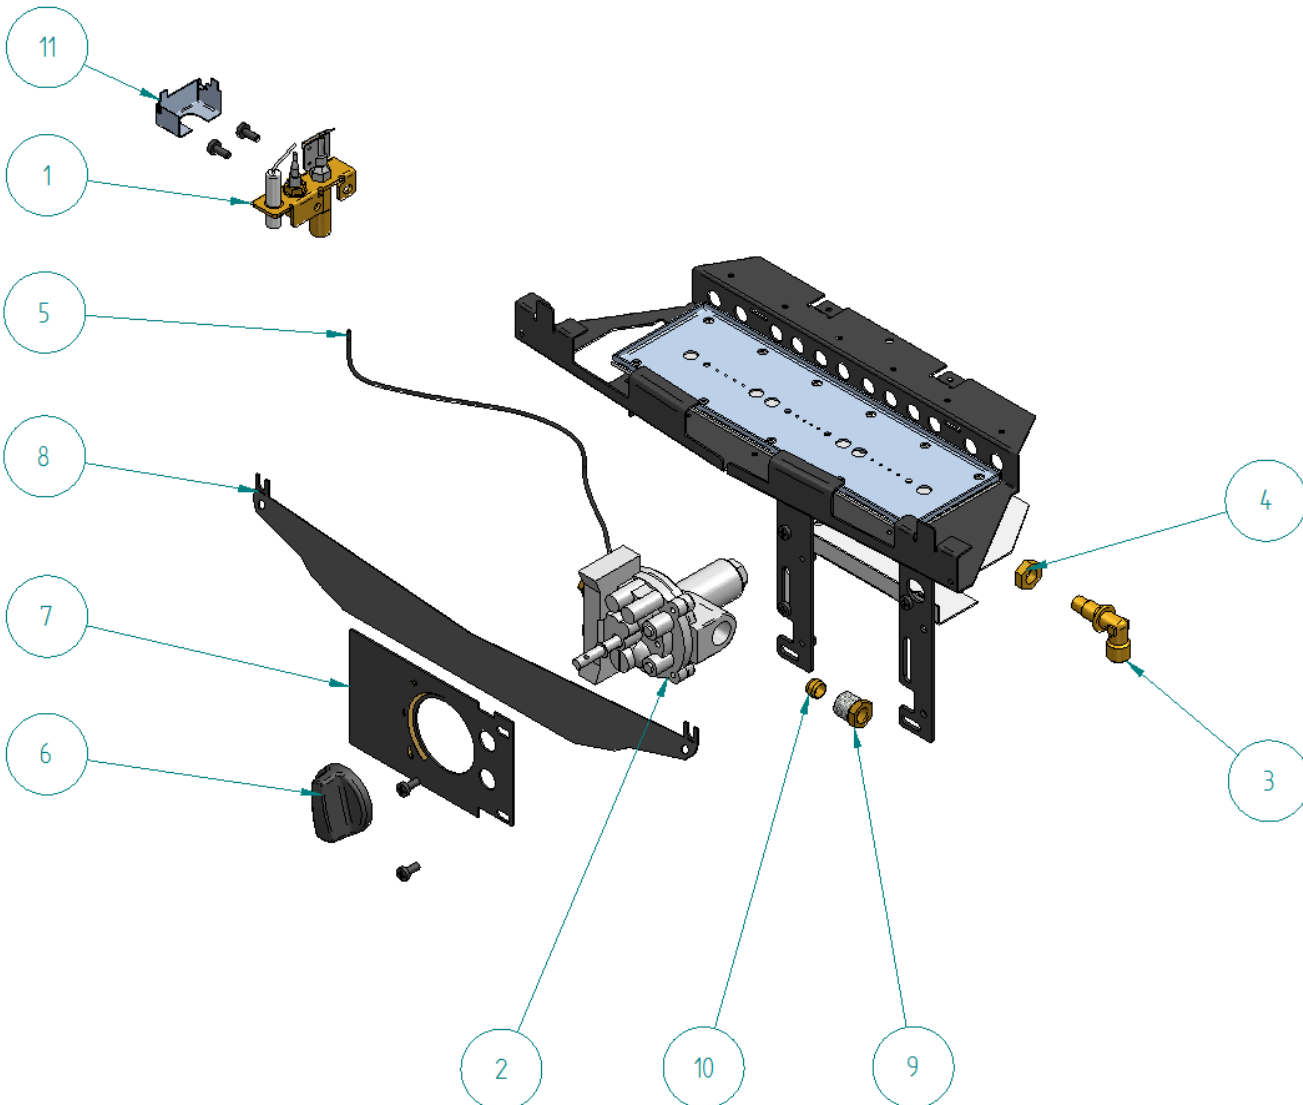

ASHLEIGH PLUS / JEMEZ / FIREGLO MULTIFLU

Item Number	FPF Part No.	Title
1	F760146	GROMMET ϕ 40mm
2	F71B71	SPIGOT RESTRICTOR - SLIMLINE
3	TRAYSLIM	COMPLETE TRAY - SLIMLINE
4	F800064	TRIM SET 3 PIECE BRASS - CLIP ON
5		S/L COAL MATRIX
6	F780094	COAL SET (15) - SLIMLINE
7	BOX004	VOGUE FIREBOX ASSY
8	F800037	ELYSEE FRET - BRASS
9	F550208	PANEL SET - SLIMLINE

FOR ALL CERAMIC COAL SPARES OPTIONS ETC. SEE PAGE 3

8 REF ONLY - OTHER FRET OPTIONS AVAILABLE

FOR INDIVIDUAL TRAY SPARES SEE PAGE 2

CURVED HOOD MODEL

TAPERED HOOD MODEL

SLIMLINE TRAY ASSEMBLY

Item Number	FPF Part No.	Title
1	F730057	ODS - 0P9090 - NG
2	F730066	VALVE (FRONT CONTROL)
3	F730047	INJECTOR - BRASS - 0.77mm
4	F760168	LOCKNUT 1/8" BSP ZINC PLATE
5	F750081	HT LEAD 350mm - FRONT FACING
6	F870022	REDUCED HEIGHT KNOB
7	F710404	DATA PLATE - SLIMLINE
8	F711326	HEAT DEFLECTOR - SLIMLINE
9	F760241	NUT - VALVE INLET
10	F750015	OLIVE - 8mm
11	F710961	LINT ARRESTOR

Focal Point, the logo, and the product name are trademarks of Focal Point Fires plc. Drawings copyright © 2009

CERAMICS FOR MULTIFLUE

**PART NO. COAL001 (481153)
CERAMIC SET SLIMLINE COAL**

COMPRISES OF THE FOLLOWING:-

**PART NO. F780093 (481071)
MATRIX - SLIMLINE - COAL**

**PART NO. F780094 (481044)
COAL SET - SLIMLINE (15
INDIVIDUAL COALS)**