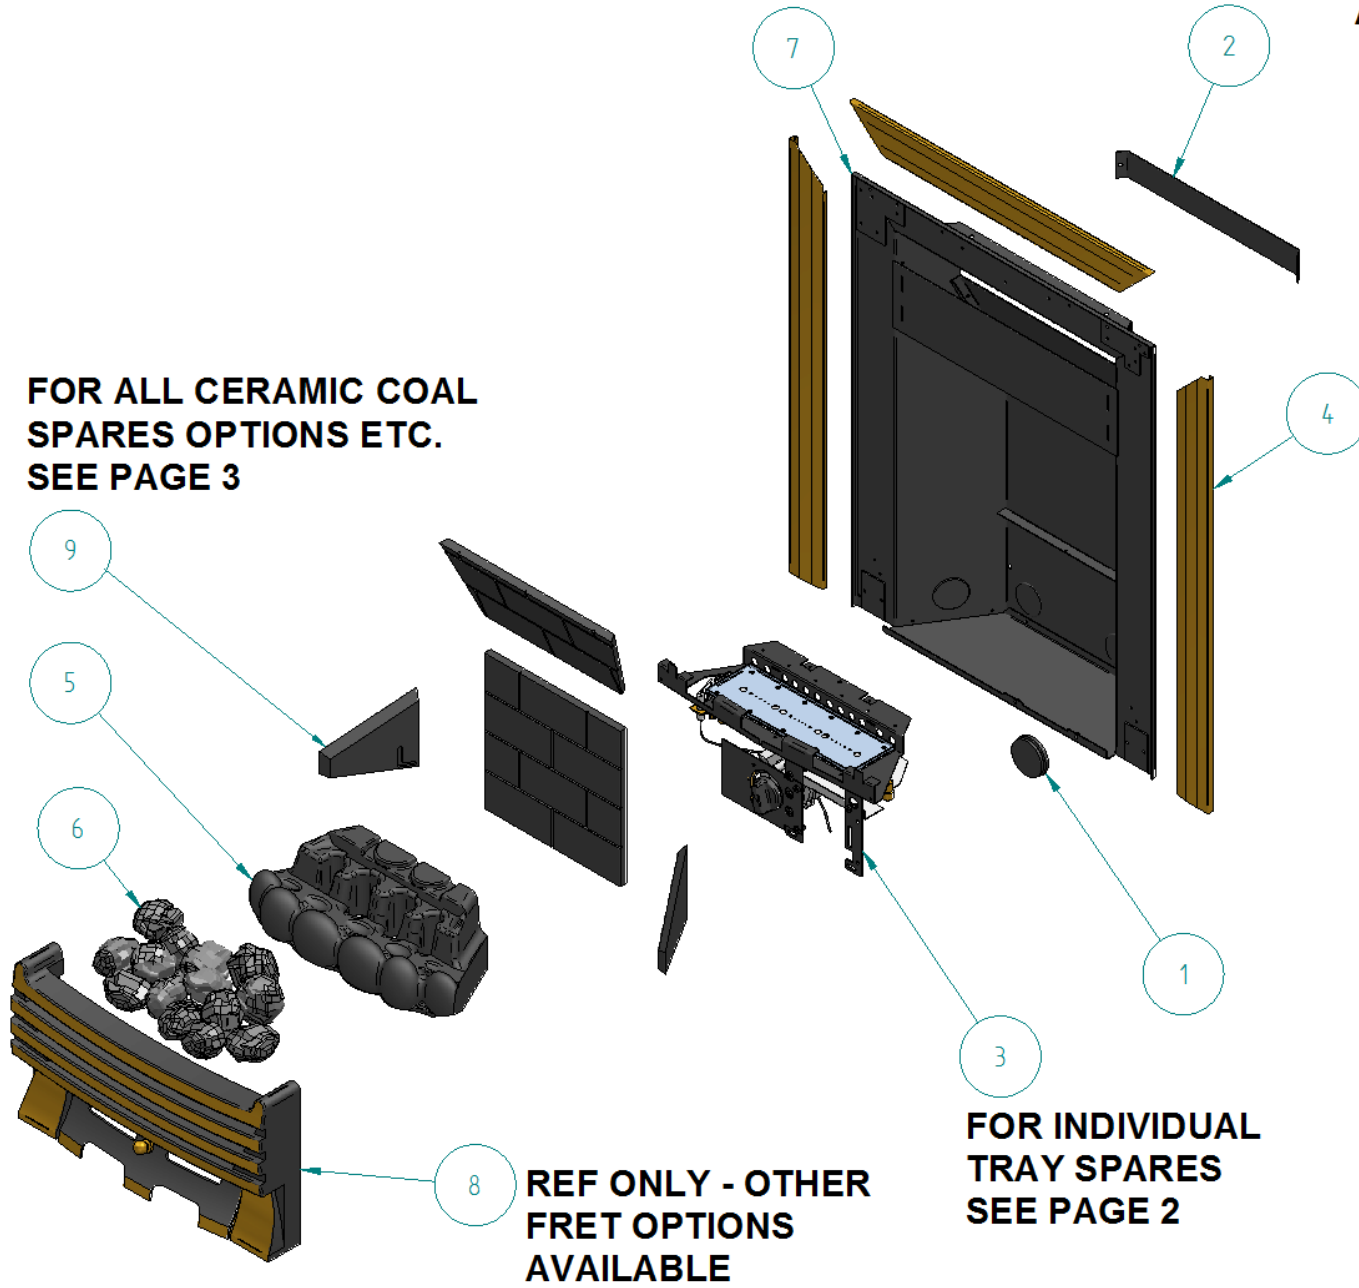

ASHLEIGH PLUS / JEMEZ / FIREGLO MULTIFLU

Item Number	FPF Part No.	Title
1	F760146	GROMMET ϕ 40mm
2	F71B71	SPIGOT RESTRICTOR - SLIMLINE
3	TRAYSLIM	COMPLETE TRAY - SLIMLINE
4	F800064	TRIM SET 3 PIECE BRASS - CLIP ON
5		S/L COAL MATRIX
6	F780094	COAL SET (15) - SLIMLINE
7	BOX004	VOGUE FIREBOX ASSY
8	F800037	ELYSEE FRET - BRASS
9	F550208	PANEL SET - SLIMLINE

FOR ALL CERAMIC COAL SPARES OPTIONS ETC. SEE PAGE 3

8 REF ONLY - OTHER FRET OPTIONS AVAILABLE

FOR INDIVIDUAL TRAY SPARES SEE PAGE 2

CURVED HOOD MODEL

TAPERED HOOD MODEL

SLIMLINE TRAY ASSEMBLY

Item Number	FPF Part No.	Title
1	F730057	ODS - 0P9090 - NG
2	F730066	VALVE (FRONT CONTROL)
3	F730047	INJECTOR - BRASS - 0.77mm
4	F760168	LOCKNUT 1/8" BSP ZINC PLATE
5	F750081	HT LEAD 350mm - FRONT FACING
6	F870022	REDUCED HEIGHT KNOB
7	F710404	DATA PLATE - SLIMLINE
8	F711326	HEAT DEFLECTOR - SLIMLINE
9	F760241	NUT - VALVE INLET
10	F750015	OLIVE - 8mm
11	F710961	LINT ARRESTOR

Focal Point, the logo, and the product name are trademarks of Focal Point Fires plc. Drawings copyright © 2009

CERAMICS FOR MULTIFLUE

**PART NO. COAL001 (481153)
CERAMIC SET SLIMLINE COAL**

COMPRISES OF THE FOLLOWING:-