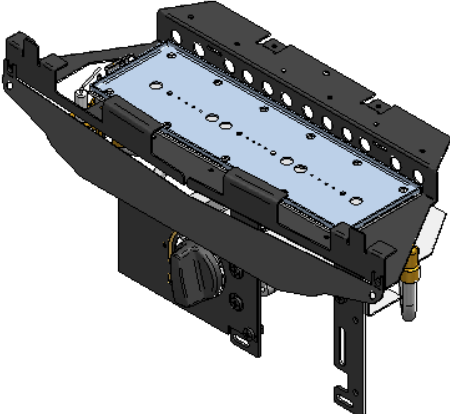

ASHLEIGH PLUS / JEMEZ / FIREGLO MULTIFLU

Item Number	FPF Part No.	Title
1	F760146	GROMMET ϕ 40mm
2	F71B71	SPIGOT RESTRICTOR - SLIMLINE
3	TRAYSLIM	COMPLETE TRAY - SLIMLINE
4	F800064	TRIM SET 3 PIECE BRASS - CLIP ON
5		S/L COAL MATRIX
6	F780094	COAL SET (15) - SLIMLINE
7	BOX004	VOGUE FIREBOX ASSY
8	F800037	ELYSEE FRET - BRASS
9	F550208	PANEL SET - SLIMLINE

FOR ALL CERAMIC COAL SPARES OPTIONS ETC. SEE PAGE 3

8 REF ONLY - OTHER FRET OPTIONS AVAILABLE

FOR INDIVIDUAL TRAY SPARES SEE PAGE 2

CURVED HOOD MODEL

TAPERED HOOD MODEL

SLIMLINE TRAY ASSEMBLY

Item Number	FPF Part No.	Title
1	F730057	ODS - 0P9090 - NG
2	F730066	VALVE (FRONT CONTROL)
3	F730047	INJECTOR - BRASS - 0.77mm
4	F760168	LOCKNUT 1/8" BSP ZINC PLATE
5	F750081	HT LEAD 350mm - FRONT FACING
6	F870022	REDUCED HEIGHT KNOB
7	F710404	DATA PLATE - SLIMLINE
8	F711326	HEAT DEFLECTOR - SLIMLINE
9	F760241	NUT - VALVE INLET
10	F750015	OLIVE - 8mm
11	F710961	LINT ARRESTOR

Focal Point, the logo, and the product name are trademarks of Focal Point Fires plc. Drawings copyright © 2009

CERAMICS FOR MULTIFLUE

**PART NO. COAL001 (481153)
CERAMIC SET SLIMLINE COAL**

COMPRISES OF THE FOLLOWING:-

- 1. P/N F780093 (481071) MATRIX SLIMLINE COAL**
- 2. P/N F550208 (481065) PANELSET**
- 3. P/N F780094 (481044) COAL - SLIMLINE (15)**

**PART NO. F550208 (481065)
PANELSET - SLIMLINE**

**NOTE:- USED ON COAL AND
PEBBLE MODELS**