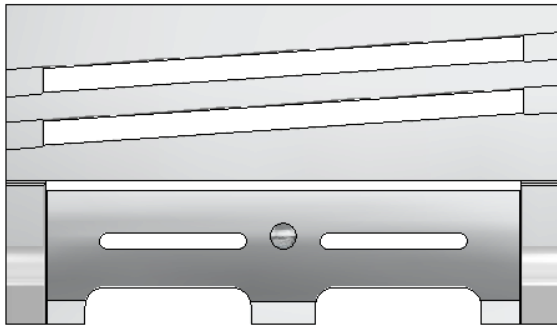

## FRONTS - MONO

SUITABLE FOR SLIMLINE, FULL DEPTH & FULL DEPTH SLIDE CONTROL MODELS

**NAME - FRET MONO FRT420**  
**FINISH - CHROME**  
**FPF PART NO. - F800026**  
**PARTS CENTER PART NO. 496716**

**NAME - FRET MONO FRT410**  
**FINISH - BRASS**  
**FPF PART NO. - F800026/1**  
**PARTS CENTER PART NO. 496967**